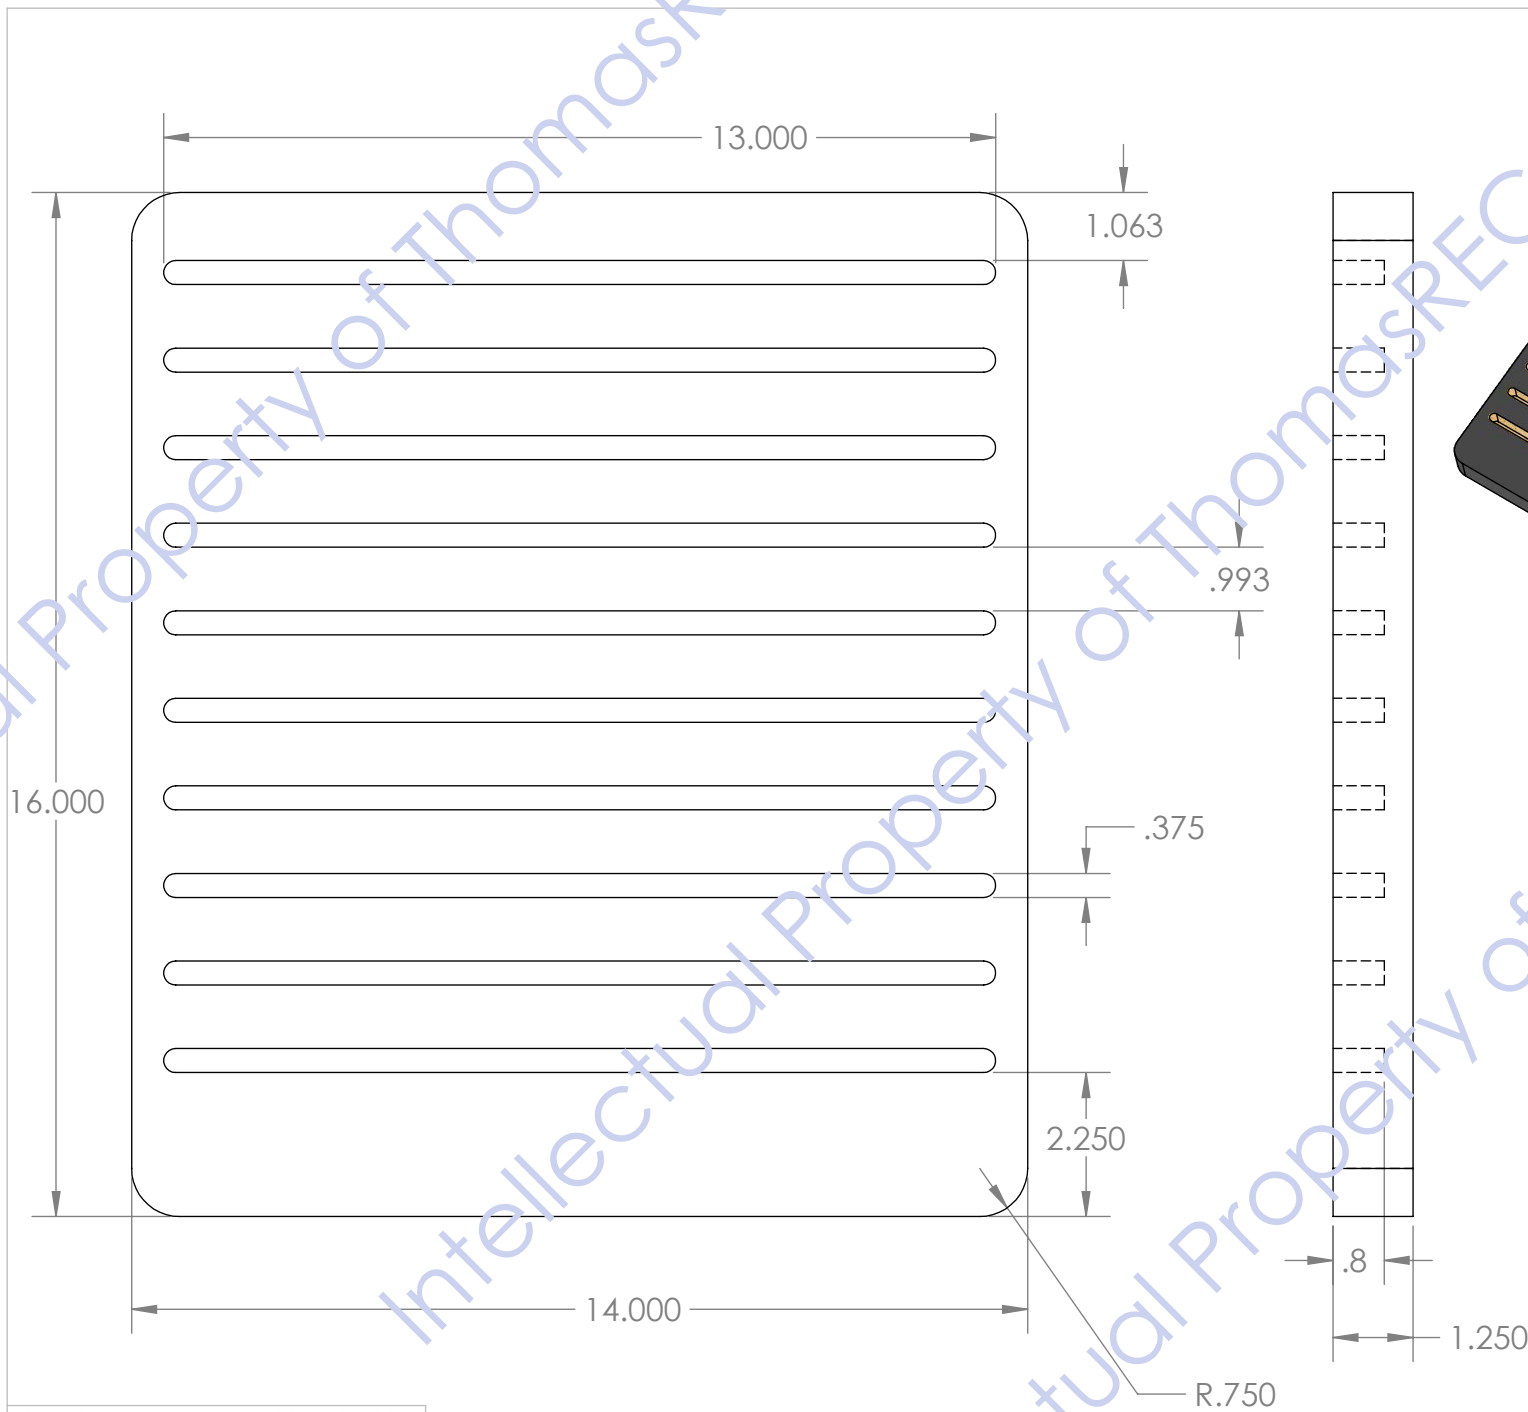

**MUST BE 3/8" SLOTS
FOR THE 1/4" THICK BOARDS
SLOTS MUST BE .8" DEEP**

12" WIDE SAMPLE X 1/4" THICK
DEPICTED

Intellectual Property of ThomasRECOM