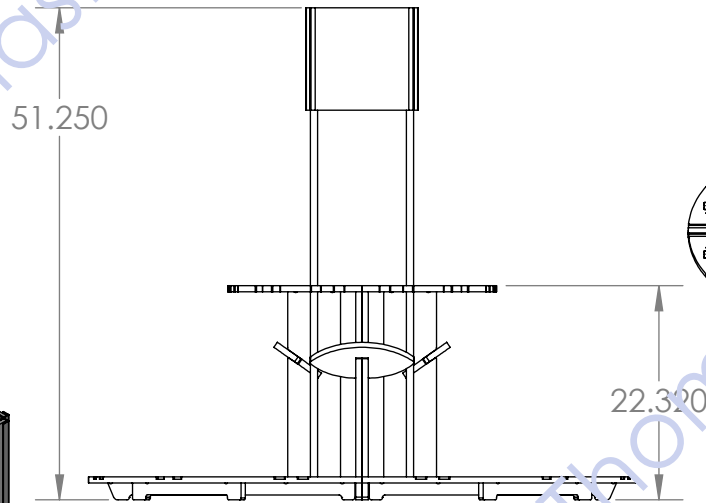

DISPLAY IS BLACK WITH BLACK PAINTED EDGES
BOARDS ARE 24X39X1/4" THICK BLACK ON BOTH SIDES
WITH BLACK PAINTED EDGES

USE ONE SECTION AS A CORNER DISPLAY
USE (2) SECTIONS AS A WALL DISPLAY
USE ALL (4) AS A FULL CIRCLE DISPLAY

PRINTED SIGNS

METAL CHANNELS

3/4" STEEL TUBING

(4) SECTIONS MAKE A FULL CIRCLE DISPLAY

CONNECTOR (4X)