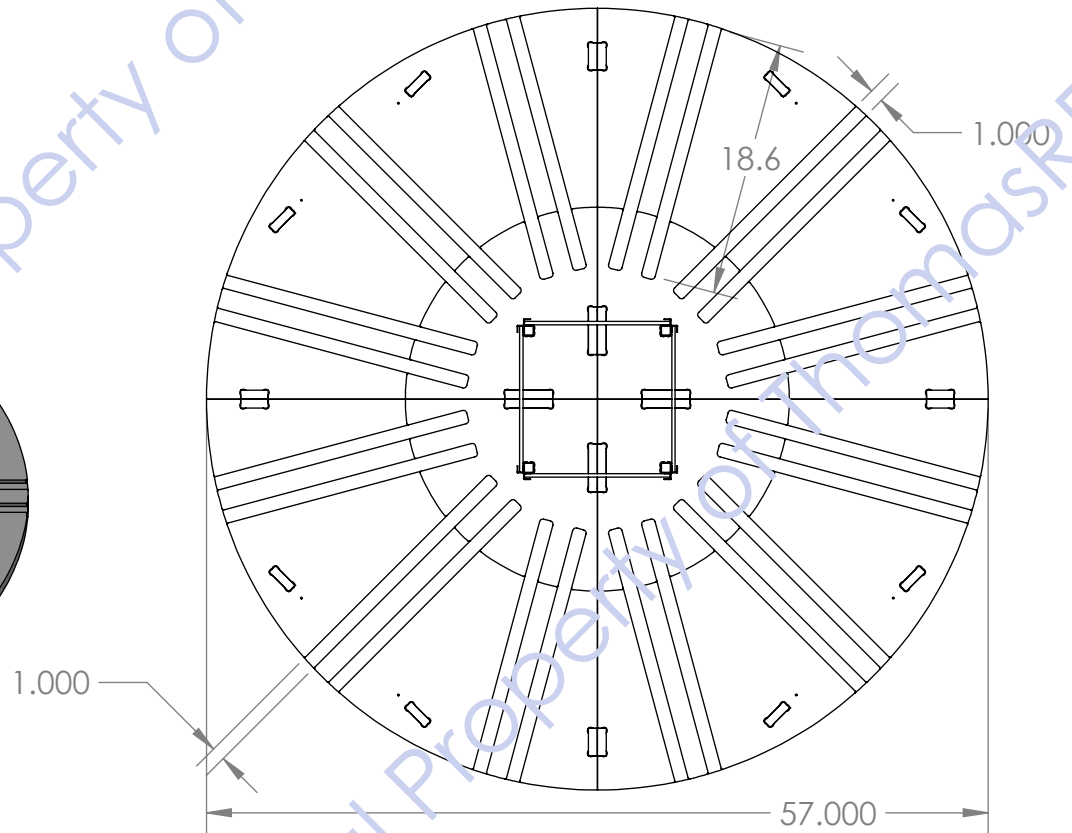

DISPLAY IS BLACK WITH BLACK PAINTED EDGES
BOARDS ARE 24X39X1/4" THICK BLACK ON BOTH SIDES
WITH BLACK PAINTED EDGES

USE ONE SECTION AS A CORNER DISPLAY
USE (2) SECTIONS AS A WALL DISPLAY
USE ALL (4) AS A FULL CIRCLE DISPLAY

PRINTED SIGNS

METAL CHANNELS

3/4" STEEL TUBING

(4) SECTIONS MAKE A FULL CIRCLE DISPLAY

CONNECTOR (4X)