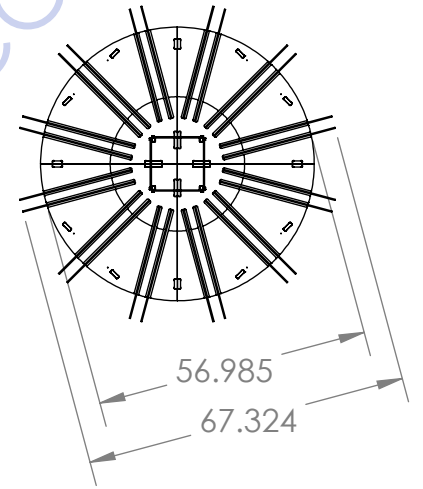

DISPLAY IS BLACK WITH BLACK PAINTED EDGES
BOARDS ARE 24X39X1/4" THICK BLACK ON BOTH SIDES
WITH BLACK PAINTED EDGES

USE ONE SECTION AS A CORNER DISPLAY
USE (2) SECTIONS AS A WALL DISPLAY
USE ALL (4) AS A FULL CIRCLE DISPLAY

PRINTED SIGNS

METAL CHANNELS

3/4" STEEL TUBING

(4) SECTIONS MAKE A FULL CIRCLE DISPLAY

CONNECTOR (4X)