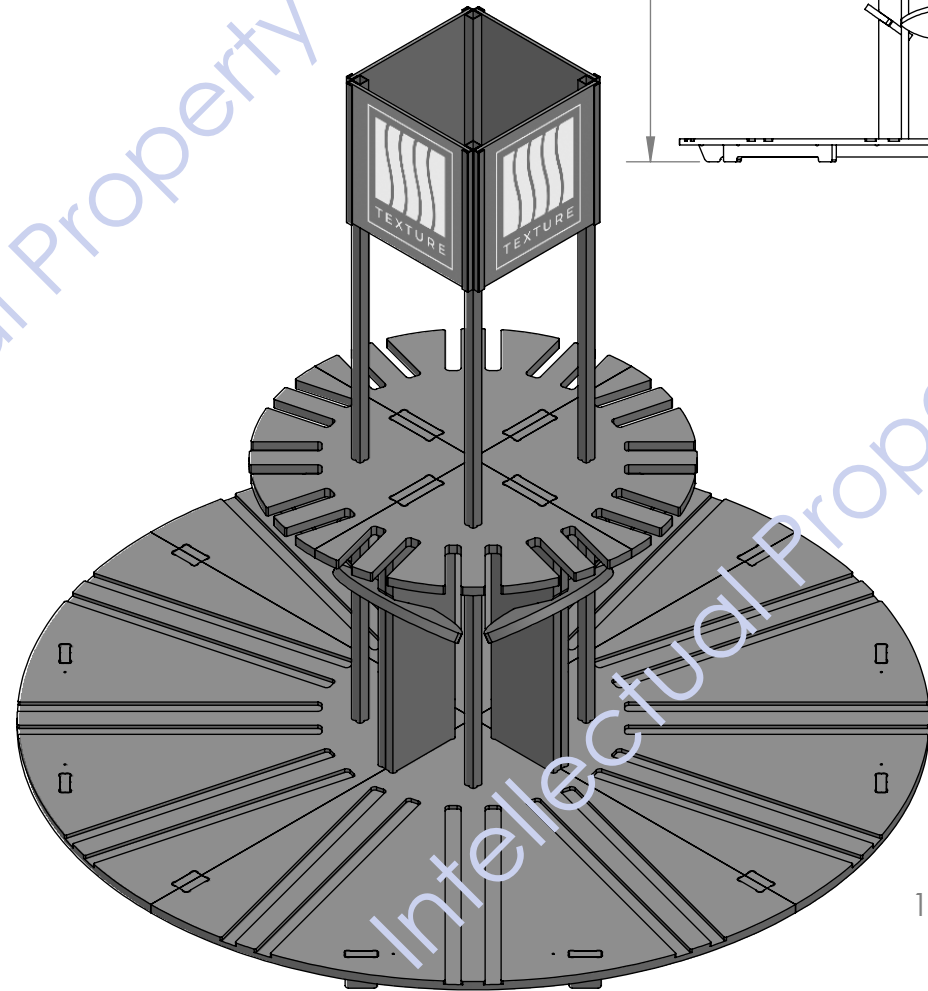

DISPLAY IS BLACK WITH BLACK PAINTED EDGES
BOARDS ARE 24X39X1/4" THICK BLACK ON BOTH SIDES
WITH BLACK PAINTED EDGES

USE ONE SECTION AS A CORNER DISPLAY
USE (2) SECTIONS AS A WALL DISPLAY
USE ALL (4) AS A FULL CIRCLE DISPLAY

PRINTED SIGNS

METAL CHANNELS

3/4" STEEL TUBING

(4) SECTIONS MAKE A FULL CIRCLE DISPLAY

CONNECTOR (4X)