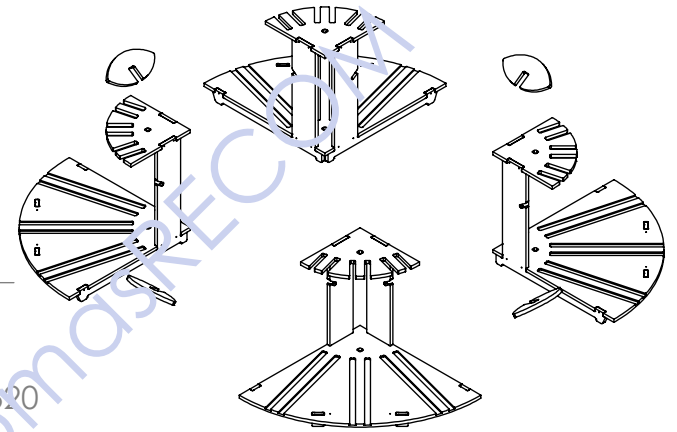

DISPLAY IS BLACK WITH BLACK PAINTED EDGES
BOARDS ARE 24X39X1/4" THICK BLACK ON BOTH SIDES
WITH BLACK PAINTED EDGES

USE ONE SECTION AS A CORNER DISPLAY
USE (2) SECTIONS AS A WALL DISPLAY
USE ALL (4) AS A FULL CIRCLE DISPLAY

PRINTED SIGNS

METAL CHANNELS

3/4" STEEL TUBING

(4) SECTIONS MAKE A FULL CIRCLE DISPLAY

CONNECTOR (4X)