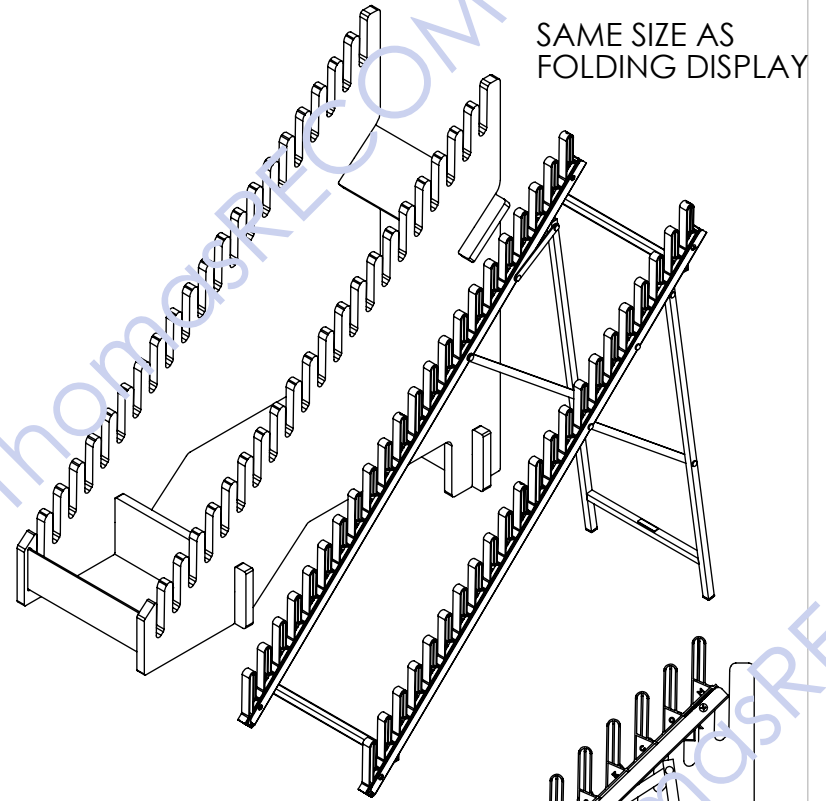

Back

ABOVE IS THE SIZE OF THE SIGN
(1/8" THICK PVC)

PLEASE CHECK TO MAKE SURE IT WORKS

SAME PLASTIC SIGN

SAME SIZE AS FOLDING DISPLAY

SAME SIZE AS FOLDING DISPLAY