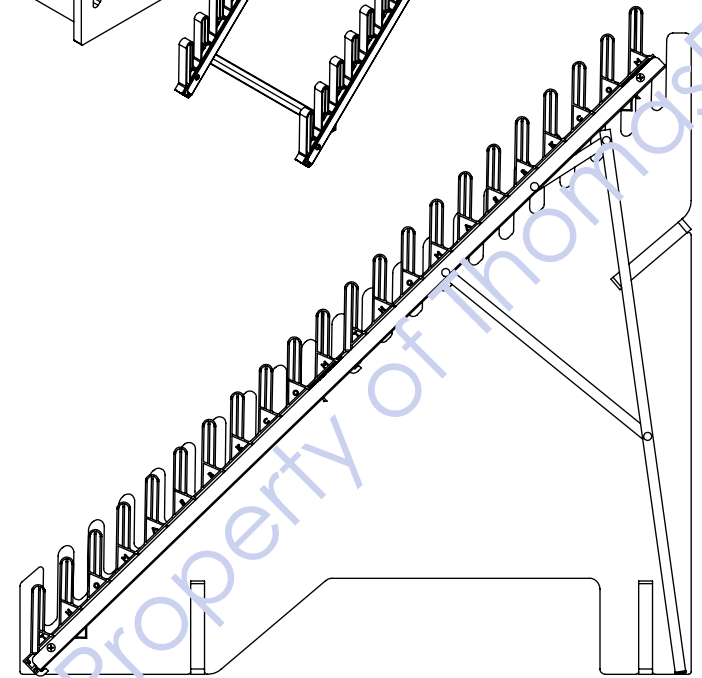

Back

ABOVE IS THE SIZE OF THE SIGN
(1/8" THICK PVC)

PLEASE CHECK TO MAKE SURE IT WORKS

SAME PLASTIC SIGN

SAME SIZE AS FOLDING DISPLAY

SAME SIZE AS FOLDING DISPLAY