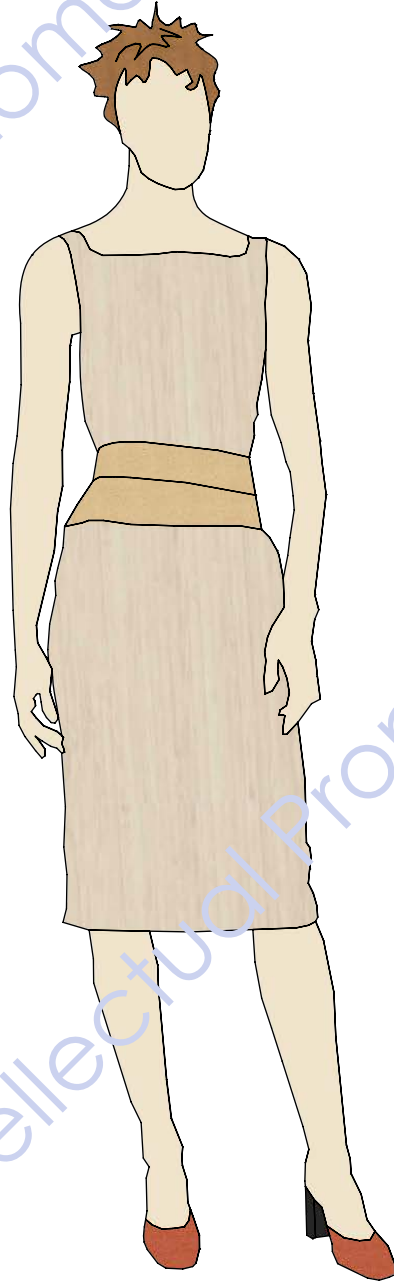

DEPICTING SAMPLES THAT ARE
24" WIDE BY 32" TALL X 5/8" THICK

Back

SPECIAL "SEMI-HOURLASS"
SLOTS ALLOW SAMPLES TO
FLIP FORWARD FOR BETTER
VIEWING

CAN APPLY A GRAPHIC HERE IF DESIRED

DESC.: 10-CFS W/3/4" SLOTS

ACCOMODATES 5/8" SAMPLES

SPECIAL "SEMI-HOURLASS" SLOTS ALLOW SAMPLES TO FLIP FORWARD