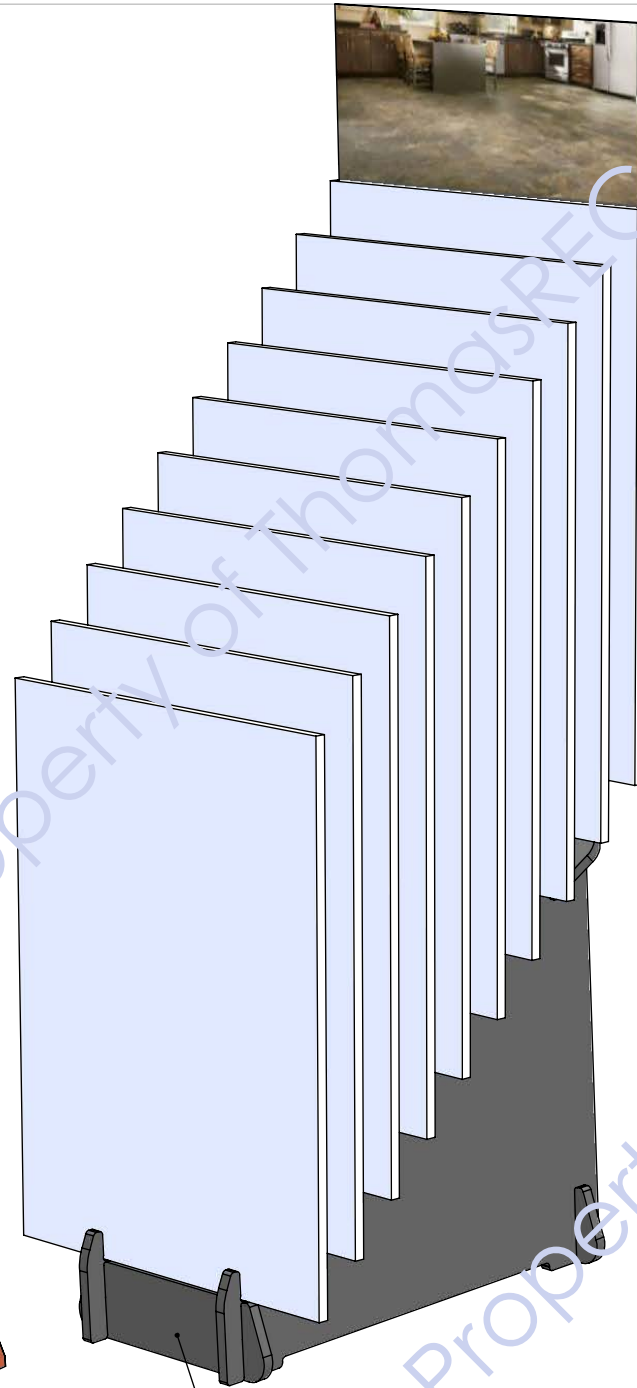

DEPICTING SAMPLES THAT ARE
24" WIDE BY 32" TALL X 5/8" THICK

Back

SPECIAL "SEMI-HOURLASS"
SLOTS ALLOW SAMPLES TO
FLIP FORWARD FOR BETTER
VIEWING

CAN APPLY A GRAPHIC HERE IF DESIRED

DESC.: 10-CFS W/3/4" SLOTS

ACCOMODATES 5/8" SAMPLES

SPECIAL "SEMI-HOURLASS" SLOTS ALLOW SAMPLES TO FLIP FORWARD