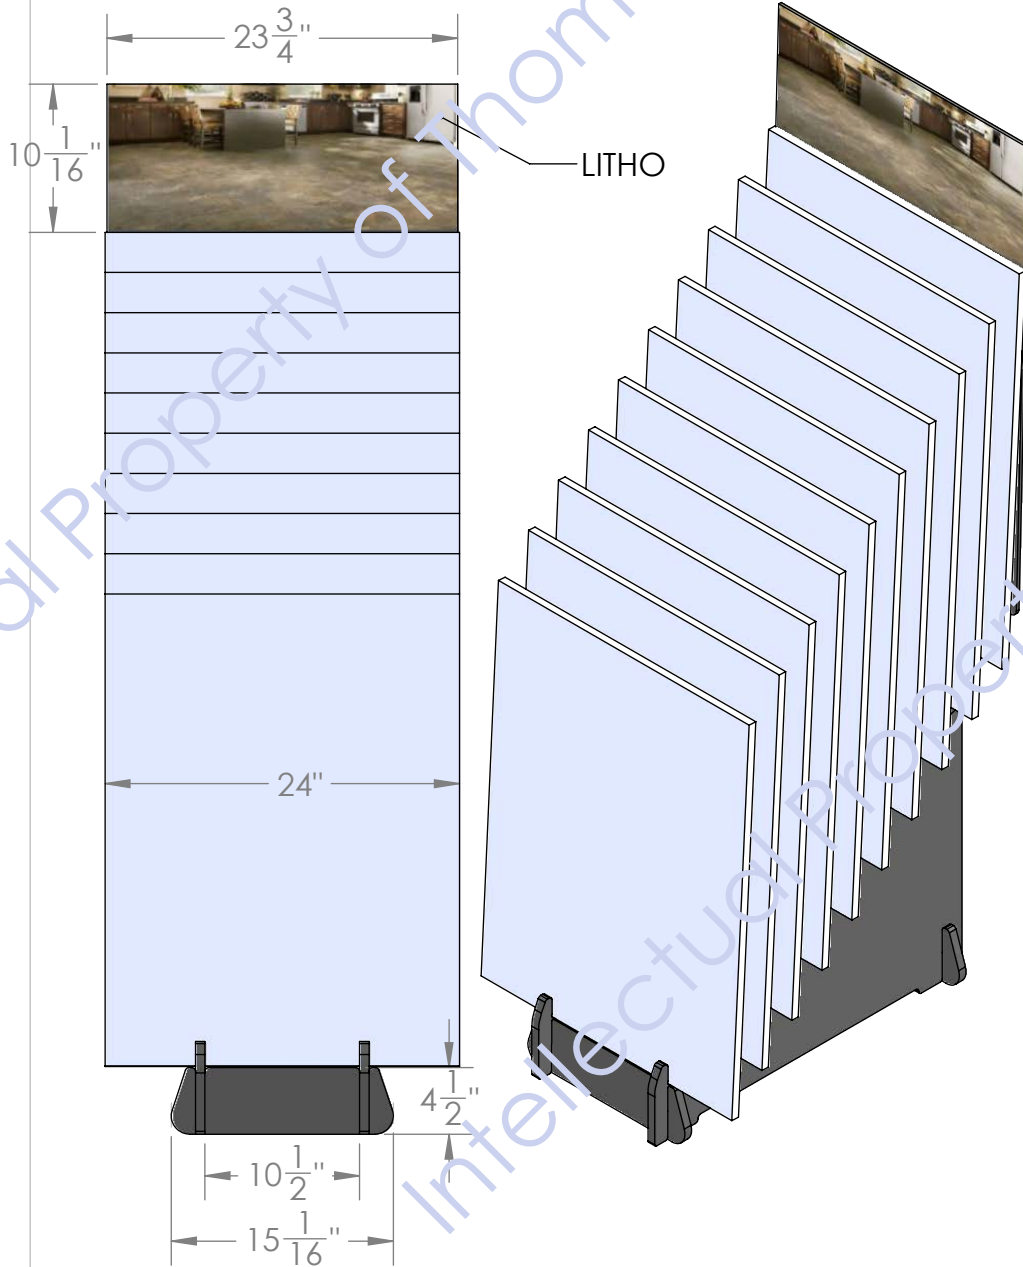

DEPICTING SAMPLES THAT ARE
24" WIDE BY 32" TALL X 5/8" THICK

Back

SPECIAL "SEMI-HOURLASS"
SLOTS ALLOW SAMPLES TO
FLIP FORWARD FOR BETTER
VIEWING

CAN APPLY A GRAPHIC HERE IF DESIRED

DESC.: 10-CFS W/3/4" SLOTS

ACCOMODATES 5/8" SAMPLES

SPECIAL "SEMI-HOURLASS" SLOTS ALLOW SAMPLES TO FLIP FORWARD