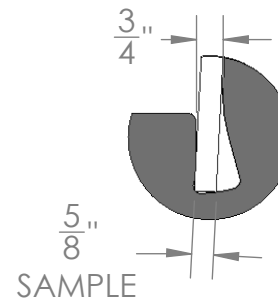

DEPICTING SAMPLES THAT ARE
24" WIDE BY 32" TALL X 5/8" THICK

Back

SPECIAL "SEMI-HOURLASS"
SLOTS ALLOW SAMPLES TO
FLIP FORWARD FOR BETTER
VIEWING

CAN APPLY A GRAPHIC HERE IF DESIRED

DESC.: 10-CFS W/3/4" SLOTS

ACCOMODATES 5/8" SAMPLES

SPECIAL "SEMI-HOURLASS" SLOTS ALLOW SAMPLES TO FLIP FORWARD