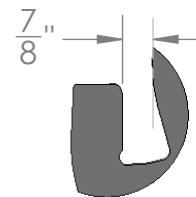

DEPICTING SAMPLES THAT ARE
24" WIDE BY 32" TALL X 3/4" THICK

Back

SPECIAL "SEMI-HOURLASS"
SLOTS ALLOW SAMPLES TO
FLIP FORWARD FOR BETTER
VIEWING

CAN APPLY A GRAPHIC HERE IF DESIRED

ACCOMODATES 3/4" SAMPLES

SPECIAL "SEMI-HOURLASS" SLOTS ALLOW SAMPLES TO FLIP FORWARD

Intellectual Property of ThomasRECOM

Intellectual Property of ThomasRECOM