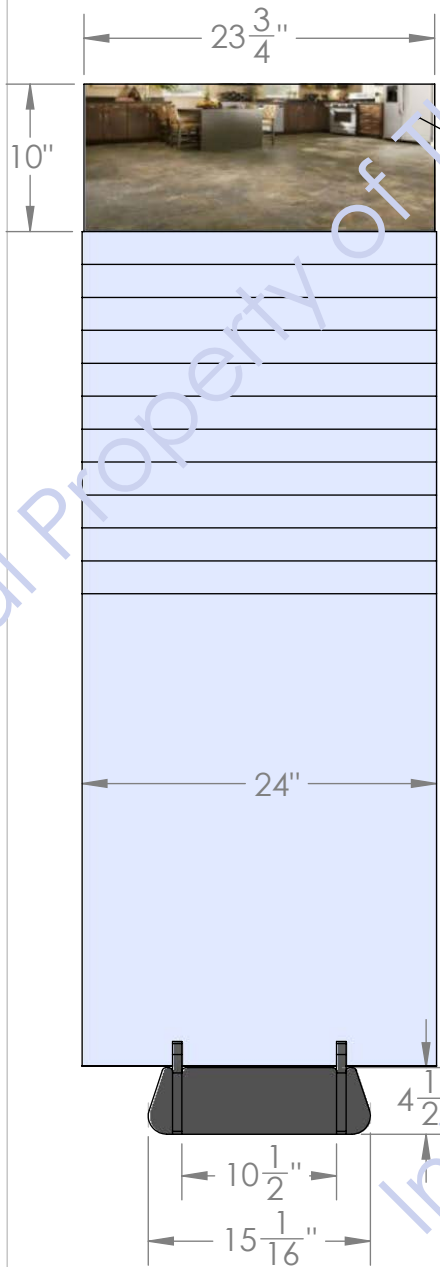

DEPICTING SAMPLES THAT ARE
24" WIDE BY 32" TALL X 3/4" THICK

Back

SPECIAL "SEMI-HOURLASS"
SLOTS ALLOW SAMPLES TO
FLIP FORWARD FOR BETTER
VIEWING

CAN APPLY A GRAPHIC HERE IF DESIRED

ACCOMODATES 3/4" SAMPLES

SPECIAL "SEMI-HOURLASS" SLOTS ALLOW SAMPLES TO FLIP FORWARD

Intellectual Property of ThomasRECOM

Intellectual Property of ThomasRECOM