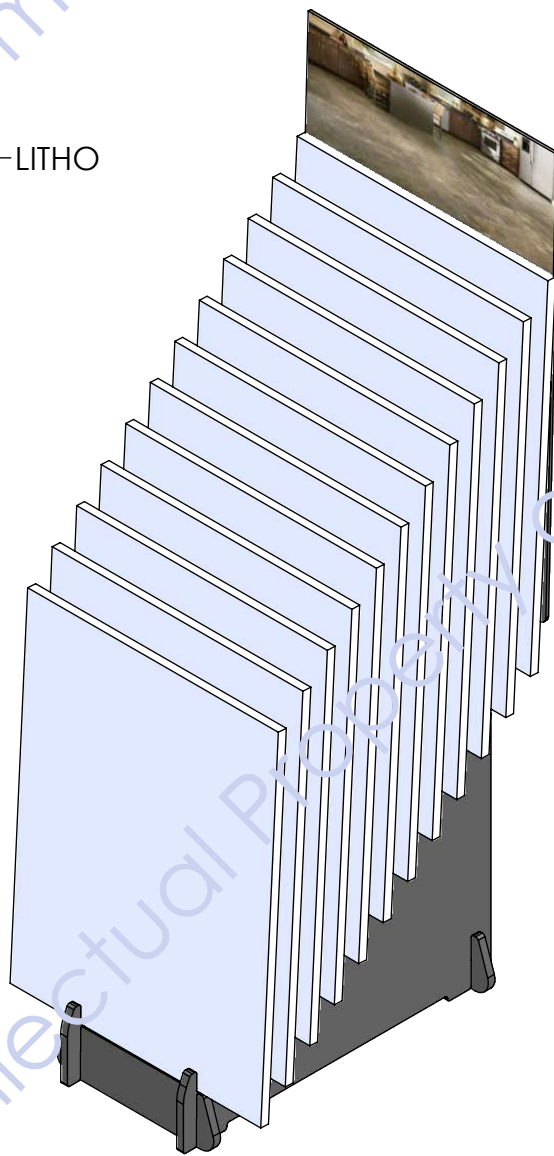

DEPICTING SAMPLES THAT ARE
24" WIDE BY 32" TALL X 3/4" THICK

Back

SPECIAL "SEMI-HOURLASS"
SLOTS ALLOW SAMPLES TO
FLIP FORWARD FOR BETTER
VIEWING

CAN APPLY A GRAPHIC HERE IF DESIRED

ACCOMODATES 3/4" SAMPLES

SPECIAL "SEMI-HOURLASS" SLOTS ALLOW SAMPLES TO FLIP FORWARD

Intellectual Property of ThomasRECOM

Intellectual Property of ThomasRECOM