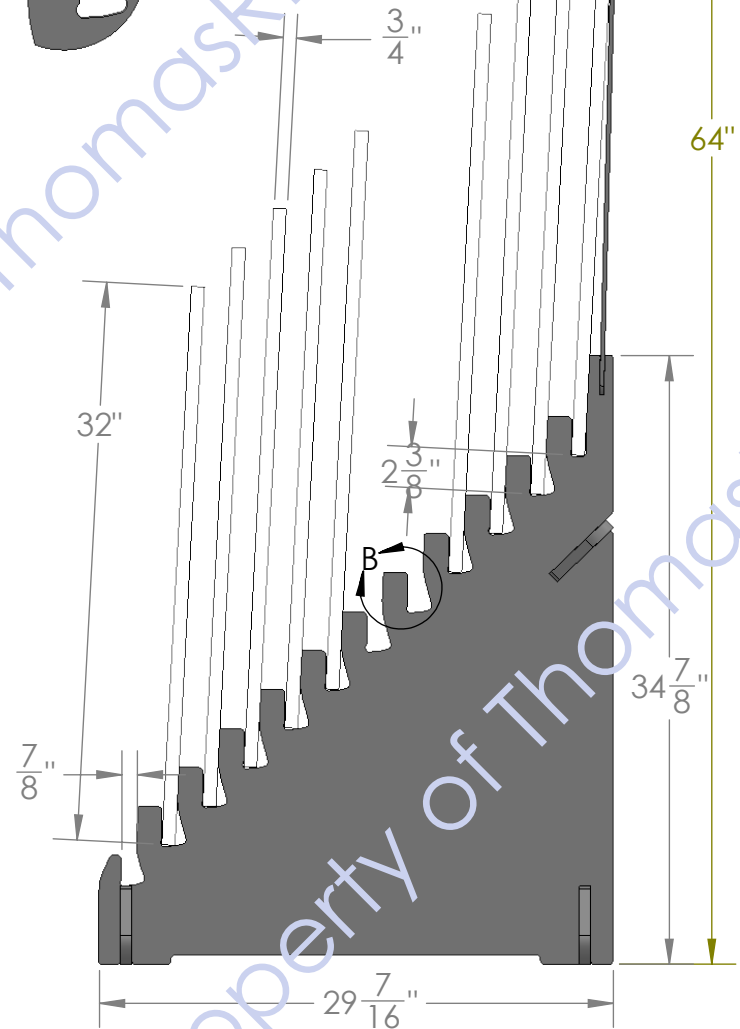

DEPICTING SAMPLES THAT ARE
24" WIDE BY 32" TALL X 3/4" THICK

Back

SPECIAL "SEMI-HOURLASS"
SLOTS ALLOW SAMPLES TO
FLIP FORWARD FOR BETTER
VIEWING

CAN APPLY A GRAPHIC HERE IF DESIRED

ACCOMODATES 3/4" SAMPLES

SPECIAL "SEMI-HOURLASS" SLOTS ALLOW SAMPLES TO FLIP FORWARD

Intellectual Property of ThomasRECOM

Intellectual Property of ThomasRECOM