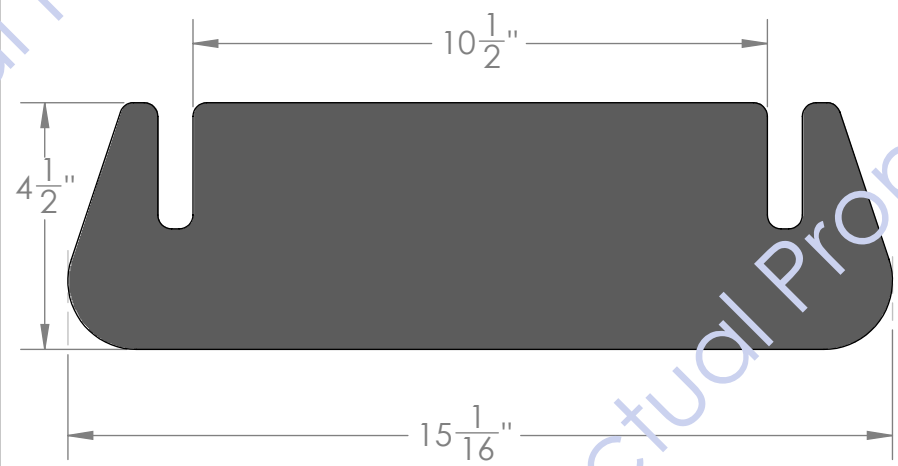

DEPICTING SAMPLES THAT ARE
24" WIDE BY 32" TALL X 3/4" THICK

Back

SPECIAL "SEMI-HOURLASS"
SLOTS ALLOW SAMPLES TO
FLIP FORWARD FOR BETTER
VIEWING

CAN APPLY A GRAPHIC HERE IF DESIRED

ACCOMODATES 3/4" SAMPLES

SPECIAL "SEMI-HOURLASS" SLOTS ALLOW SAMPLES TO FLIP FORWARD

Intellectual Property of ThomasRECOM

Intellectual Property of ThomasRECOM