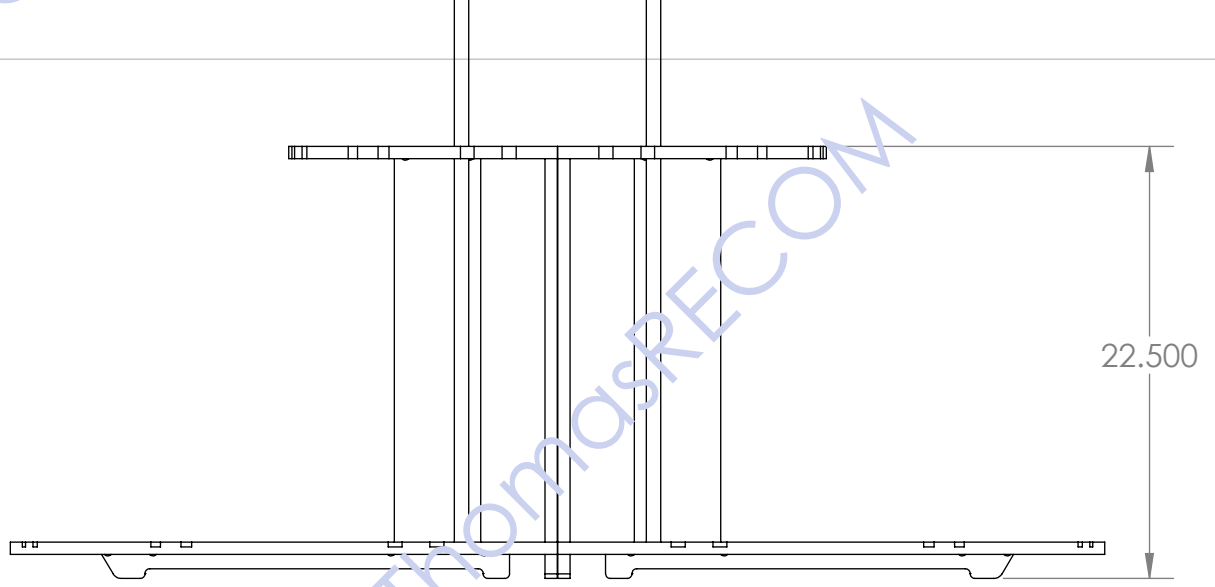

Back

PRINTED SIGNS

METAL CHANNELS

3/4" STEEL TUBING