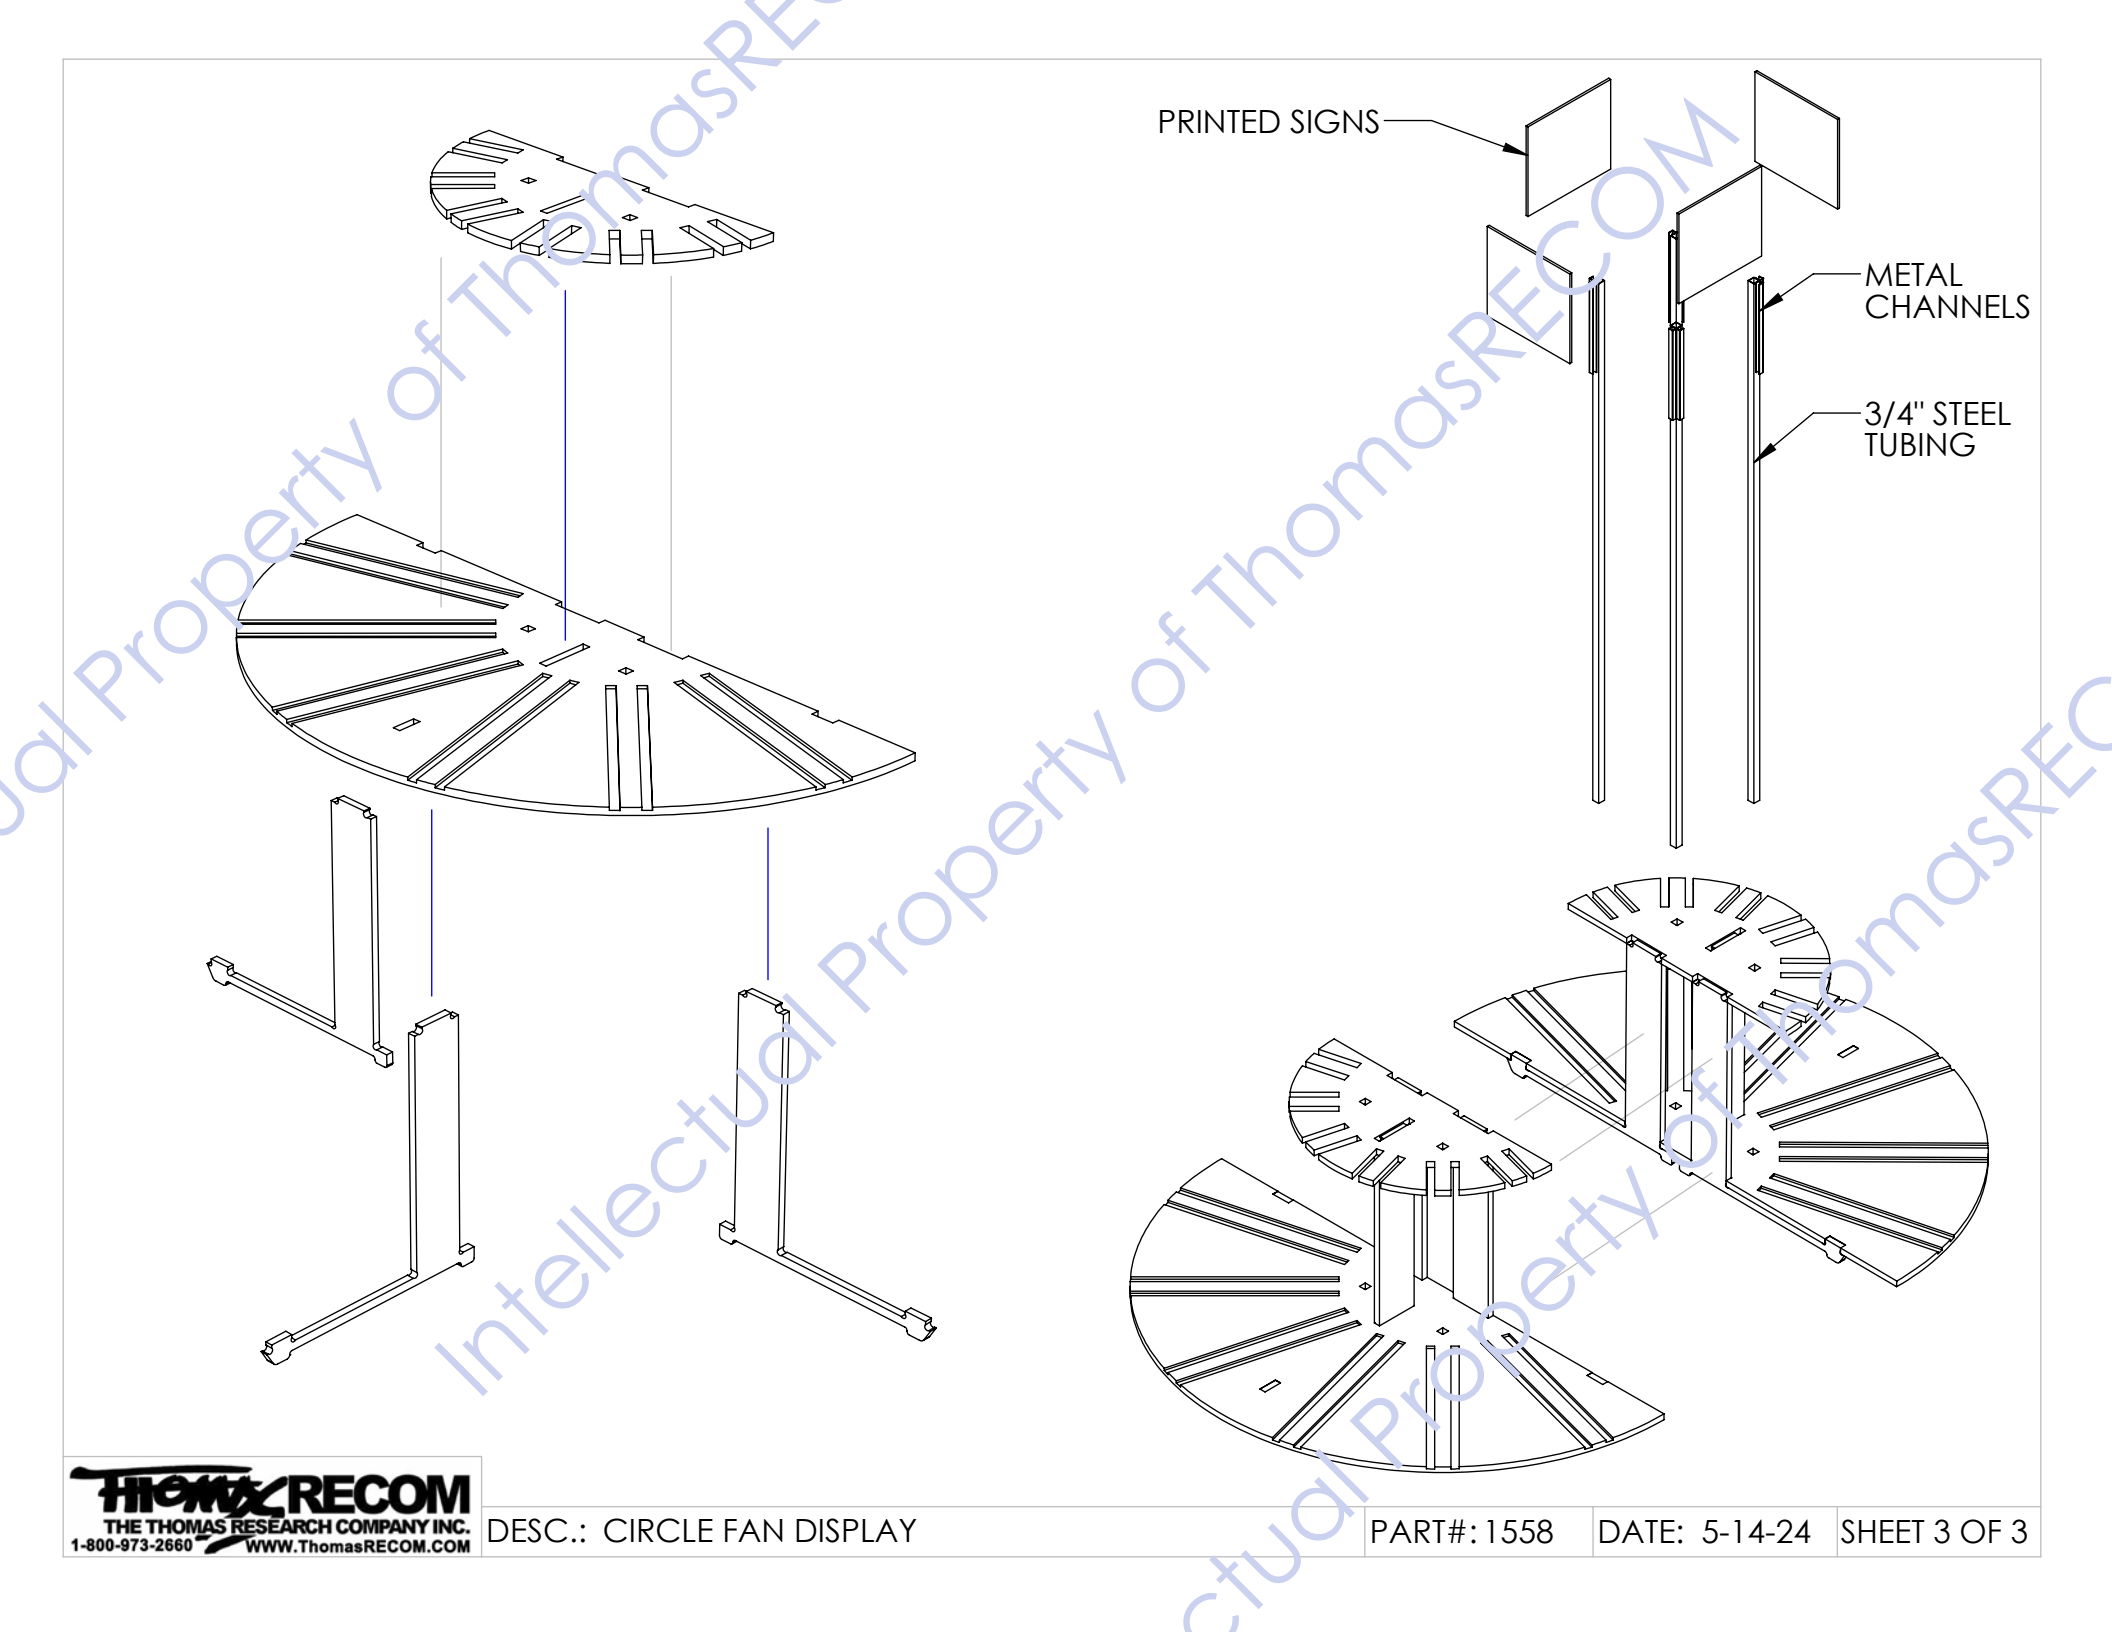

Back

PRINTED SIGNS

METAL CHANNELS

3/4" STEEL TUBING