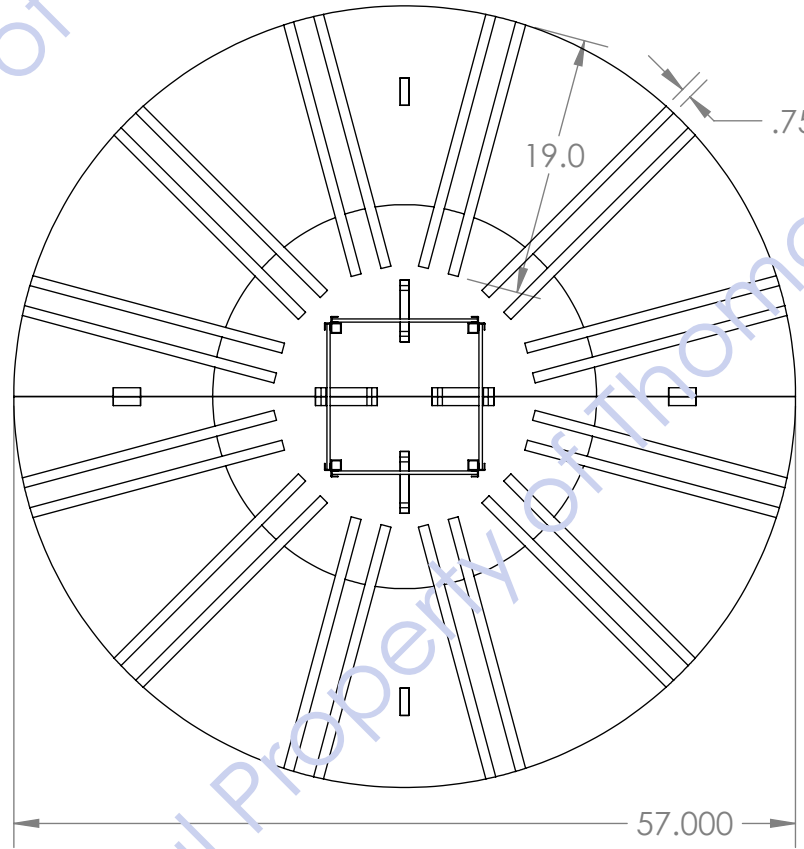

Back

PRINTED SIGNS

METAL CHANNELS

3/4" STEEL TUBING