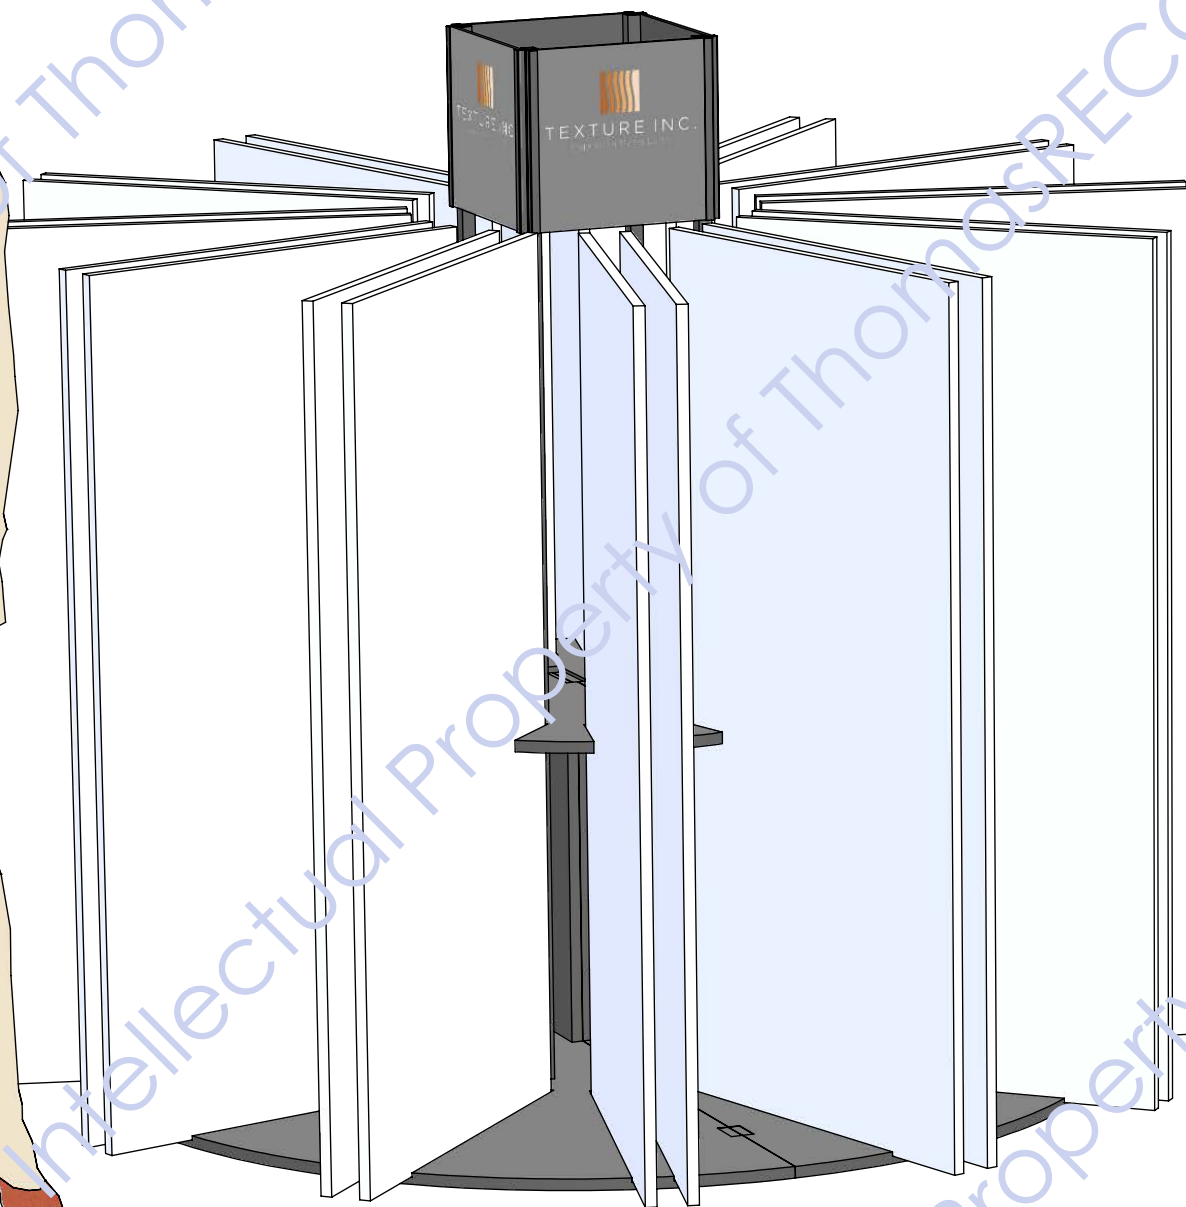

Back

PRINTED SIGNS

METAL CHANNELS

3/4" STEEL TUBING