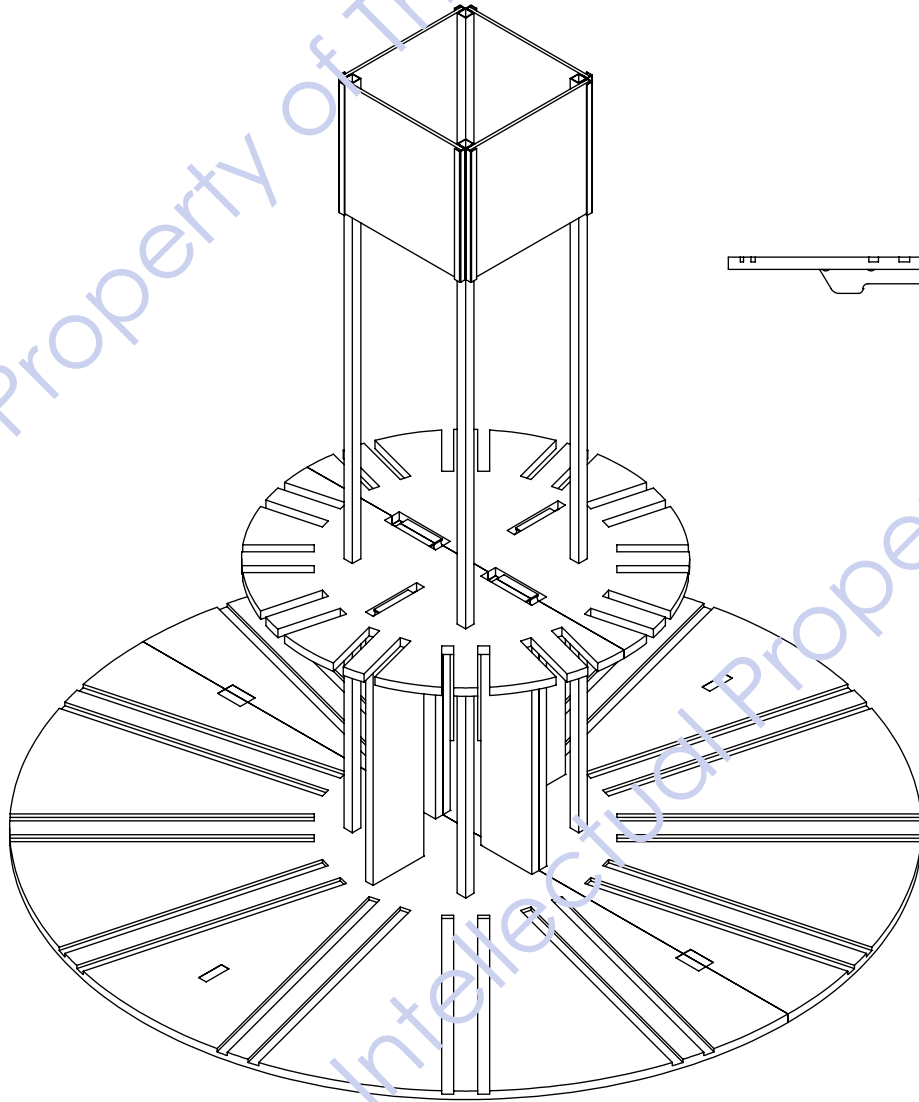

Back

PRINTED SIGNS

METAL CHANNELS

3/4" STEEL TUBING