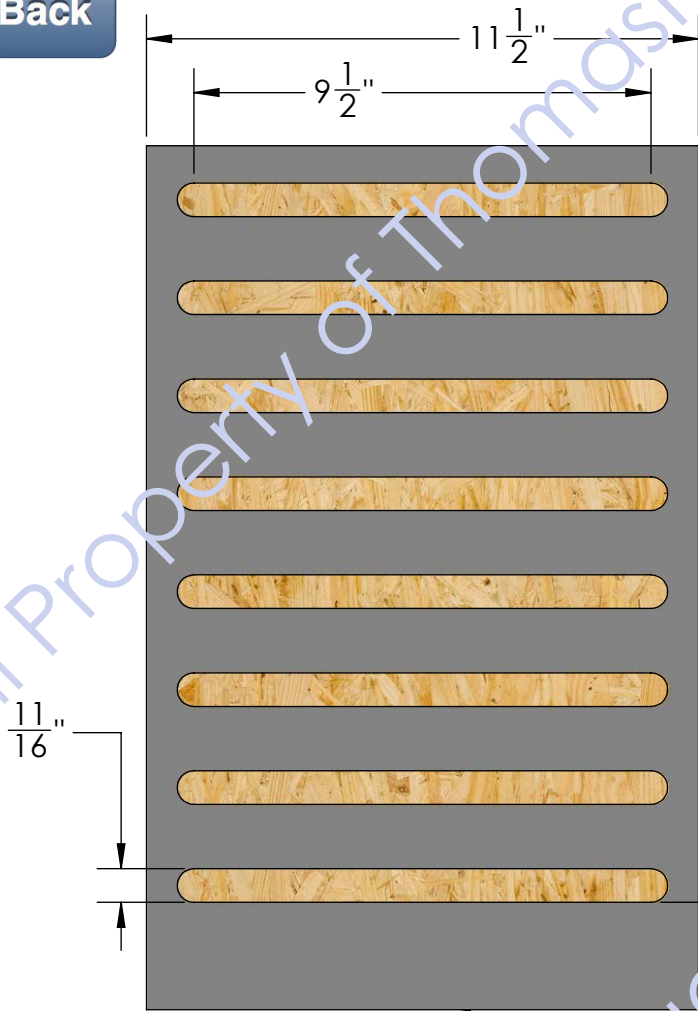

Back

FLAT VIEW

TO ACCEPT  
9"x 9" 1/2"  
THICK BOARDS

BLACK  
DISPLAY

BLACK TAPE EDGEBANDING