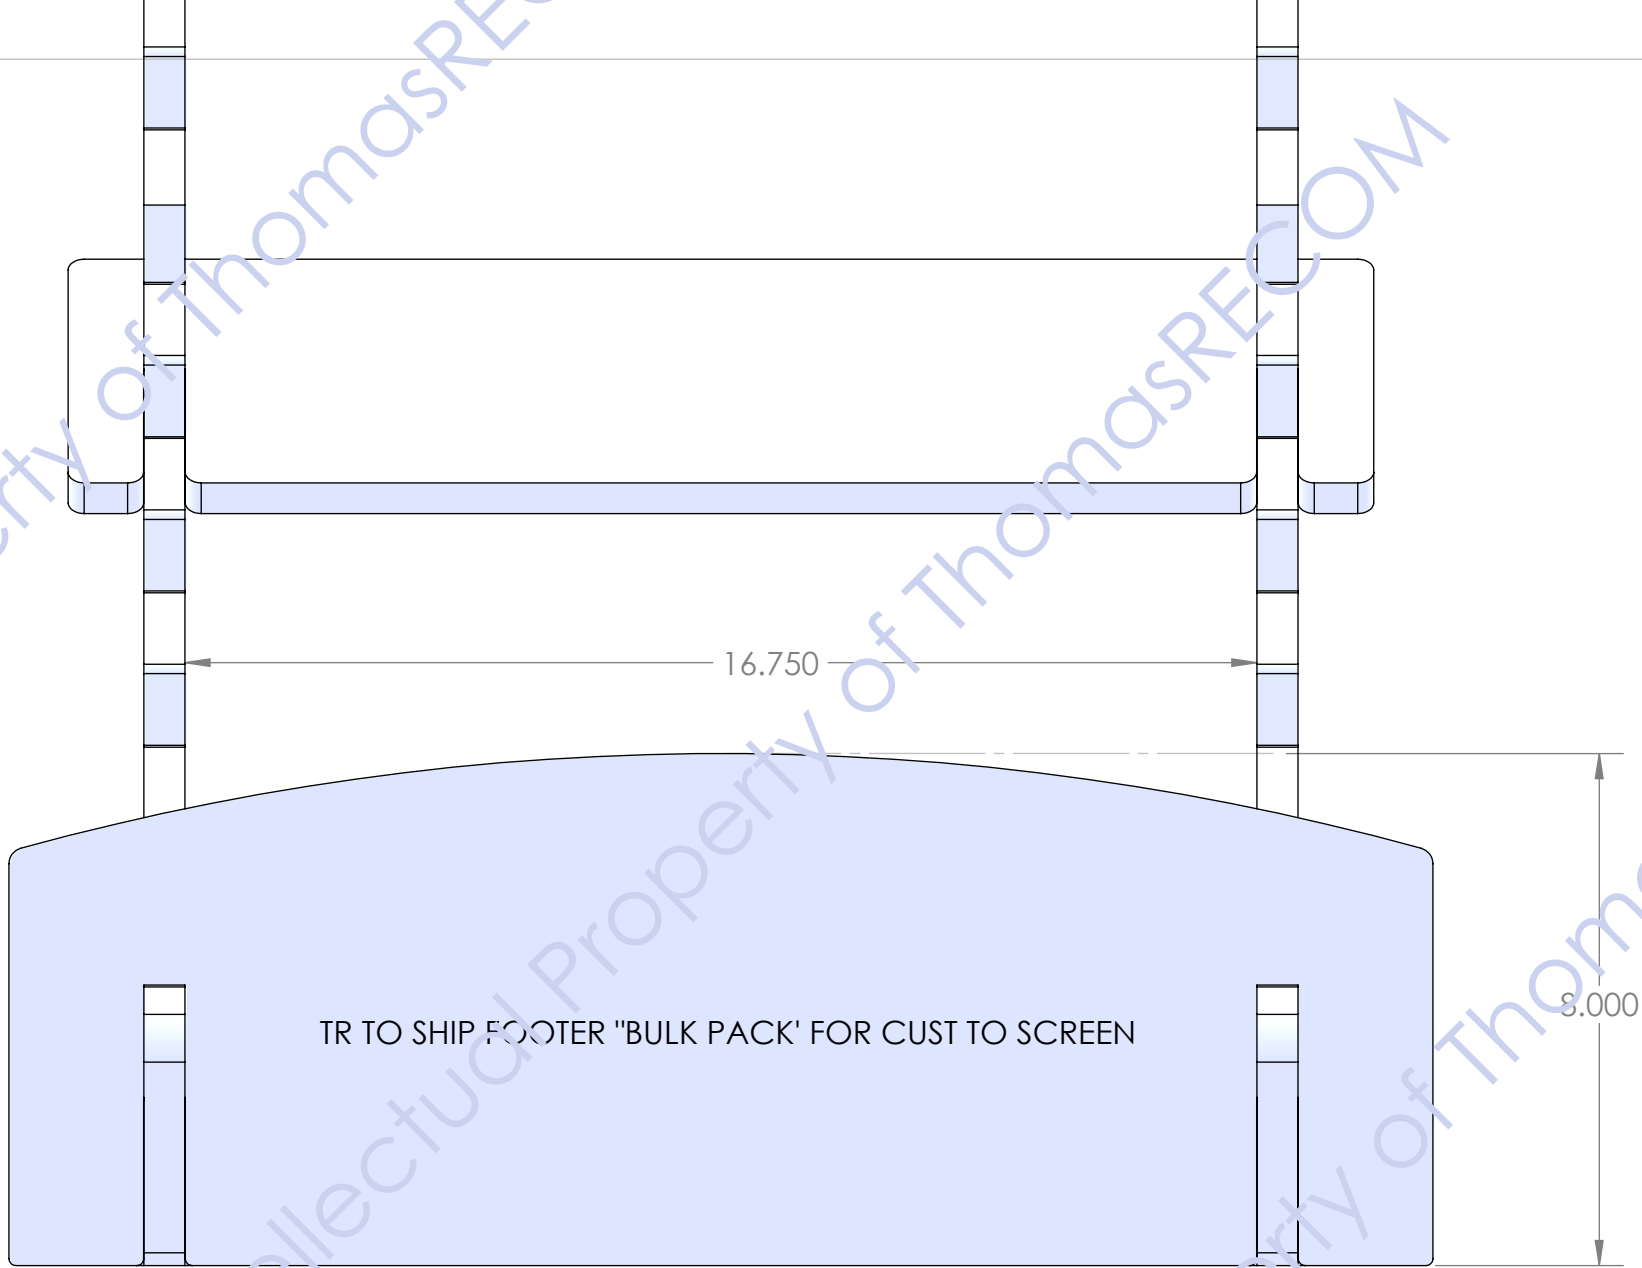

O.A.
THICKNESS
IS 3/4"

TR TO SHIP FOOTER "BULK PACK" FOR UM TO SCREEN

MATERIAL THICKNESS 5/32"

TR TO SHIP FOOTER "BULK PACK" FOR UM TO SCREEN

TR TO SHIP FOOTER "BULK PACK" FOR CUST TO SCREEN