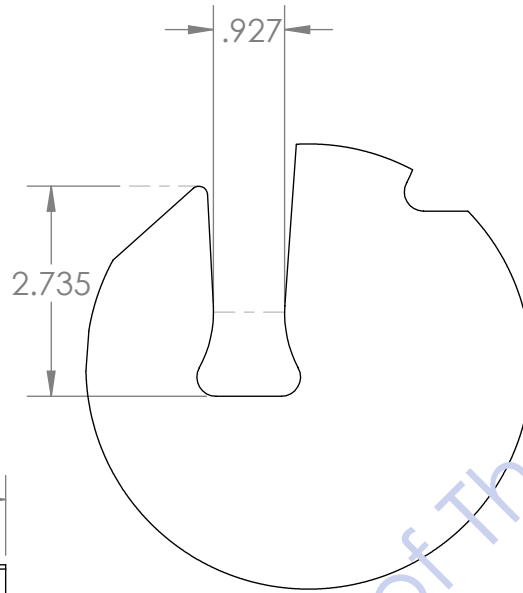

O.A.
THICKNESS
IS 3/4"

TR TO SHIP FOOTER "BULK PACK" FOR UM TO SCREEN

MATERIAL THICKNESS 5/32"

TR TO SHIP FOOTER "BULK PACK" FOR UM TO SCREEN

TR TO SHIP FOOTER "BULK PACK" FOR CUST TO SCREEN