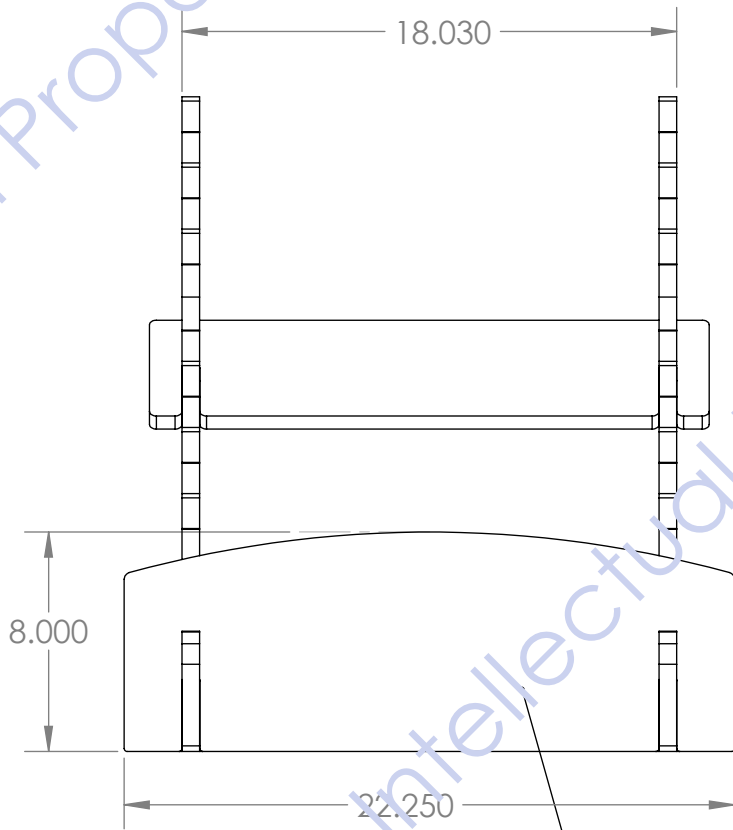

O.A.
THICKNESS
IS 3/4"

TR TO SHIP FOOTER "BULK PACK" FOR UM TO SCREEN

MATERIAL THICKNESS 5/32"

TR TO SHIP FOOTER "BULK PACK" FOR UM TO SCREEN

TR TO SHIP FOOTER "BULK PACK" FOR CUST TO SCREEN