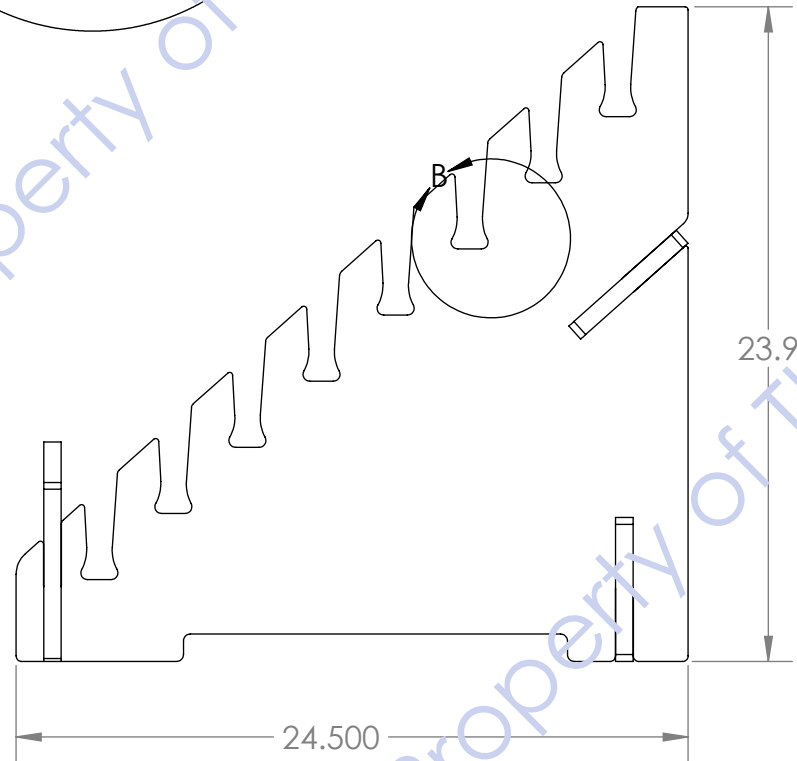

O.A.
THICKNESS
IS 3/4"

TR TO SHIP FOOTER "BULK PACK" FOR UM TO SCREEN

MATERIAL THICKNESS 5/32"

TR TO SHIP FOOTER "BULK PACK" FOR UM TO SCREEN

TR TO SHIP FOOTER "BULK PACK" FOR CUST TO SCREEN