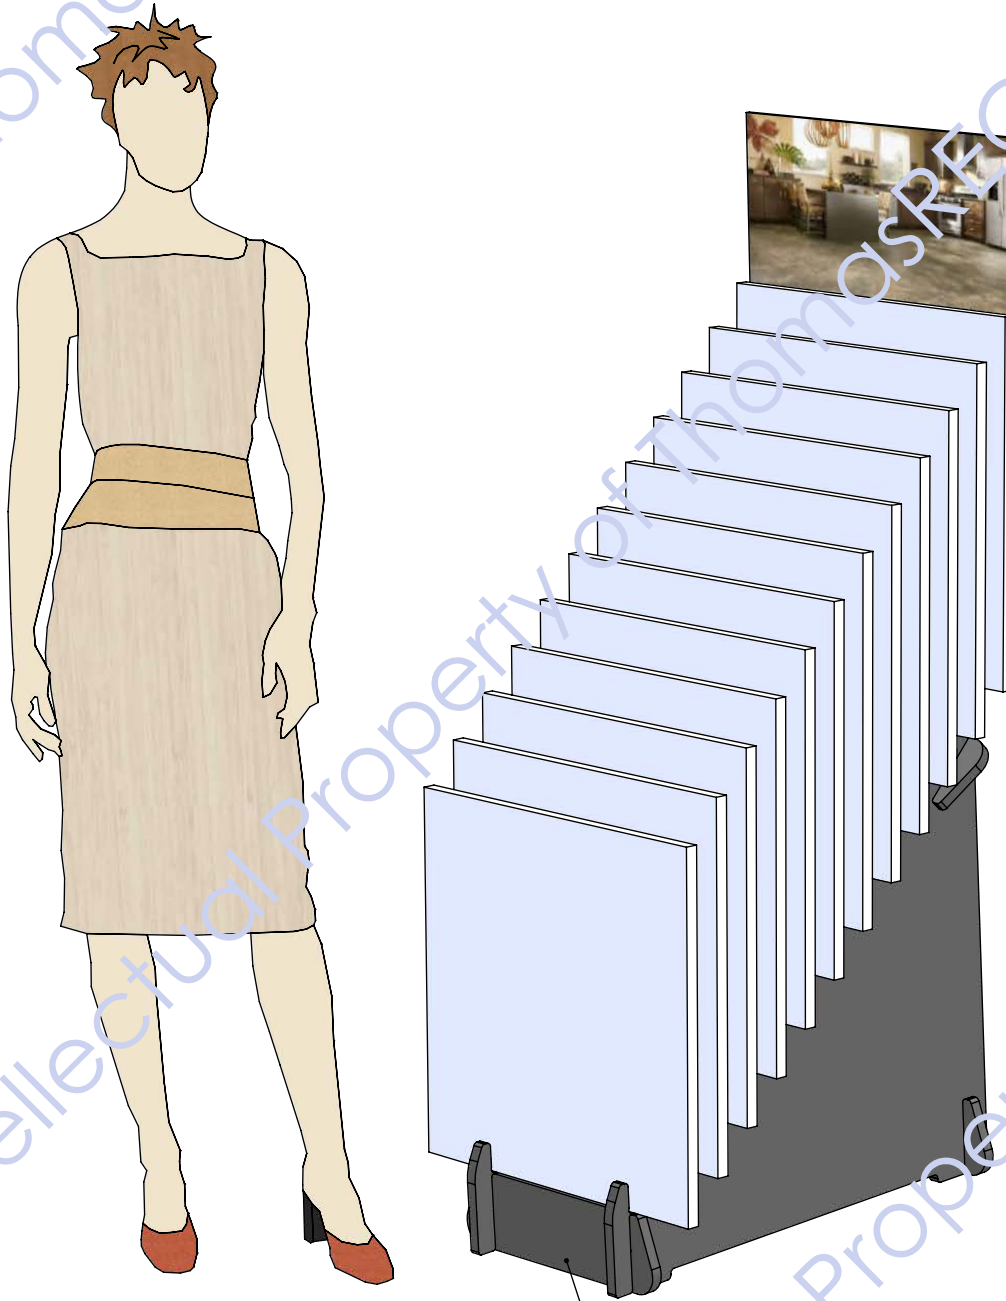

DEPICTING SAMPLES THAT ARE
21" WIDE BY 21" TALL X 3/4" THICK

Back

SPECIAL "SEMI-HOURLASS"
SLOTS ALLOW SAMPLES TO
FLIP FORWARD FOR BETTER
VIEWING

ACCOMODATES 3/4" SAMPLES

SPECIAL "SEMI-HOURLASS" SLOTS ALLOW SAMPLES TO FLIP FORWARD