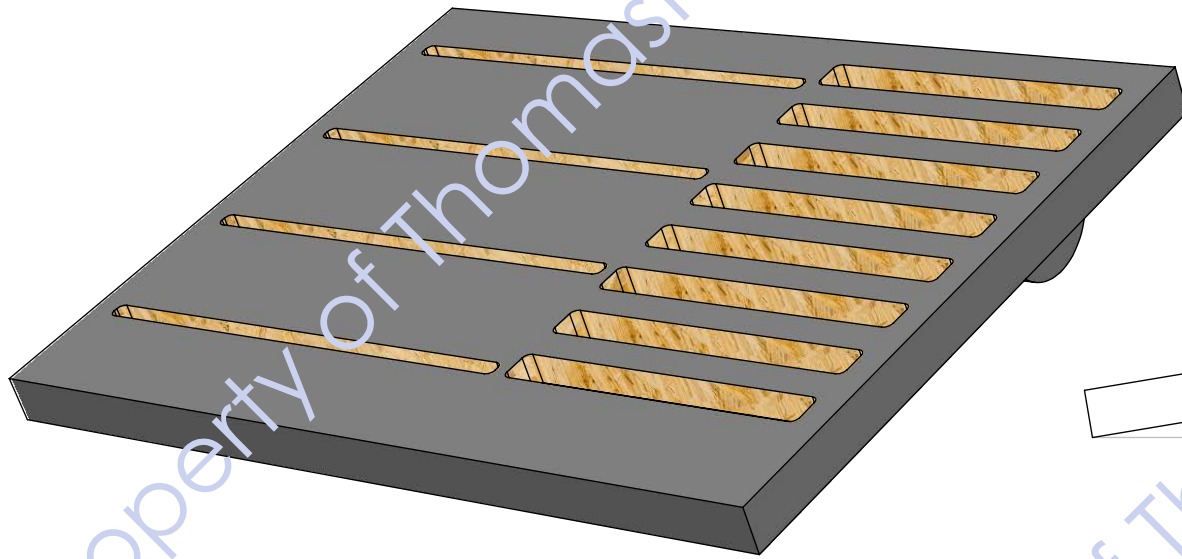

Back

12x24x1/4" THICK

8-1/2" X 8-1/2" X 2 CM THICK

REAR ELEVATED FOR BETTER VIEWING

9.49°

1/2" PLASTIC RISER