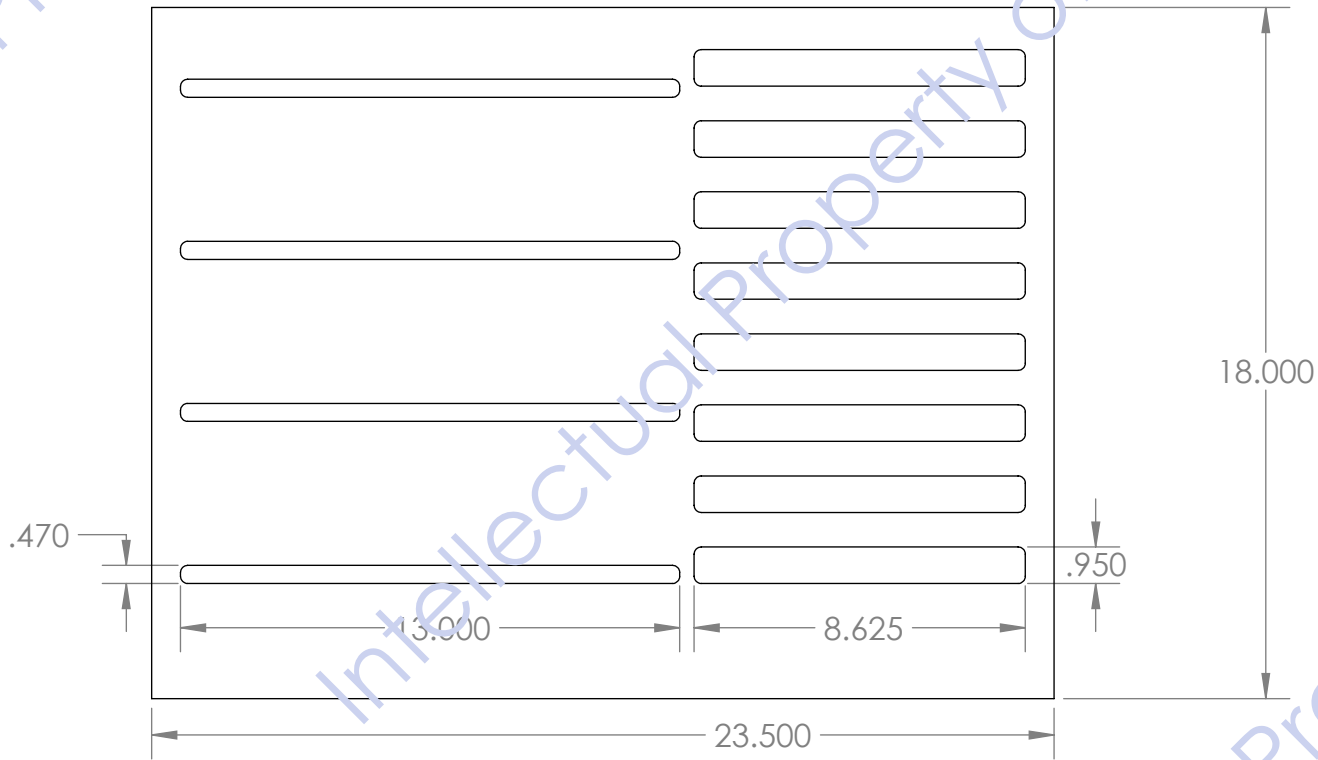

Back

12x24x1/4" THICK

8-1/2" X 8-1/2" X 2 CM THICK

REAR ELEVATED FOR BETTER VIEWING

9.49°

1/2" PLASTIC RISER