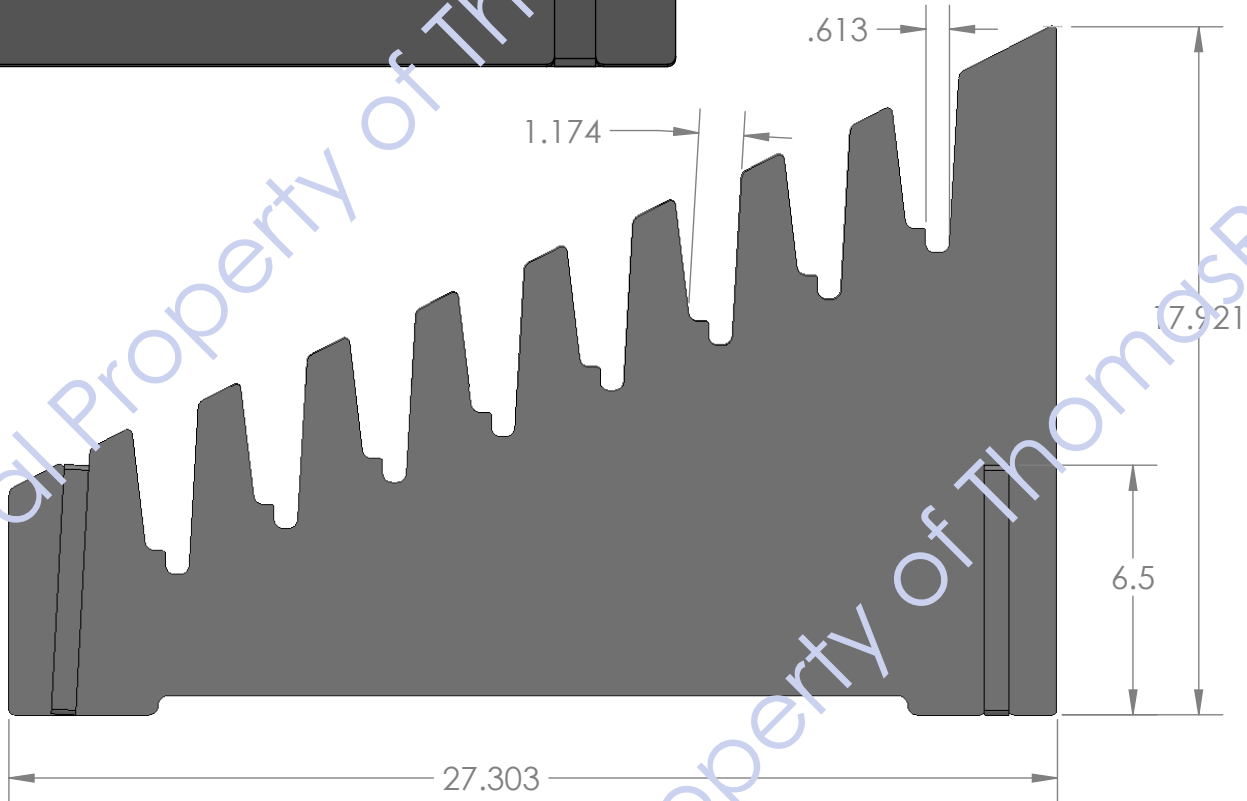

Back

5/8 BLACK MDF WITH DECAL APPLIED TO FOOTER