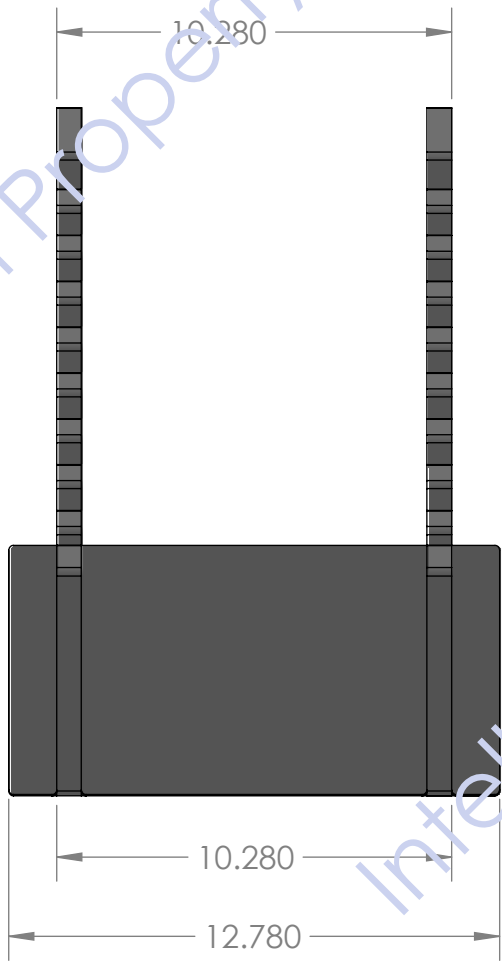

Back

5/8 BLACK MDF WITH DECAL APPLIED TO FOOTER