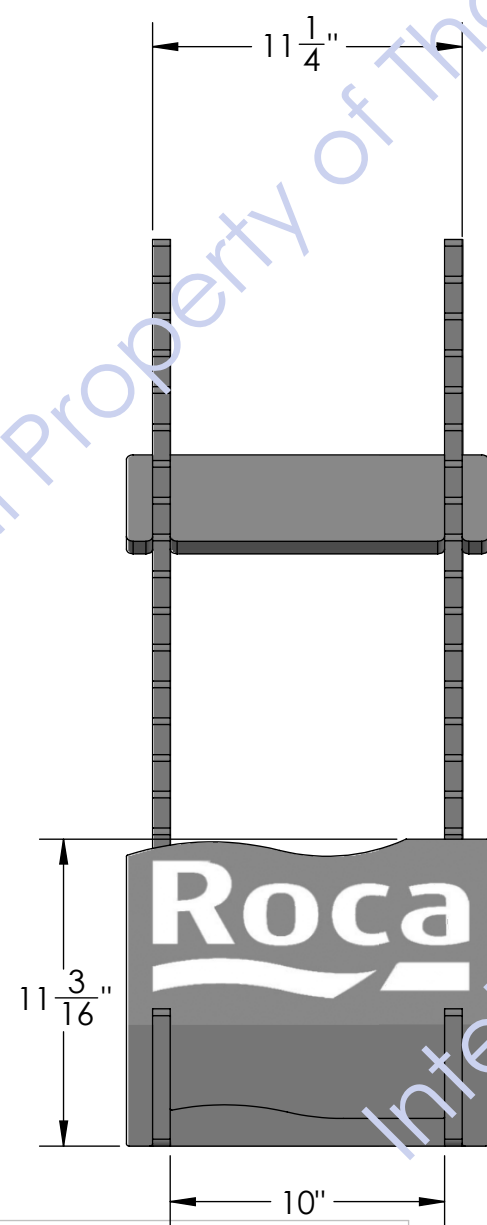

Back

DEPICTING  
12X24  
SAMPLES

# 11/16 SLOTS

ALL BLACK MDF

OVERSIZE WHITE SCREEN-PRINTED LOGO