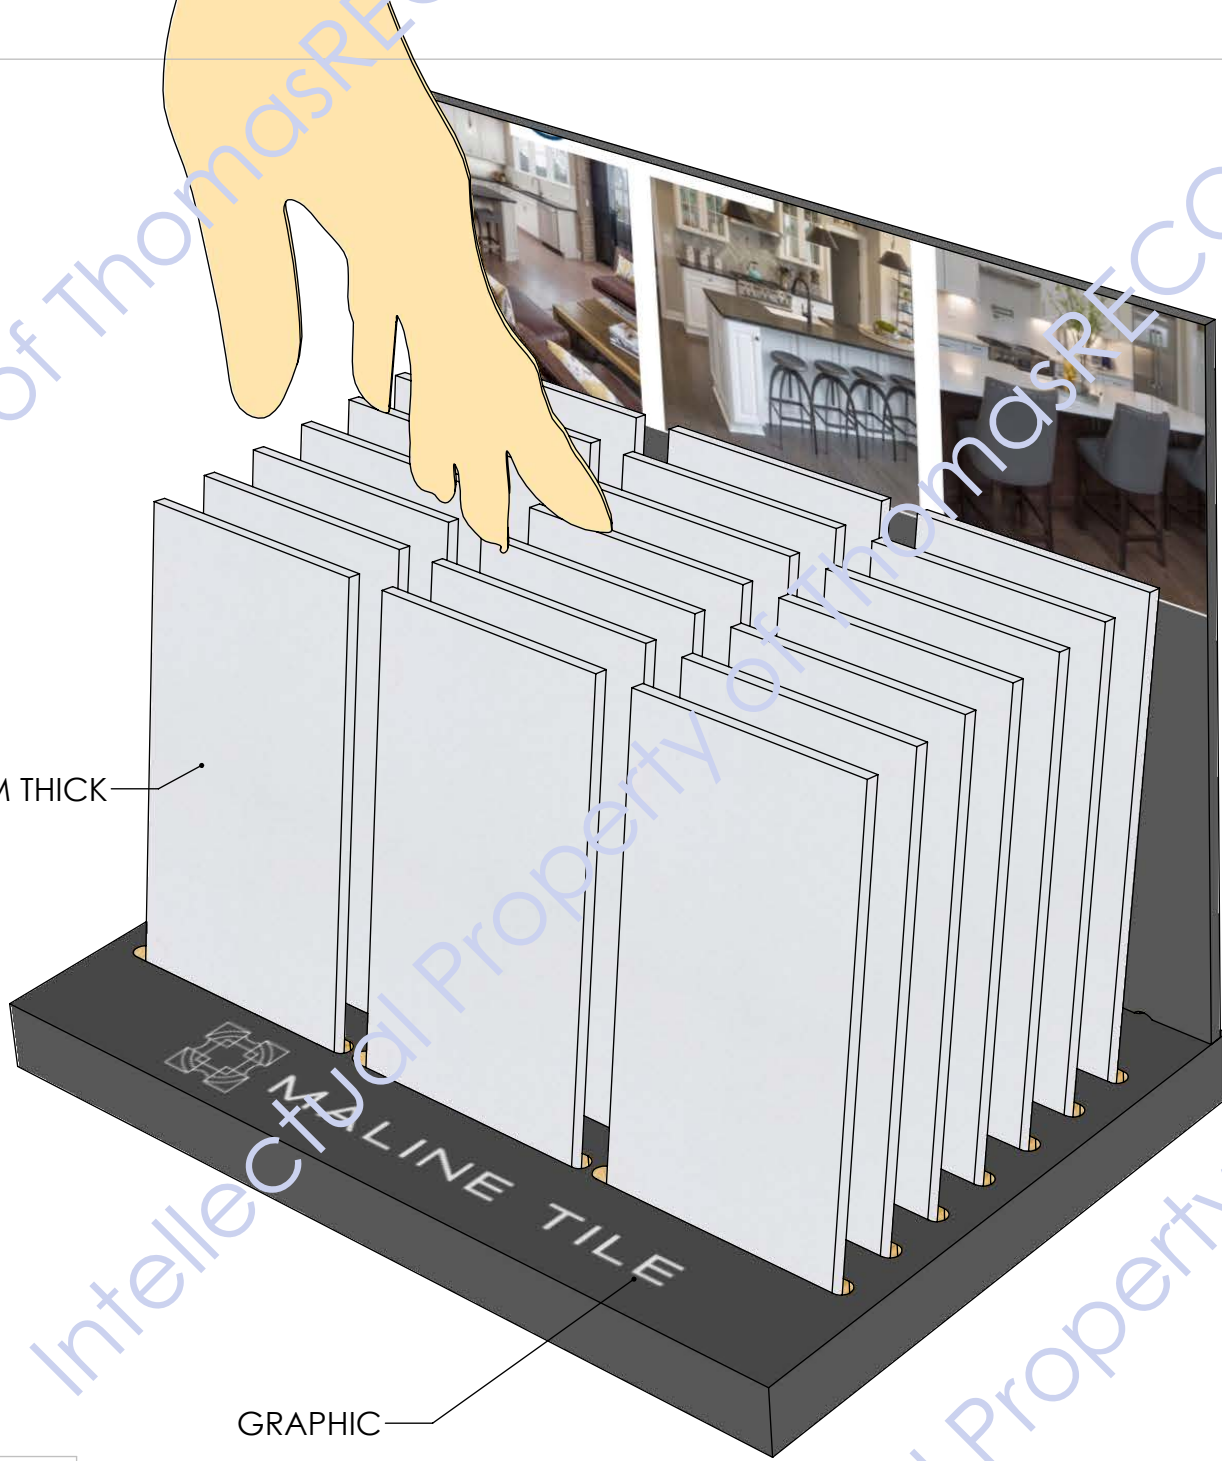

Back

4-1/2" X 9" X 6MM THICK

GRAPHIC

DROP-IN SIGN