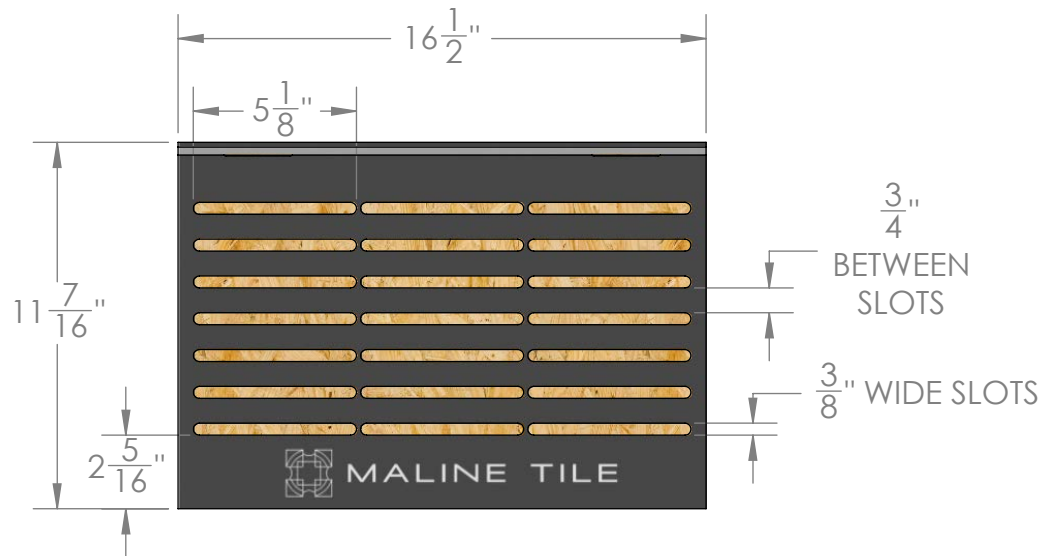

Back

4-1/2" X 9" X 6MM THICK

GRAPHIC

DROP-IN SIGN