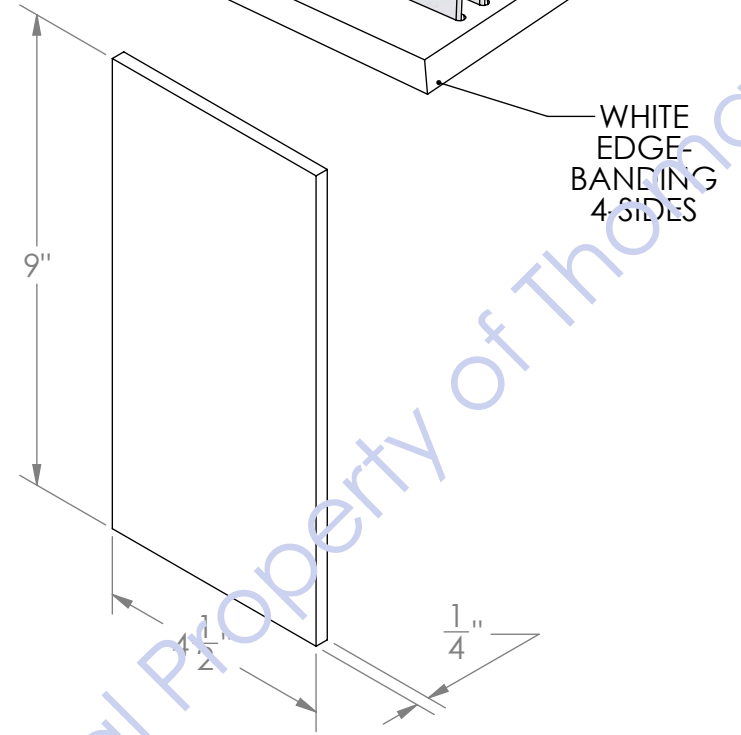

Back

4-1/2" X 9" X 6MM THICK

GRAPHIC

WHITE
EDGE-
BANDING
4-SIDES

Intellectual Property of ThomasRECOM