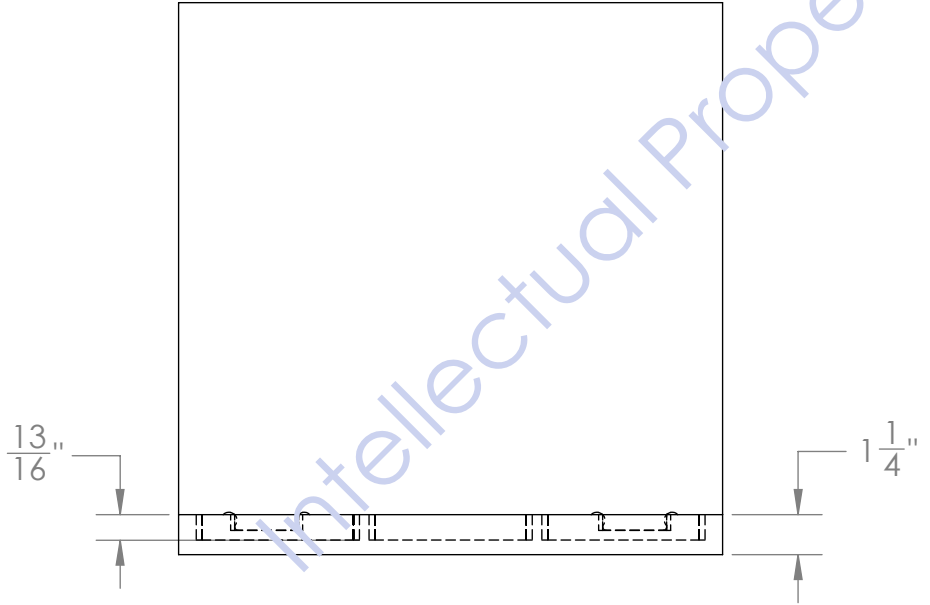

Back

4-1/2" X 9" X 6MM THICK

GRAPHIC

WHITE
EDGE-
BANDING
4-SIDES

Intellectual Property of ThomasRECOM