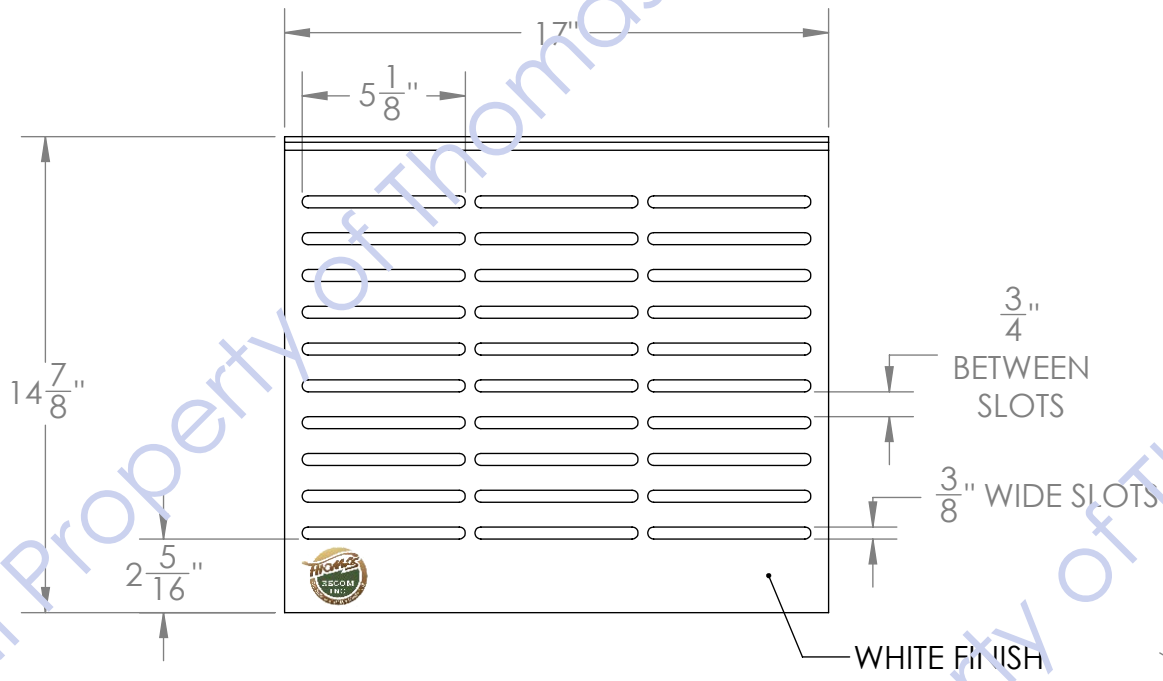

Back

4-1/2" X 9" X 6MM THICK

GRAPHIC

WHITE
EDGE-
BANDING
4-SIDES

Intellectual Property of ThomasRECOM