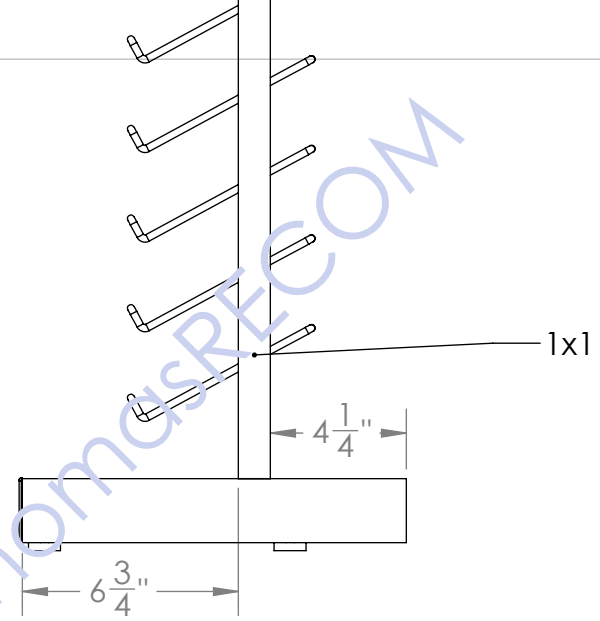

BLACK WRINKLE FINISH  
ALL STEEL CONSTRUCTION  
PLASTIC LEVELOR GLIDES  
20 SHELVES  
FULLY WELDED  
MAX SAMPLE SIZE 6" X 6" X 1-1/4" THICK

1/8" THICK PVC