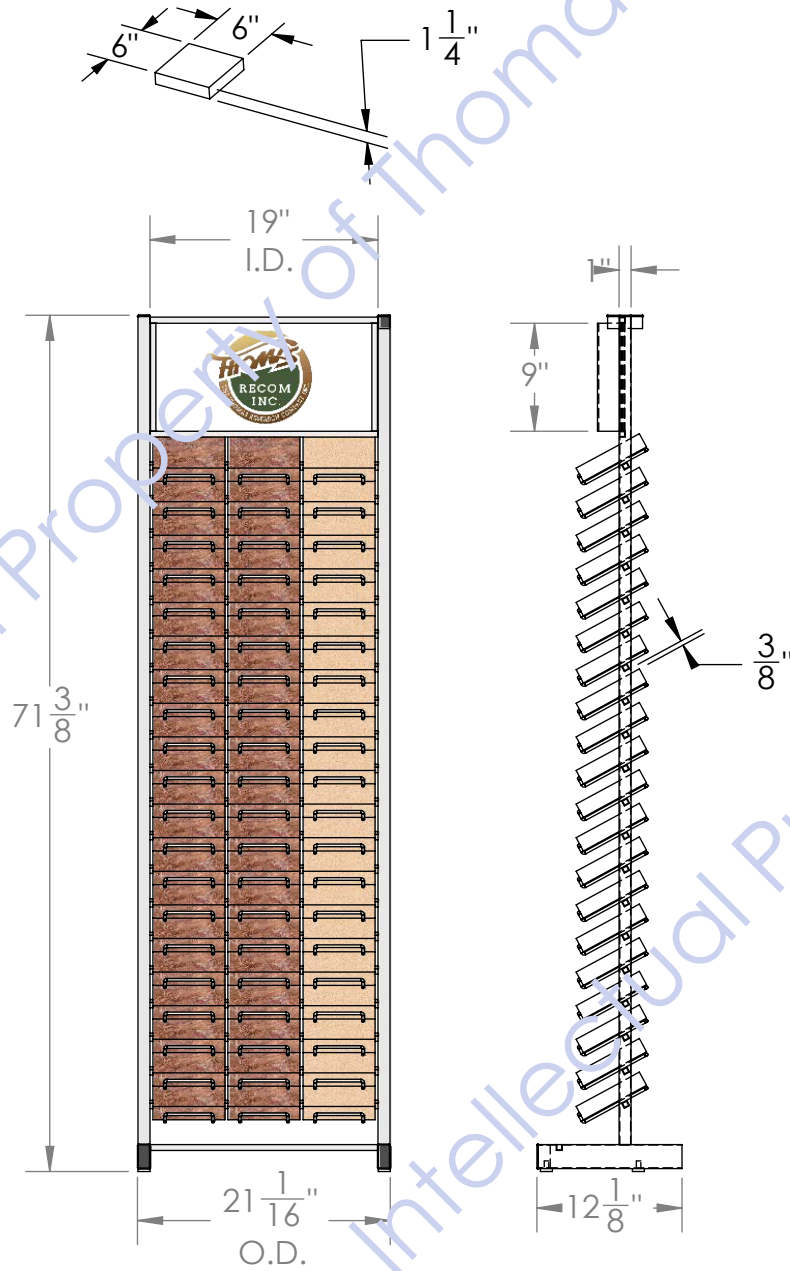

BLACK WRINKLE FINISH  
ALL STEEL CONSTRUCTION  
PLASTIC LEVELOR GLIDES  
20 SHELVES  
FULLY WELDED  
MAX SAMPLE SIZE 6" X 6" X 1-1/4" THICK

1/8" THICK PVC