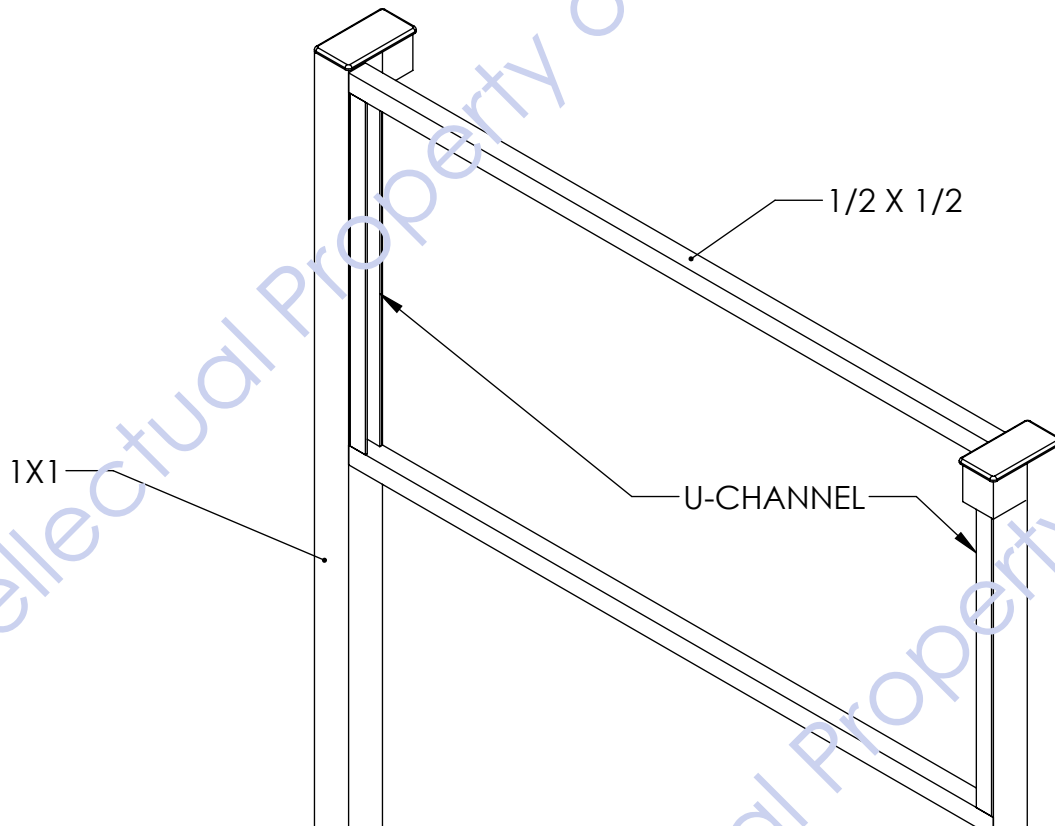

BLACK WRINKLE FINISH  
ALL STEEL CONSTRUCTION  
PLASTIC LEVELOR GLIDES  
20 SHELVES  
FULLY WELDED  
MAX SAMPLE SIZE 6" X 6" X 1-1/4" THICK

1/8" THICK PVC