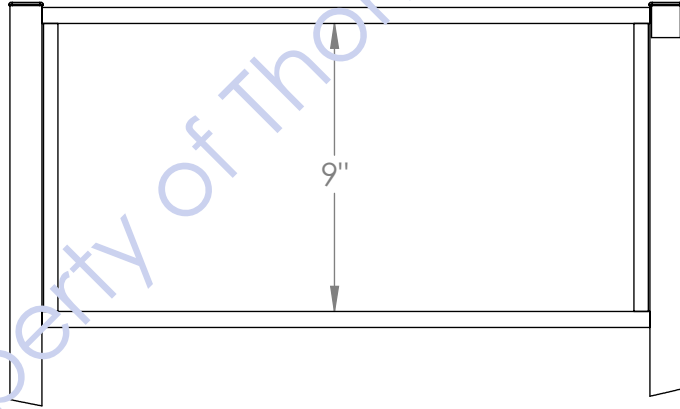

BLACK WRINKLE FINISH  
ALL STEEL CONSTRUCTION  
PLASTIC LEVELOR GLIDES  
20 SHELVES  
FULLY WELDED  
MAX SAMPLE SIZE 6" X 6" X 1-1/4" THICK

1/8" THICK PVC