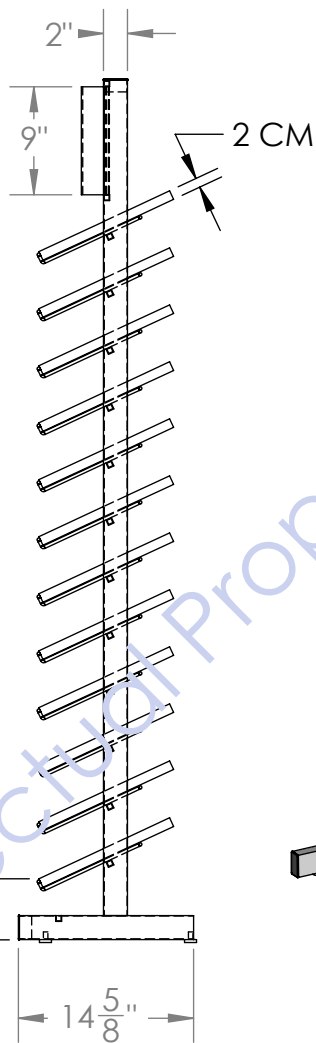

BLACK WRINKLE FINISH
ALL STEEL CONSTRUCTION
PLASTIC LEVELOR GLIDES
12 SHELVES
FULLY WELDED
MAX SAMPLE SIZE 12" X 24" X 2 CM THICK

SAMPLES THAT ARE 12X24X2CM DEPICTED

1/8" THICK PVC

MSI

Making Dream Surfaces Attainable