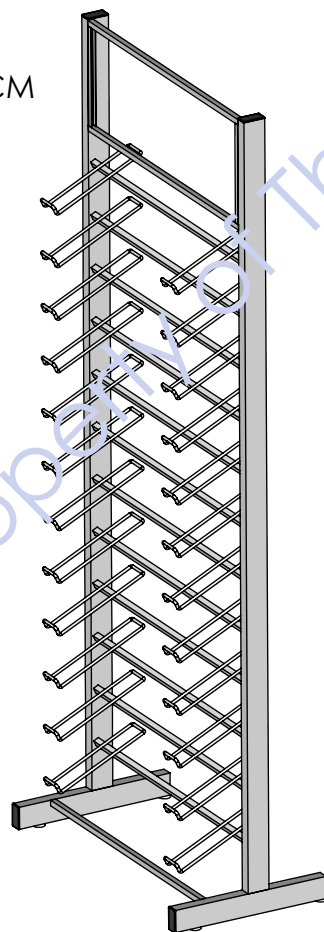

BLACK WRINKLE FINISH
ALL STEEL CONSTRUCTION
PLASTIC LEVELOR GLIDES
12 SHELVES
FULLY WELDED
MAX SAMPLE SIZE 12" X 24" X 2 CM THICK

SAMPLES THAT ARE 12X24X2CM DEPICTED

1/8" THICK PVC

MSI

Making Dream Surfaces Attainable