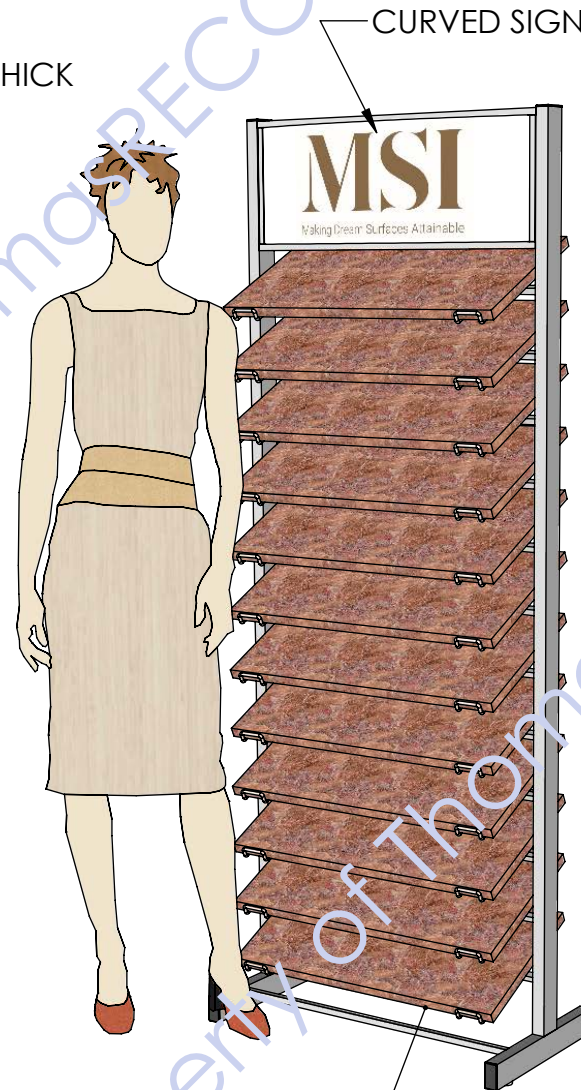

BLACK WRINKLE FINISH
ALL STEEL CONSTRUCTION
PLASTIC LEVELOR GLIDES
12 SHELVES
FULLY WELDED
MAX SAMPLE SIZE 12" X 24" X 2 CM THICK

SAMPLES THAT ARE 12X24X2CM DEPICTED

1/8" THICK PVC

MSI

Making Dream Surfaces Attainable