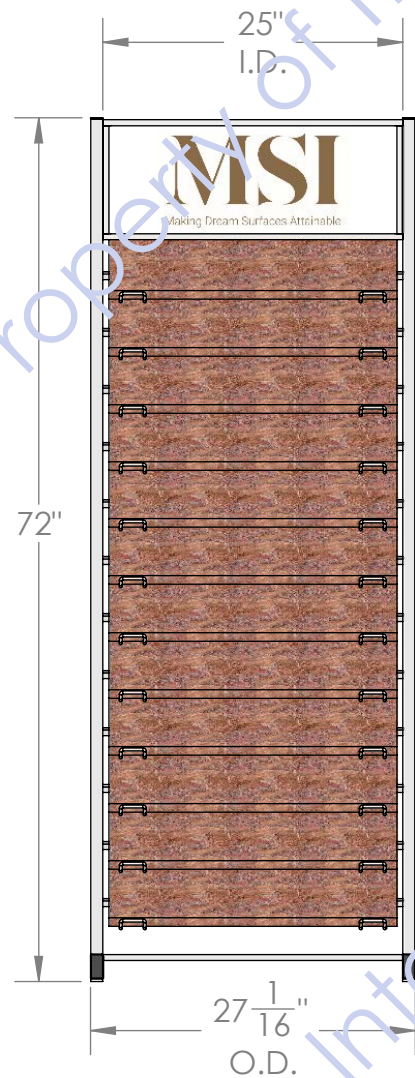

BLACK WRINKLE FINISH
ALL STEEL CONSTRUCTION
PLASTIC LEVELOR GLIDES
12 SHELVES
FULLY WELDED
MAX SAMPLE SIZE 12" X 24" X 2 CM THICK

SAMPLES THAT ARE 12X24X2CM DEPICTED

1/8" THICK PVC

MSI

Making Dream Surfaces Attainable