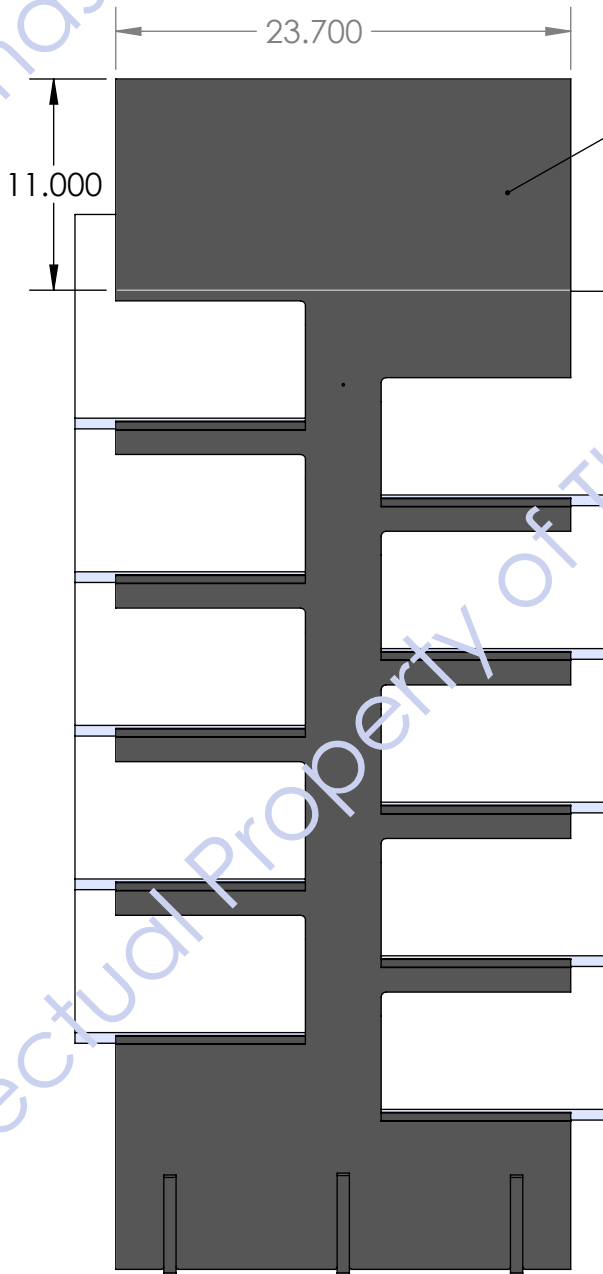

Back

ALL BLACK 5/8" MDF W/PAINTED EDGES

CUSTOMER TO APPLY GRAPHIC

CUSTOMER TO APPLY GRAPHIC

16 GA CRS
POWDERCOAT BLACK