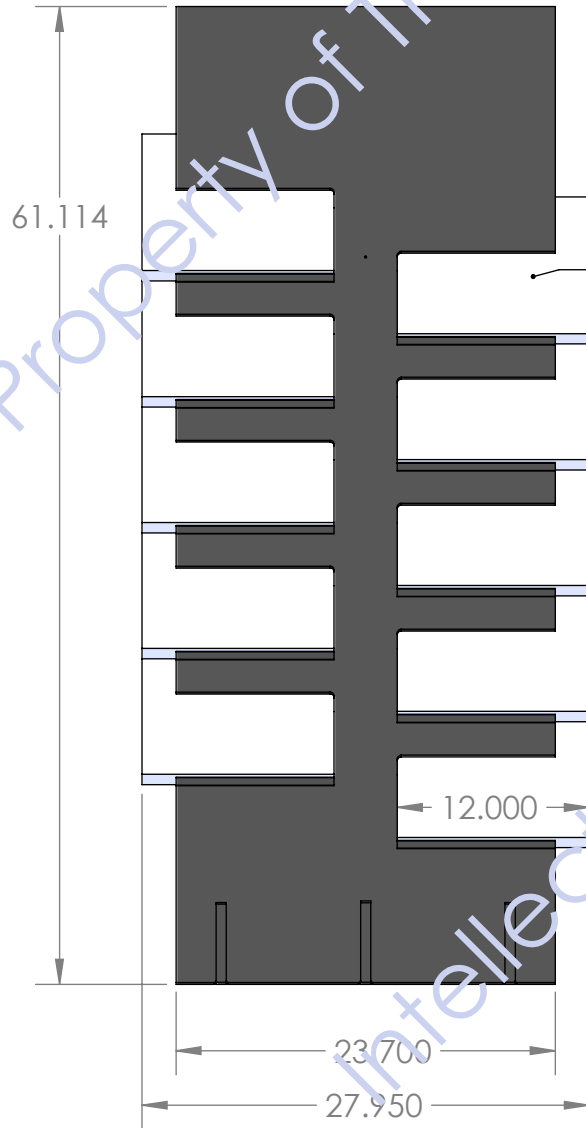

Back

ALL BLACK 5/8" MDF W/PAINTED EDGES

CUSTOMER TO APPLY GRAPHIC

CUSTOMER TO APPLY GRAPHIC

16 GA CRS
POWDERCOAT BLACK