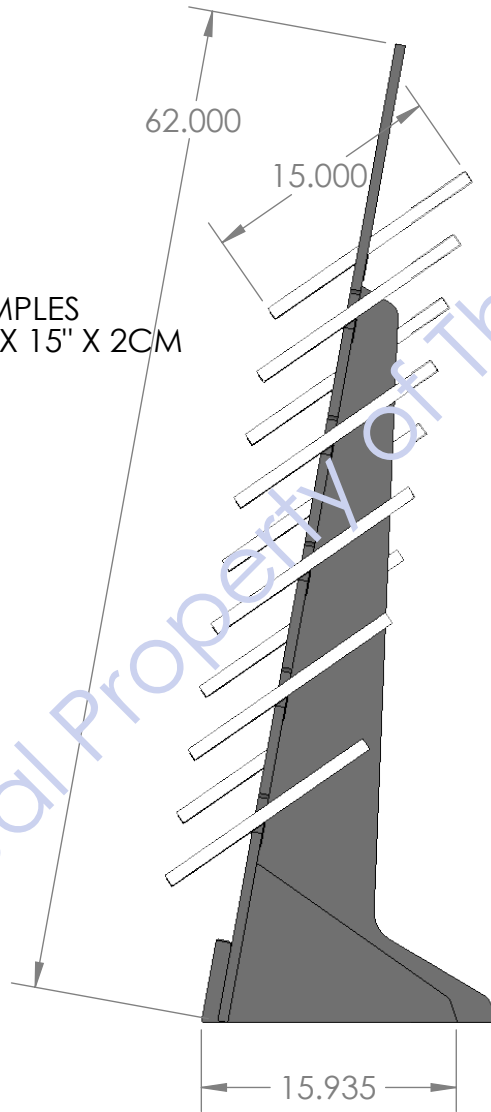

Back

ALL BLACK 5/8" MDF W/PAINTED EDGES

CUSTOMER TO APPLY GRAPHIC

CUSTOMER TO APPLY GRAPHIC

16 GA CRS
POWDERCOAT BLACK