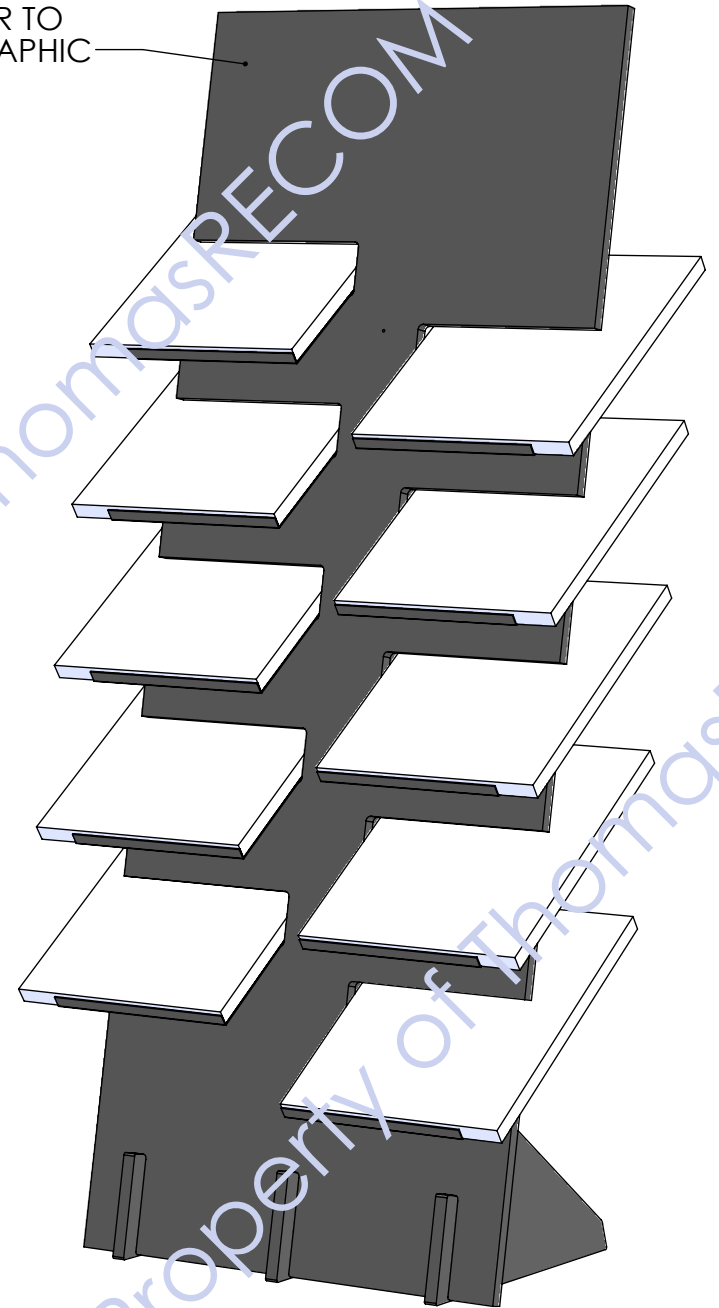

Back

ALL BLACK 5/8" MDF W/PAINTED EDGES

CUSTOMER TO APPLY GRAPHIC

CUSTOMER TO APPLY GRAPHIC

16 GA CRS
POWDERCOAT BLACK