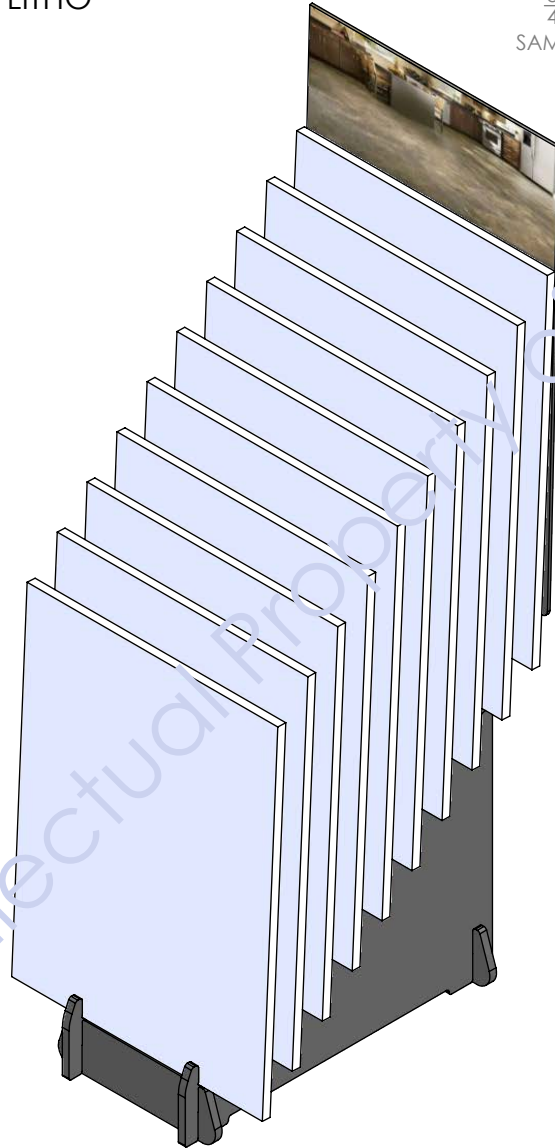

DEPICTING SAMPLES THAT ARE
24" WIDE BY 32" TALL X 3/4" THICK

Back

SPECIAL "SEMI-HOURLASS"
SLOTS ALLOW SAMPLES TO
FLIP FORWARD FOR BETTER
VIEWING

ACCOMODATES 3/4" SAMPLES

SPECIAL "SEMI-HOURLASS" SLOTS ALLOW SAMPLES TO FLIP FORWARD

$38\frac{1}{2}$ "

10"

$23\frac{3}{4}$ "