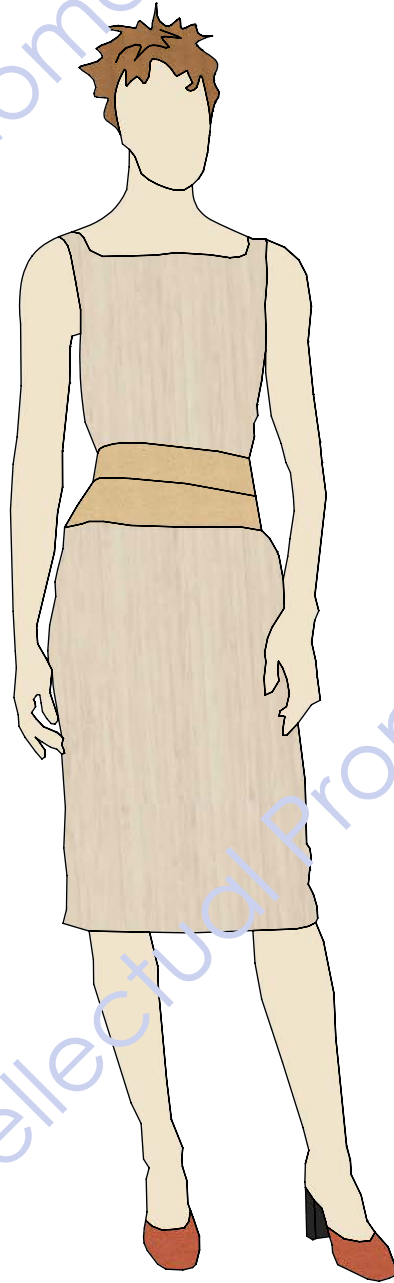

DEPICTING SAMPLES THAT ARE
24" WIDE BY 32" TALL X 3/4" THICK

Back

SPECIAL "SEMI-HOURLASS"
SLOTS ALLOW SAMPLES TO
FLIP FORWARD FOR BETTER
VIEWING

ACCOMODATES 3/4" SAMPLES

SPECIAL "SEMI-HOURLASS" SLOTS ALLOW SAMPLES TO FLIP FORWARD

$38\frac{1}{2}$ "

10"

$23\frac{3}{4}$ "