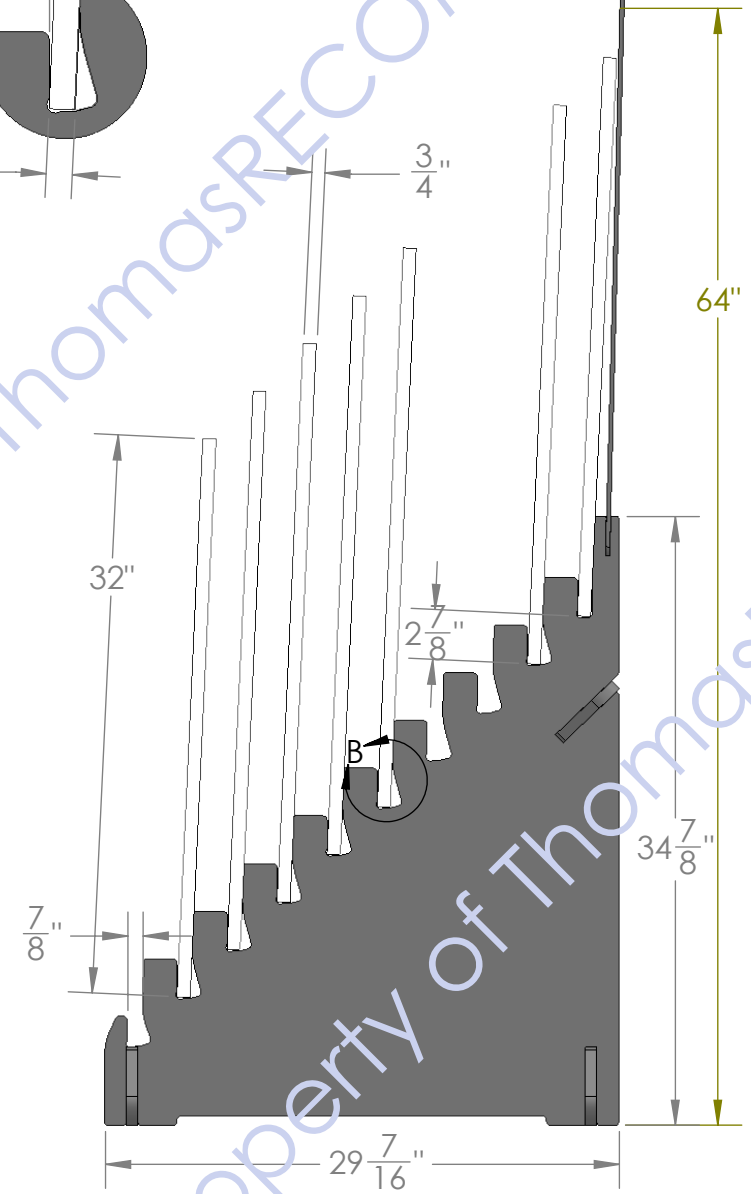

DEPICTING SAMPLES THAT ARE
24" WIDE BY 32" TALL X 3/4" THICK

Back

SPECIAL "SEMI-HOURLASS"
SLOTS ALLOW SAMPLES TO
FLIP FORWARD FOR BETTER
VIEWING

ACCOMODATES 3/4" SAMPLES

SPECIAL "SEMI-HOURLASS" SLOTS ALLOW SAMPLES TO FLIP FORWARD

$38\frac{1}{2}$ "

10"

$23\frac{3}{4}$ "