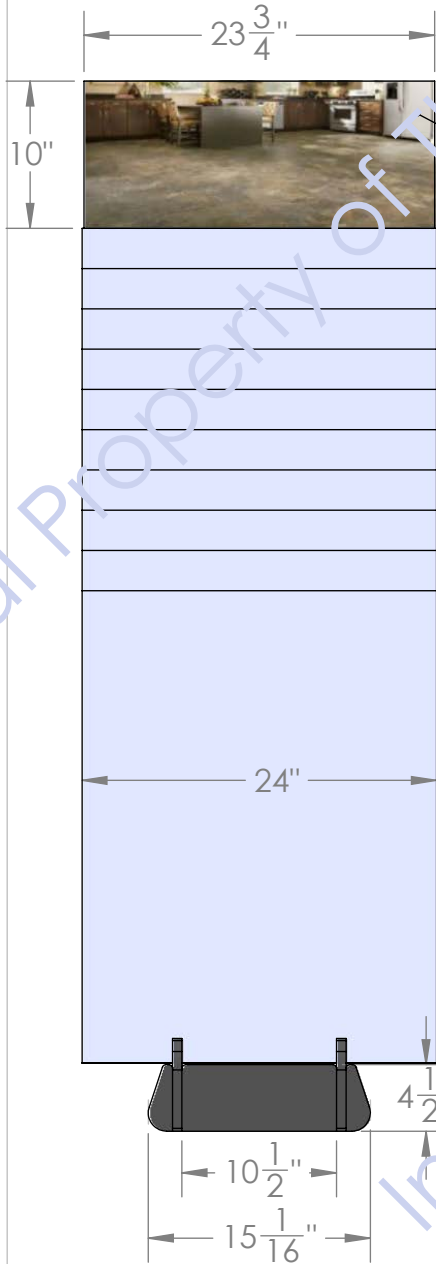

DEPICTING SAMPLES THAT ARE
24" WIDE BY 32" TALL X 3/4" THICK

Back

SPECIAL "SEMI-HOURLASS"
SLOTS ALLOW SAMPLES TO
FLIP FORWARD FOR BETTER
VIEWING

ACCOMODATES 3/4" SAMPLES

SPECIAL "SEMI-HOURLASS" SLOTS ALLOW SAMPLES TO FLIP FORWARD

$38\frac{1}{2}$ "

10"

$23\frac{3}{4}$ "