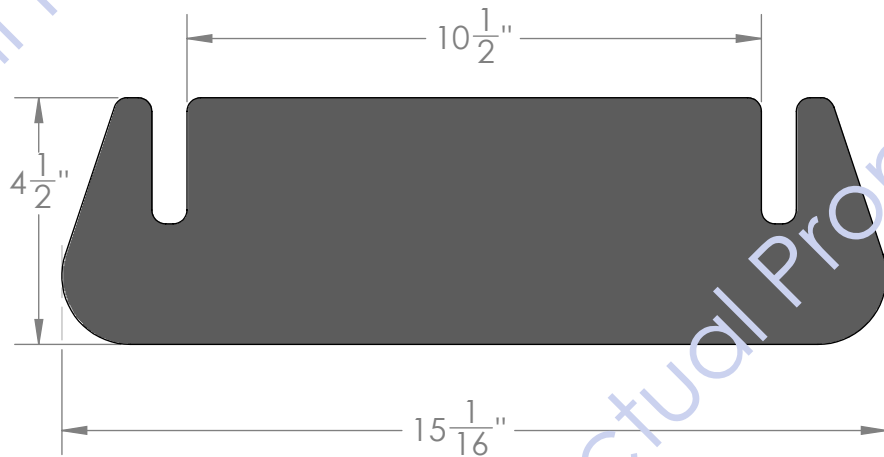

DEPICTING SAMPLES THAT ARE
24" WIDE BY 32" TALL X 3/4" THICK

Back

SPECIAL "SEMI-HOURLASS"
SLOTS ALLOW SAMPLES TO
FLIP FORWARD FOR BETTER
VIEWING

ACCOMODATES 3/4" SAMPLES

SPECIAL "SEMI-HOURLASS" SLOTS ALLOW SAMPLES TO FLIP FORWARD

$38\frac{1}{2}$ "

10"

$23\frac{3}{4}$ "