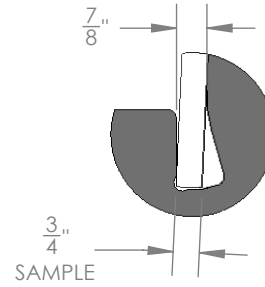

DEPICTING SAMPLES THAT ARE
24" WIDE BY 32" TALL X 3/4" THICK

Back

SPECIAL "SEMI-HOURLASS"
SLOTS ALLOW SAMPLES TO
FLIP FORWARD FOR BETTER
VIEWING

ACCOMODATES 3/4" SAMPLES

SPECIAL "SEMI-HOURLASS" SLOTS ALLOW SAMPLES TO FLIP FORWARD