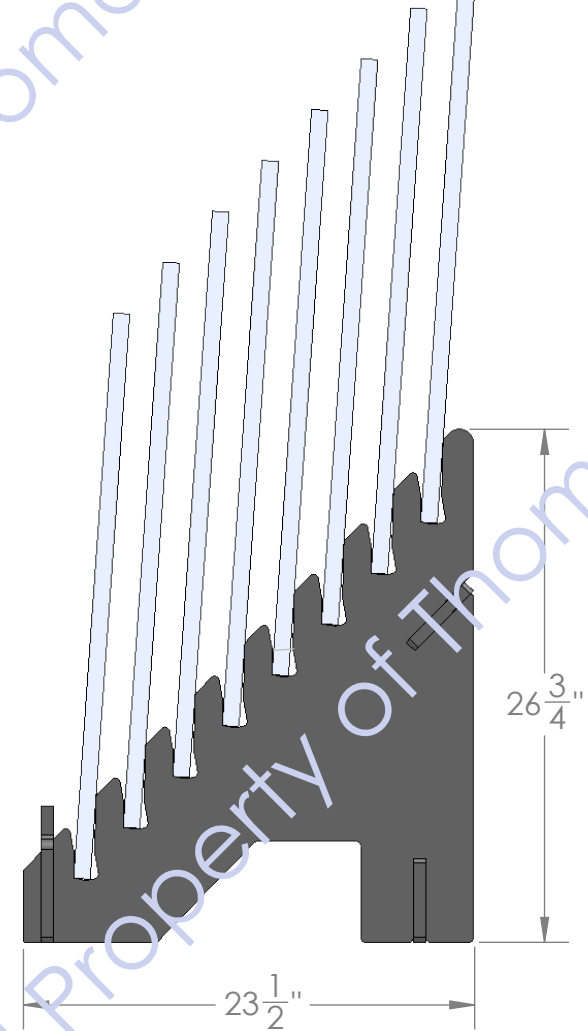

Back

"SLIP TOGETHER"  
ASSEMBLY  
(NO TOOLS  
REQUIRED)

GRAPHIC  
T.B.D.

"SLIP TOGETHER"  
ASSEMBLY  
(NO TOOLS  
REQUIRED)

5/8" THICK BLACK MDF  
WITH BLACK PAINTED  
EDGES

"HOURLASS" SLOTS  
ALLOW CUSTOMER TO "FLIP" SAMPLES  
FOR VIEWING.

$1\frac{1}{16}"$

# HARBOR SPRINGS

- 100% Waterproof
- Luxury Vinyl Plank
- 7.0mm Thick
- Large Format (9.13" x 60")

- GREENGUARD GOLD Certified - low-emitting VOC & contributes
- CeramGlaz UV Cured Urethane Finish - scratch, stain, scuff & fade resistance

7 1/8"

12 3/4"

15 1/2"

LITHO ON FRONT T.B.D.