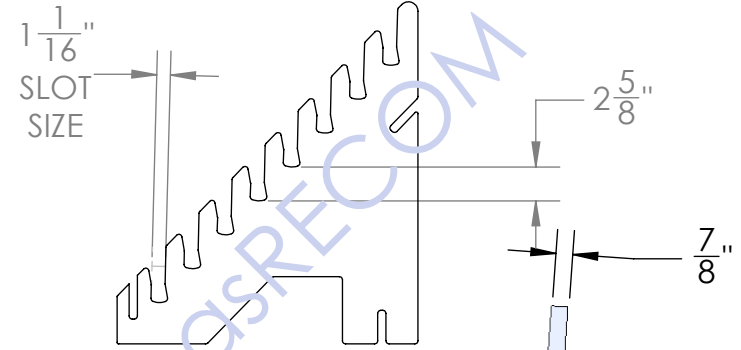

Back

"SLIP TOGETHER"  
ASSEMBLY  
(NO TOOLS  
REQUIRED)

GRAPHIC  
T.B.D.

"SLIP TOGETHER"  
ASSEMBLY  
(NO TOOLS  
REQUIRED)

5/8" THICK BLACK MDF  
WITH BLACK PAINTED  
EDGES

"HOURLASS" SLOTS  
ALLOW CUSTOMER TO "FLIP" SAMPLES  
FOR VIEWING.

$1\frac{1}{16}"$

# HARBOR SPRINGS

- 100% Waterproof
- Luxury Vinyl Plank
- 7.0mm Thick
- Large Format (9.13" x 60")

- GREENGUARD GOLD Certified - low-emitting VOC & contributes
- CeramGlaz UV Cured Urethane Finish - scratch, stain, scuff & fade resistance

7 1/8"

12 3/4"

15 1/2"

LITHO ON FRONT T.B.D.