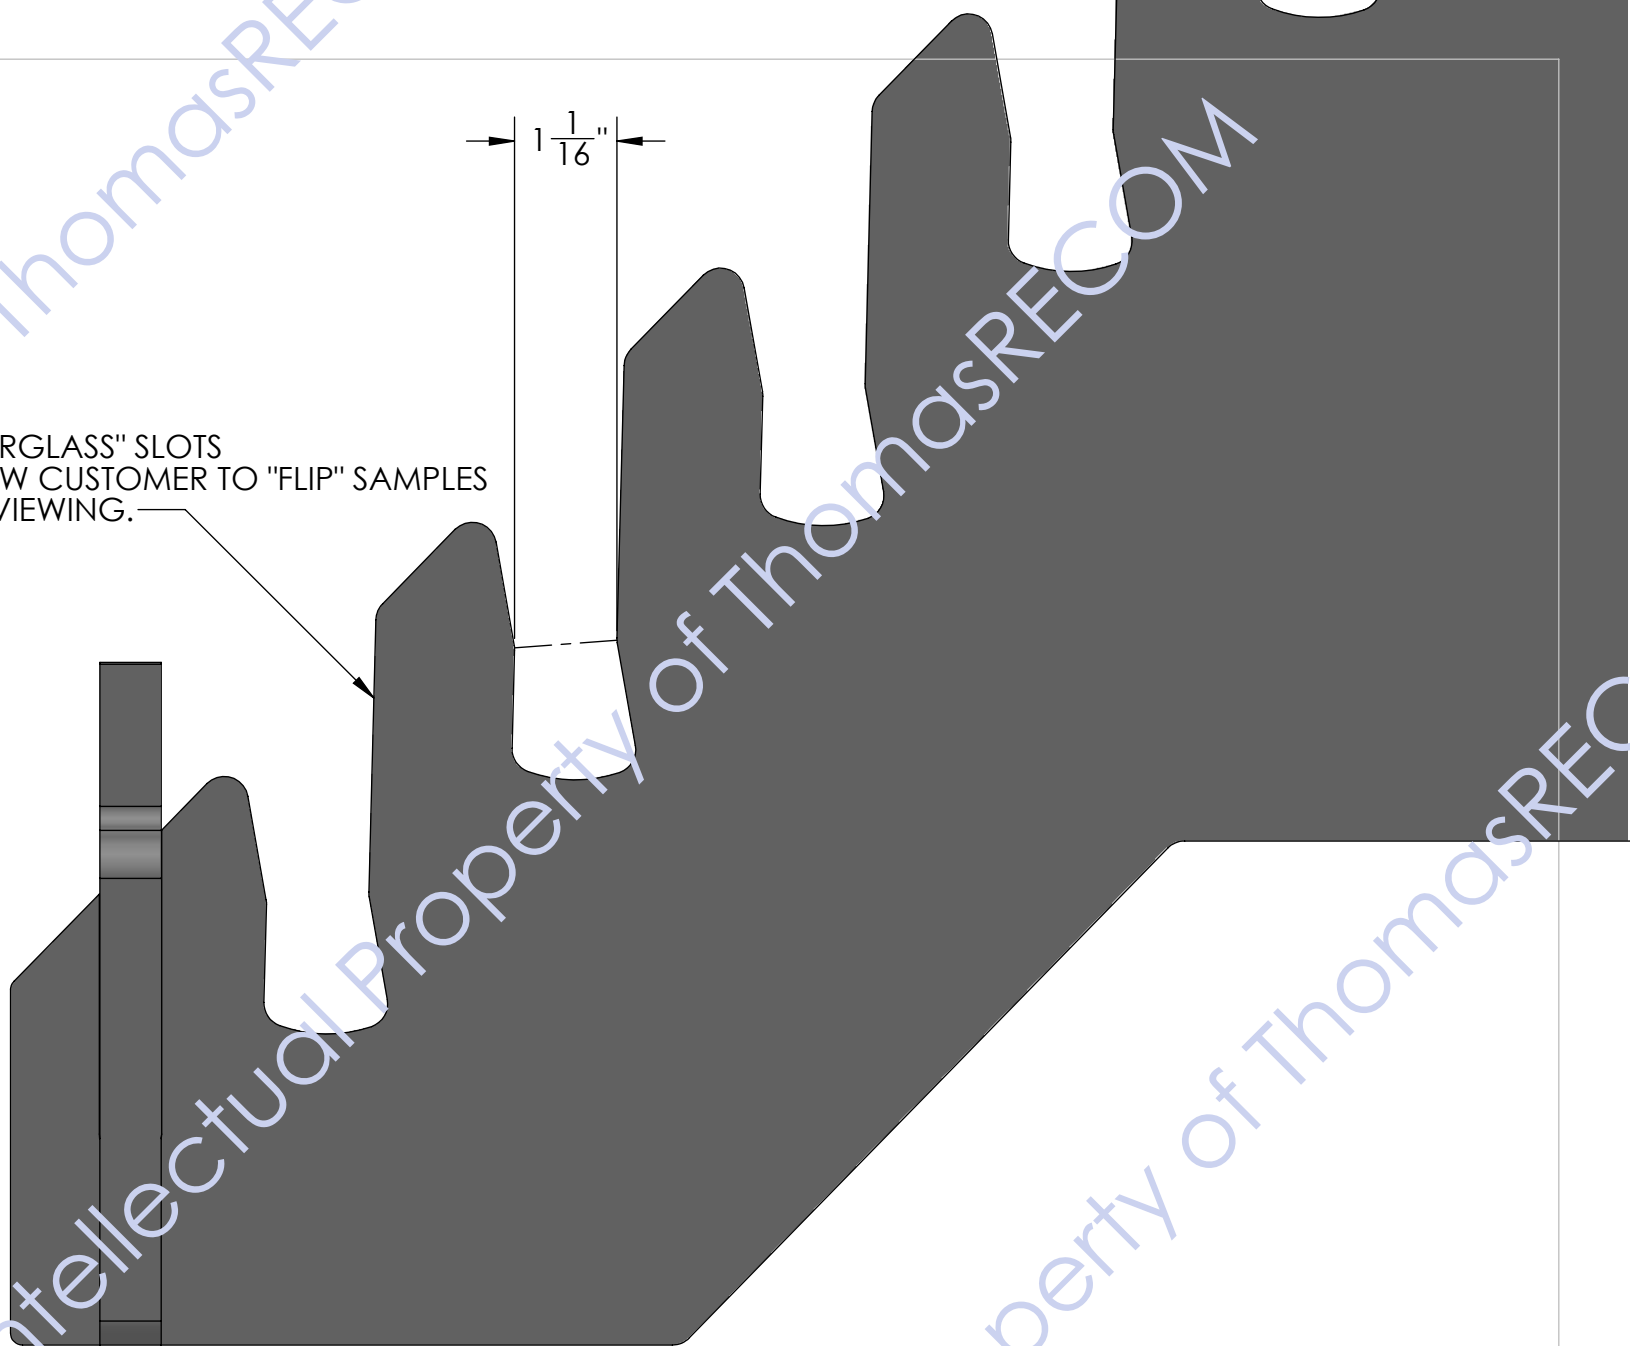

Back

"SLIP TOGETHER"  
ASSEMBLY  
(NO TOOLS  
REQUIRED)

GRAPHIC  
T.B.D.

"SLIP TOGETHER"  
ASSEMBLY  
(NO TOOLS  
REQUIRED)

5/8" THICK BLACK MDF  
WITH BLACK PAINTED  
EDGES

"HOURLASS" SLOTS  
ALLOW CUSTOMER TO "FLIP" SAMPLES  
FOR VIEWING.

$1\frac{1}{16}"$

# HARBOR SPRINGS

- 100% Waterproof
- Luxury Vinyl Plank
- 7.0mm Thick
- Large Format (9.13" x 60")

- GREENGUARD GOLD Certified - low-emitting VOC & contributes
- CeramGlaz UV Cured Urethane Finish - scratch, stain, scuff & fade resistance

7 1/8"

12 3/4"

15 1/2"

LITHO ON FRONT T.B.D.