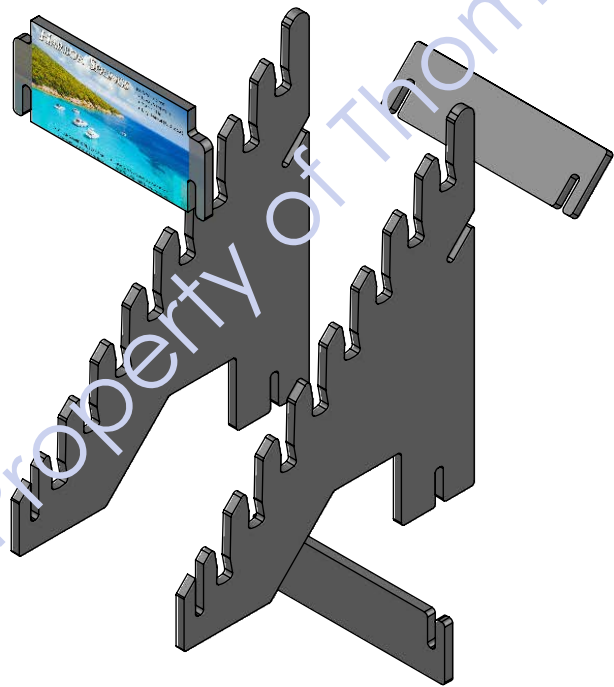

Back

"SLIP TOGETHER"  
ASSEMBLY  
(NO TOOLS  
REQUIRED)

GRAPHIC  
T.B.D.

"SLIP TOGETHER"  
ASSEMBLY  
(NO TOOLS  
REQUIRED)

5/8" THICK BLACK MDF  
WITH BLACK PAINTED  
EDGES

"HOURLASS" SLOTS  
ALLOW CUSTOMER TO "FLIP" SAMPLES  
FOR VIEWING.

$1\frac{1}{16}"$

# HARBOR SPRINGS

- 100% Waterproof
- Luxury Vinyl Plank
- 7.0mm Thick
- Large Format (9.13" x 60")

- GREENGUARD GOLD Certified - low-emitting VOC & contributes
- CeramGlaz UV Cured Urethane Finish - scratch, stain, scuff & fade resistance

7 1/8"

12 3/4"

15 1/2"

LITHO ON FRONT T.B.D.