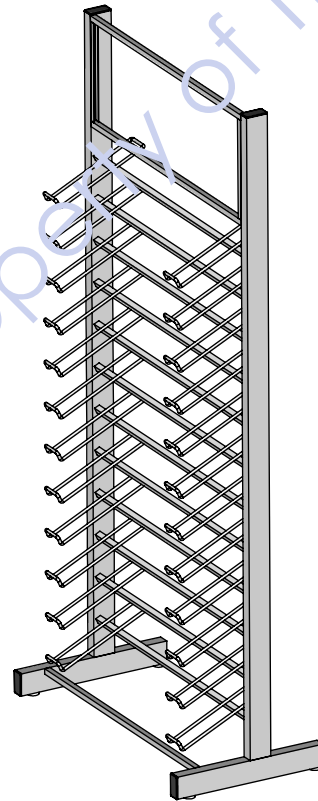

BLACK WRINKLE FINISH
ALL STEEL CONSTRUCTION
PLASTIC LEVELOR GLIDES
12 SHELVES
FULLY WELDED
MAX SAMPLE SIZE 12" X 24" X 2 CM THICK

SAMPLES THAT ARE 12X24X2CM DEPICTED

DETAIL OF SAMPLE "RESTS"/"ARMS"

SAMPLE
RESTS

PLASTIC HEADER SIGN