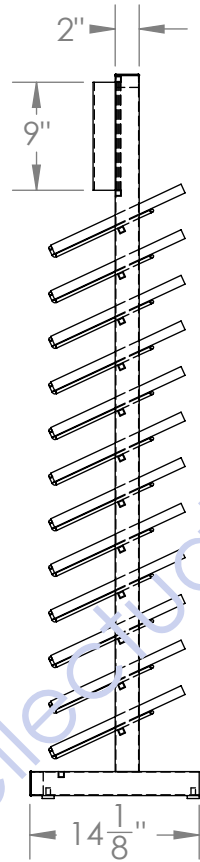

BLACK WRINKLE FINISH
ALL STEEL CONSTRUCTION
PLASTIC LEVELOR GLIDES
12 SHELVES
FULLY WELDED
MAX SAMPLE SIZE 12" X 24" X 2 CM THICK

SAMPLES THAT ARE 12X24X2CM DEPICTED

DETAIL OF SAMPLE "RESTS"/"ARMS"

SAMPLE
RESTS

PLASTIC HEADER SIGN