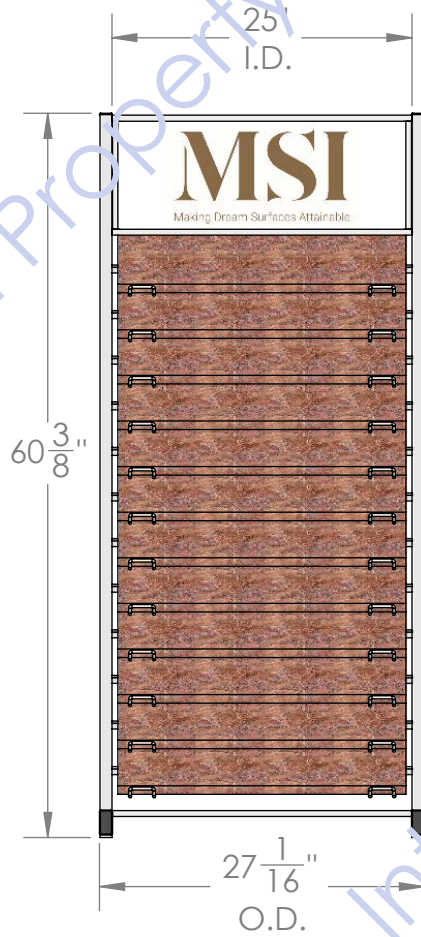

BLACK WRINKLE FINISH
ALL STEEL CONSTRUCTION
PLASTIC LEVELOR GLIDES
12 SHELVES
FULLY WELDED
MAX SAMPLE SIZE 12" X 24" X 2 CM THICK

SAMPLES THAT ARE 12X24X2CM DEPICTED

DETAIL OF SAMPLE "RESTS"/"ARMS"

SAMPLE
RESTS

PLASTIC HEADER SIGN