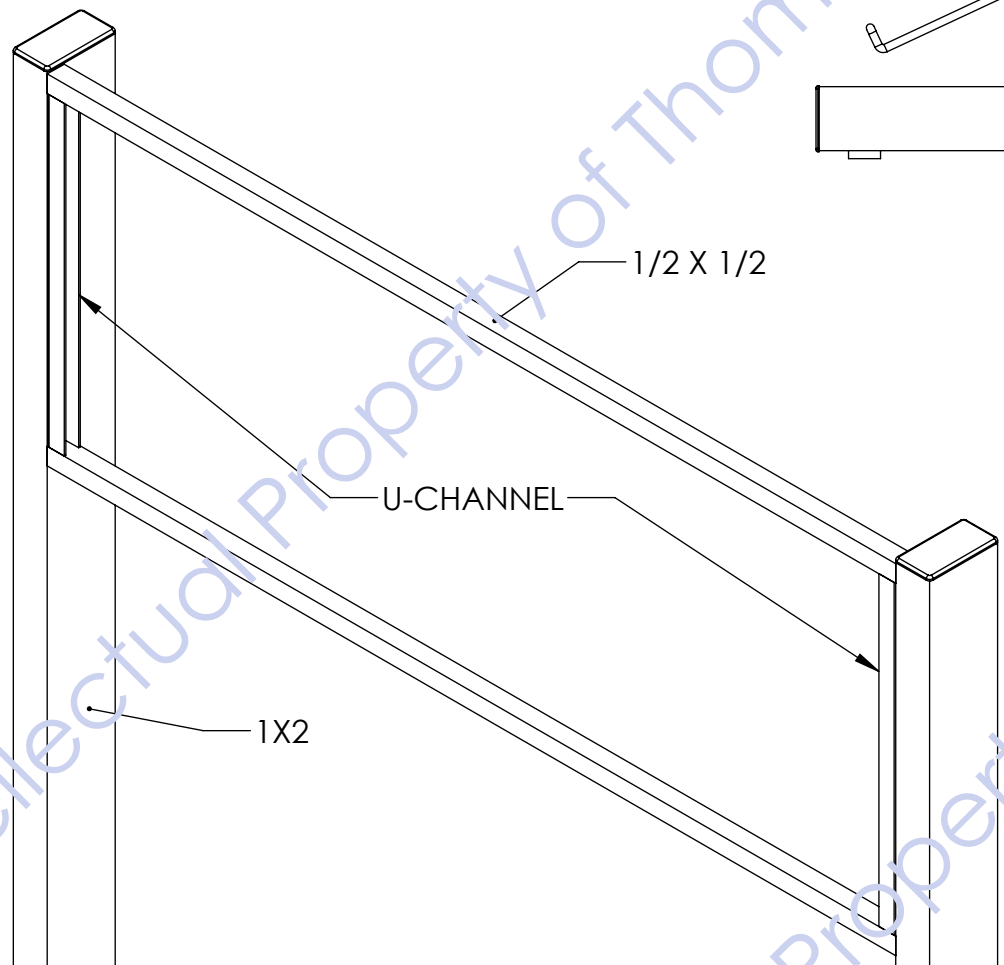

BLACK WRINKLE FINISH
ALL STEEL CONSTRUCTION
PLASTIC LEVELOR GLIDES
12 SHELVES
FULLY WELDED
MAX SAMPLE SIZE 12" X 24" X 2 CM THICK

SAMPLES THAT ARE 12X24X2CM DEPICTED

DETAIL OF SAMPLE "RESTS"/"ARMS"

SAMPLE
RESTS

PLASTIC HEADER SIGN