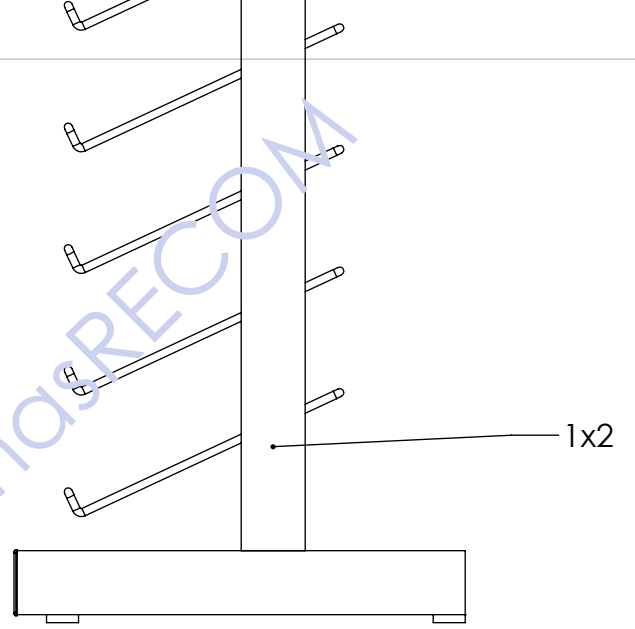

BLACK WRINKLE FINISH
ALL STEEL CONSTRUCTION
PLASTIC LEVELOR GLIDES
12 SHELVES
FULLY WELDED
MAX SAMPLE SIZE 12" X 24" X 2 CM THICK

SAMPLES THAT ARE 12X24X2CM DEPICTED

DETAIL OF SAMPLE "RESTS"/"ARMS"

SAMPLE
RESTS

PLASTIC HEADER SIGN