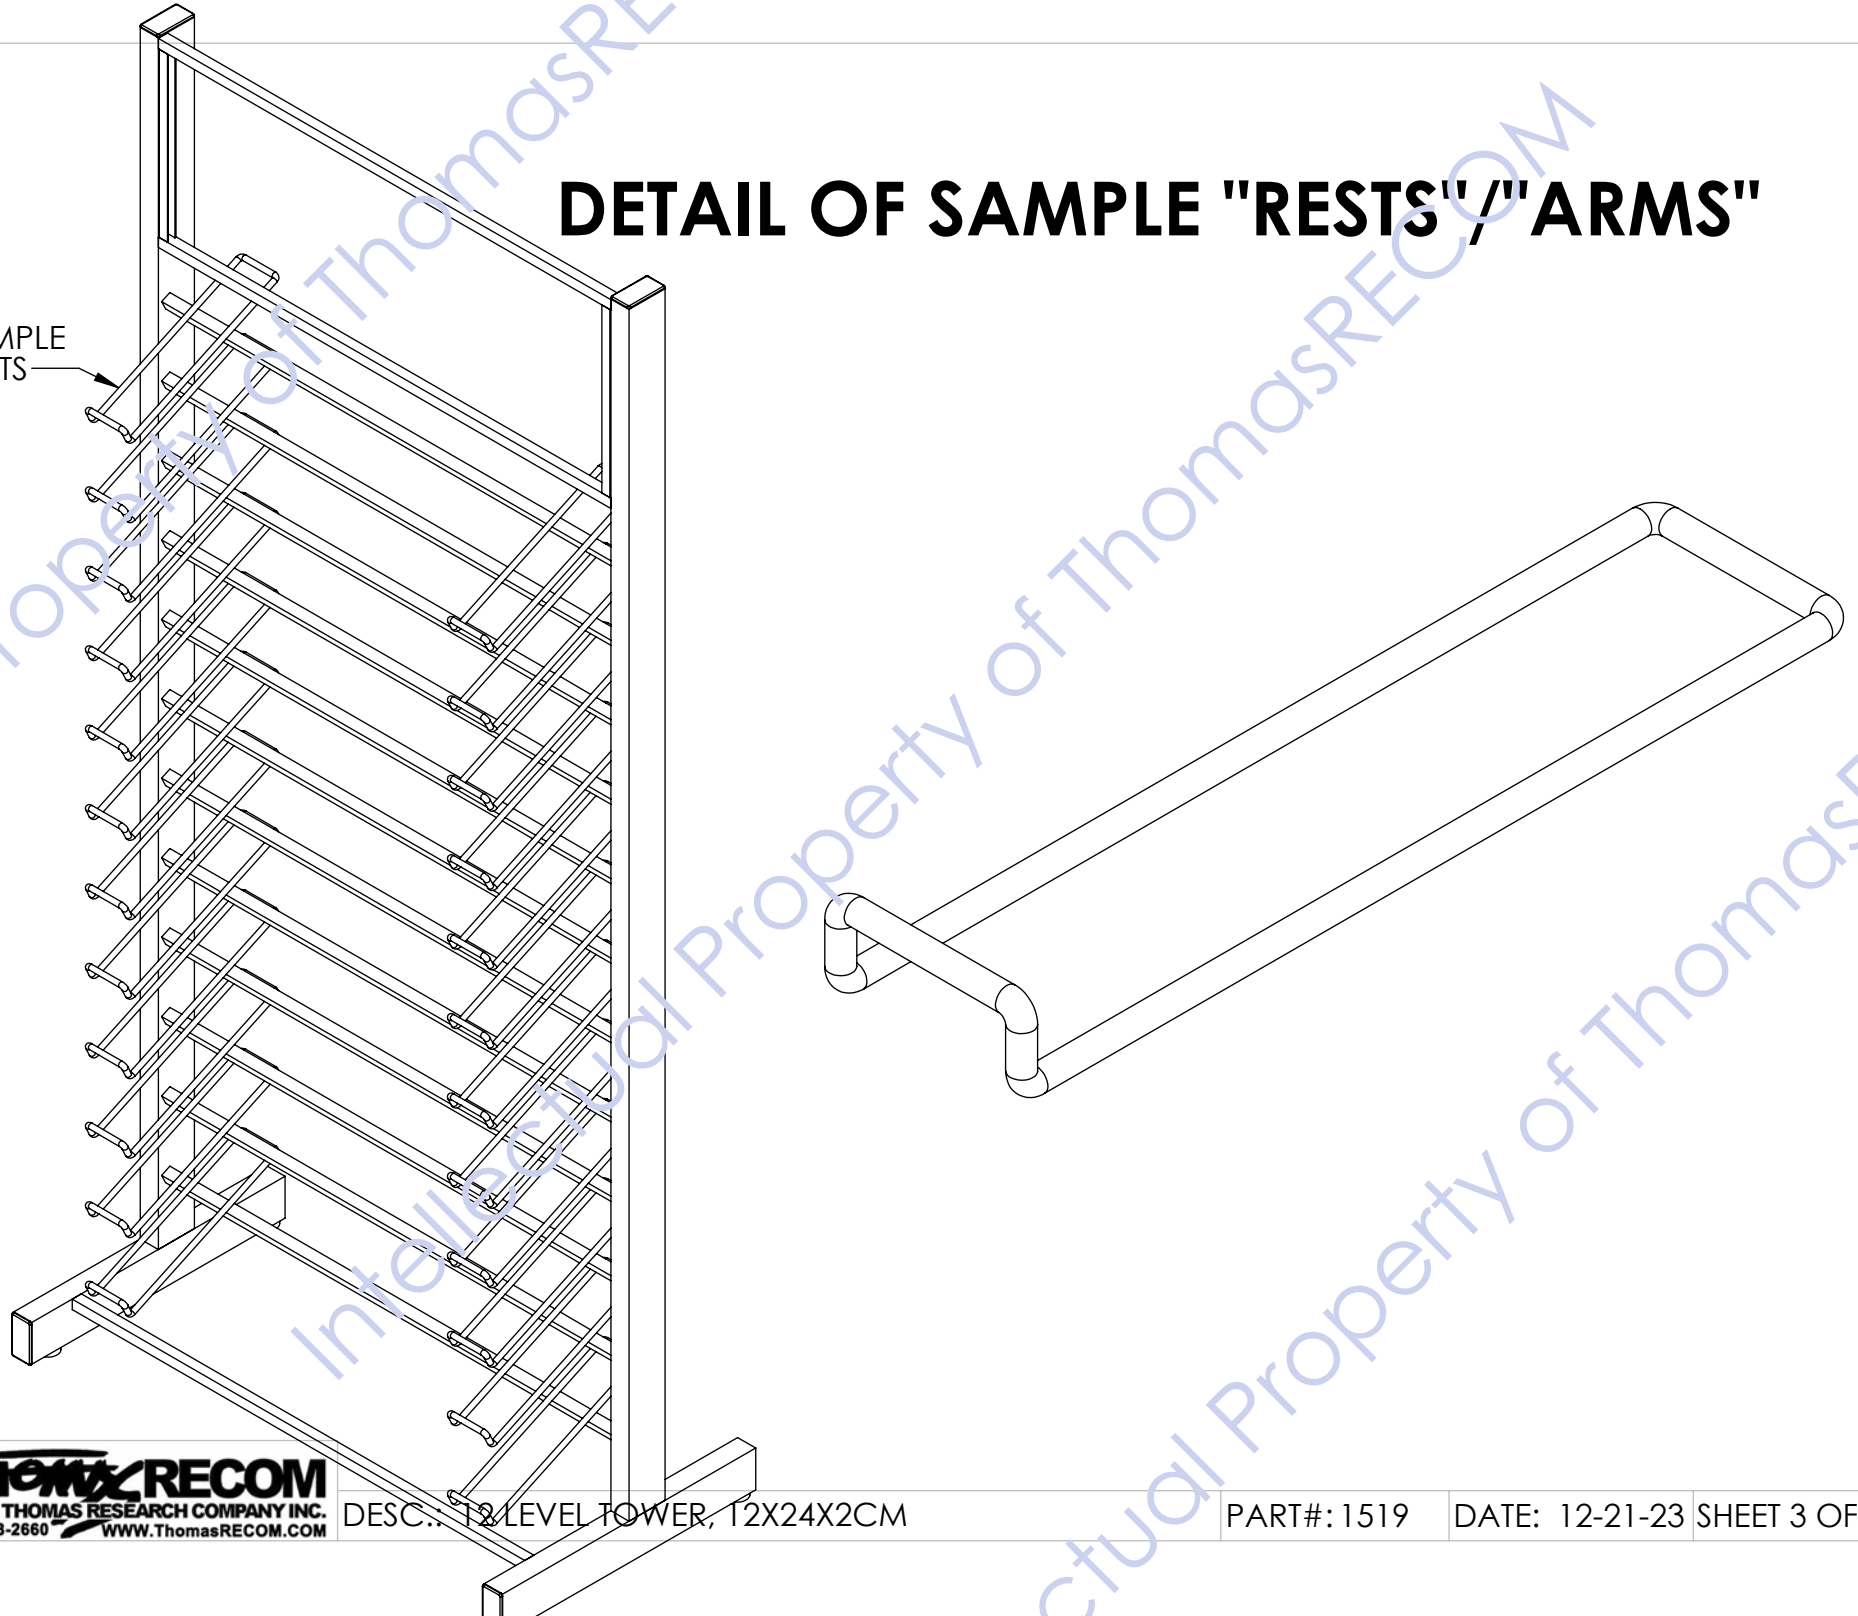

BLACK WRINKLE FINISH
ALL STEEL CONSTRUCTION
PLASTIC LEVELOR GLIDES
12 SHELVES
FULLY WELDED
MAX SAMPLE SIZE 12" X 24" X 2 CM THICK

SAMPLES THAT ARE 12X24X2CM DEPICTED

DETAIL OF SAMPLE "RESTS"/"ARMS"

SAMPLE
RESTS

PLASTIC HEADER SIGN