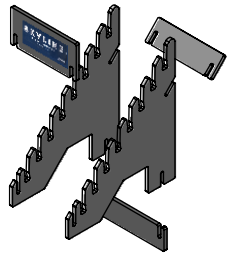

Back

"SLIP TOGETHER"
ASSEMBLY
(NO TOOLS
REQUIRED)

GRAPHIC
T.B.D.

"SLIP TOGETHER"
ASSEMBLY
(NO TOOLS
REQUIRED)

5/8" THICK BLACK MDF
WITH BLACK PAINTED
EDGES

"HOURLASS" SLOTS
ALLOW CUSTOMER TO "FLIP" SAMPLES
FOR VIEWING.

7
8"

DECAL ON FRONT T.B.D.