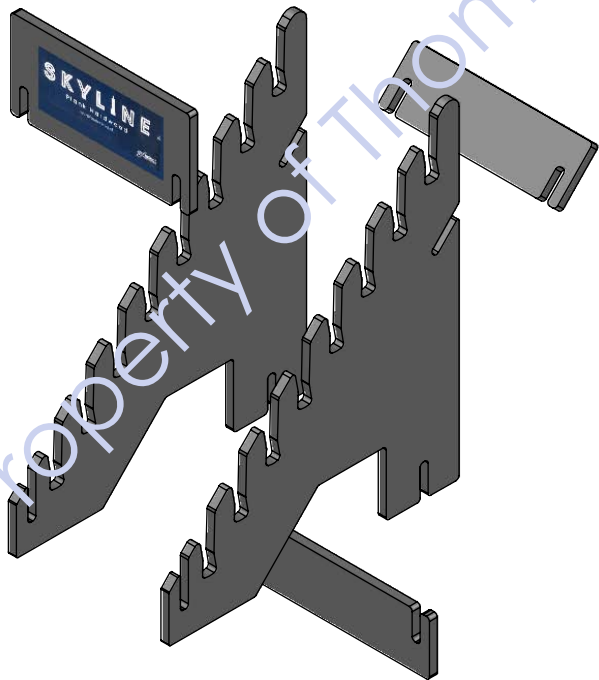

Back

"SLIP TOGETHER"
ASSEMBLY
(NO TOOLS
REQUIRED)

GRAPHIC
T.B.D.

"SLIP TOGETHER"
ASSEMBLY
(NO TOOLS
REQUIRED)

5/8" THICK BLACK MDF
WITH BLACK PAINTED
EDGES

"HOURLASS" SLOTS
ALLOW CUSTOMER TO "FLIP" SAMPLES
FOR VIEWING.

7
8"

DECAL ON FRONT T.B.D.