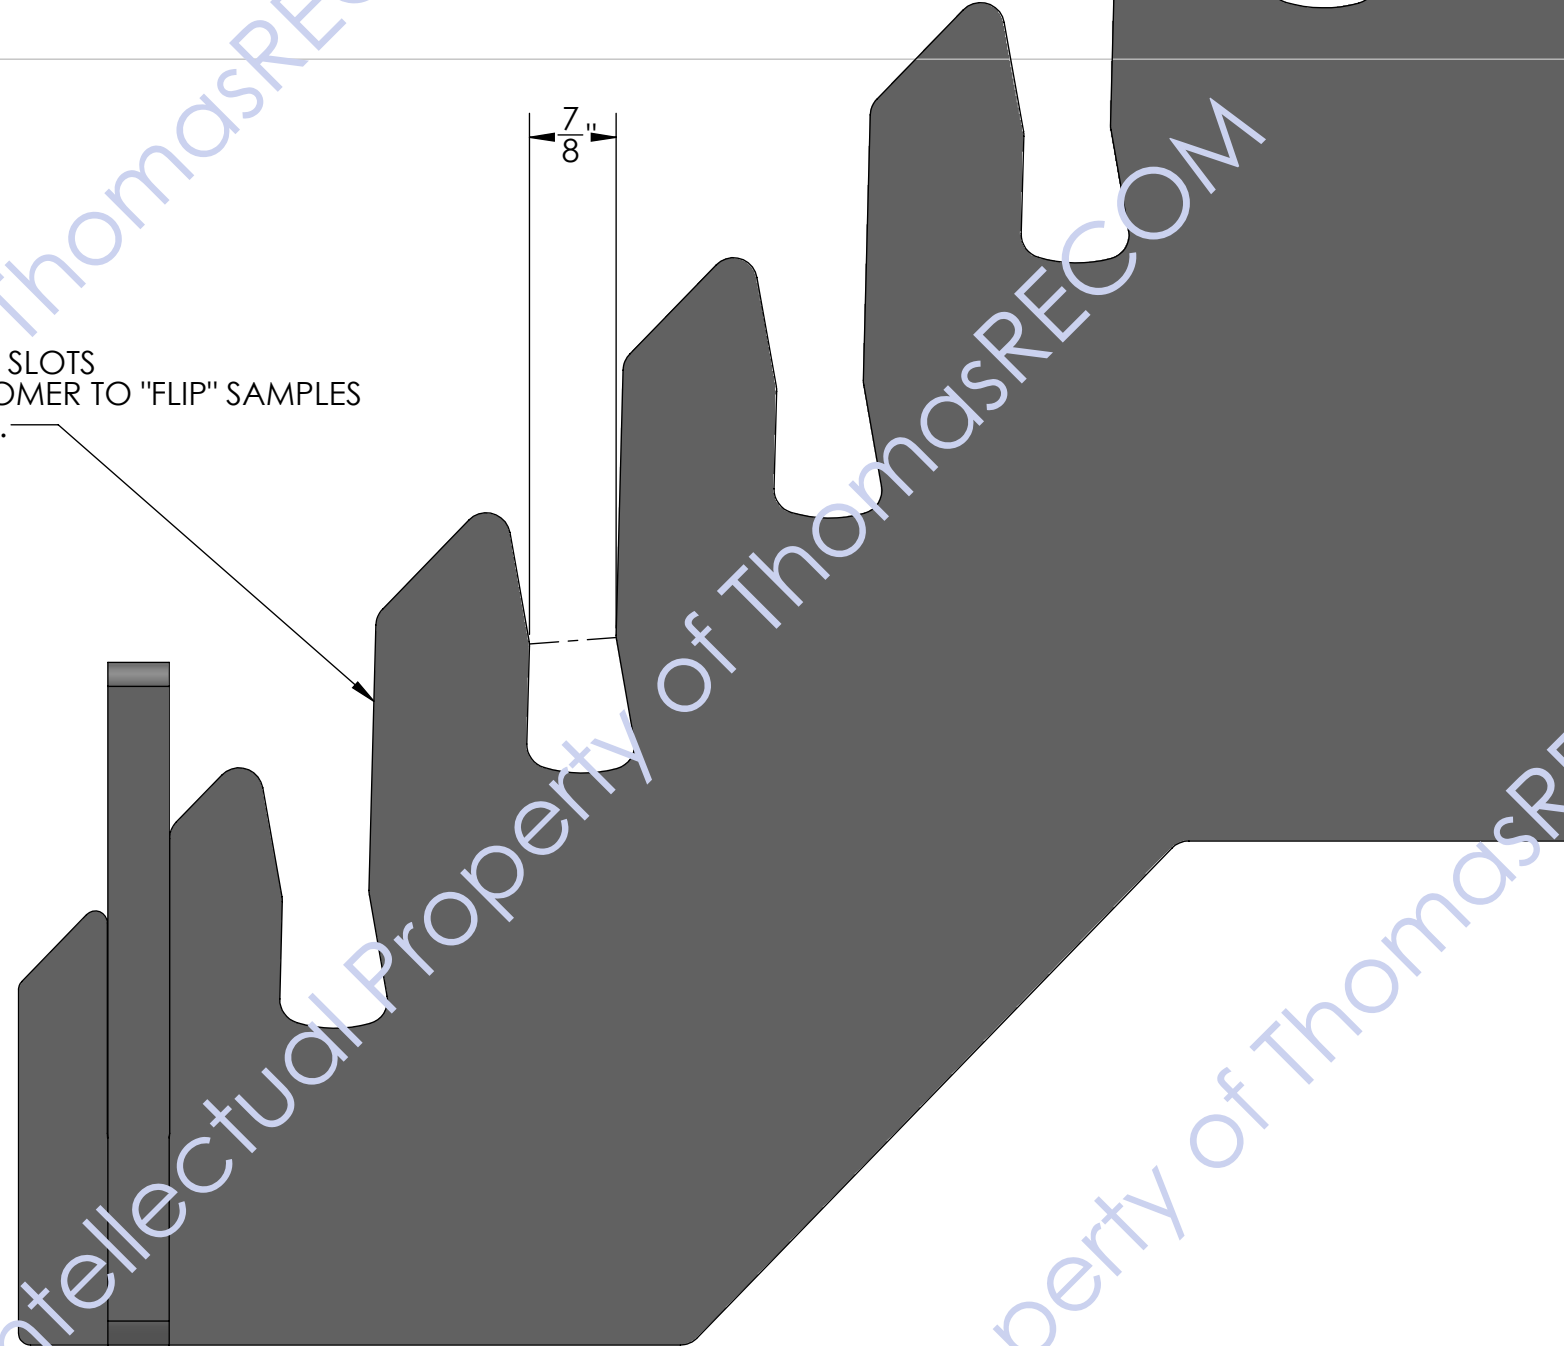

Back

"SLIP TOGETHER"
ASSEMBLY
(NO TOOLS
REQUIRED)

GRAPHIC
T.B.D.

"SLIP TOGETHER"
ASSEMBLY
(NO TOOLS
REQUIRED)

5/8" THICK BLACK MDF
WITH BLACK PAINTED
EDGES

"HOURLASS" SLOTS
ALLOW CUSTOMER TO "FLIP" SAMPLES
FOR VIEWING.

7
8"

DECAL ON FRONT T.B.D.