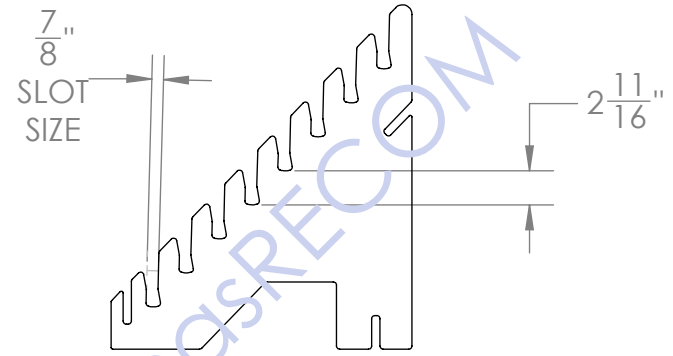

Back

"SLIP TOGETHER"
ASSEMBLY
(NO TOOLS
REQUIRED)

GRAPHIC
T.B.D.

"SLIP TOGETHER"
ASSEMBLY
(NO TOOLS
REQUIRED)

5/8" THICK BLACK MDF
WITH BLACK PAINTED
EDGES

"HOURLASS" SLOTS
ALLOW CUSTOMER TO "FLIP" SAMPLES
FOR VIEWING.

7
8"

DECAL ON FRONT T.B.D.