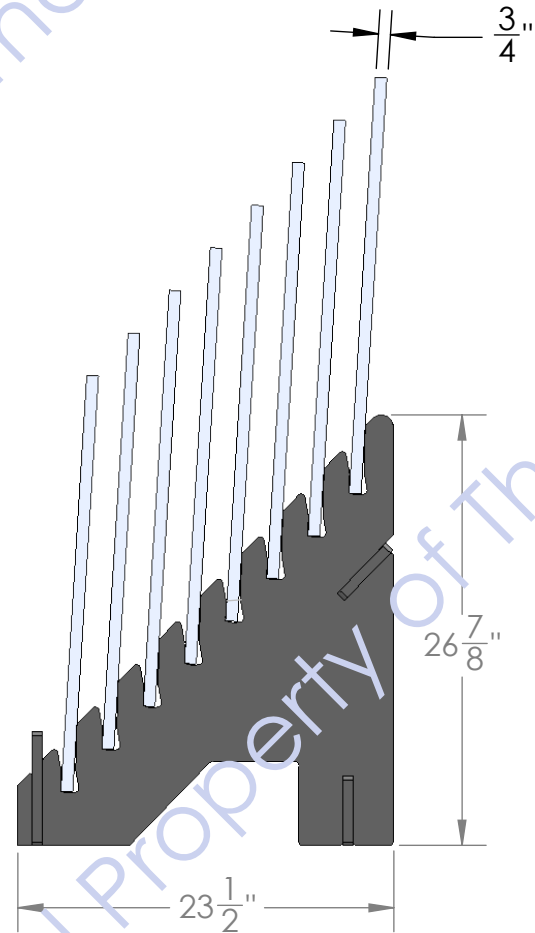

Back

"SLIP TOGETHER"
ASSEMBLY
(NO TOOLS
REQUIRED)

GRAPHIC
T.B.D.

"SLIP TOGETHER"
ASSEMBLY
(NO TOOLS
REQUIRED)

5/8" THICK BLACK MDF
WITH BLACK PAINTED
EDGES

"HOURLASS" SLOTS
ALLOW CUSTOMER TO "FLIP" SAMPLES
FOR VIEWING.

7
8"

DECAL ON FRONT T.B.D.