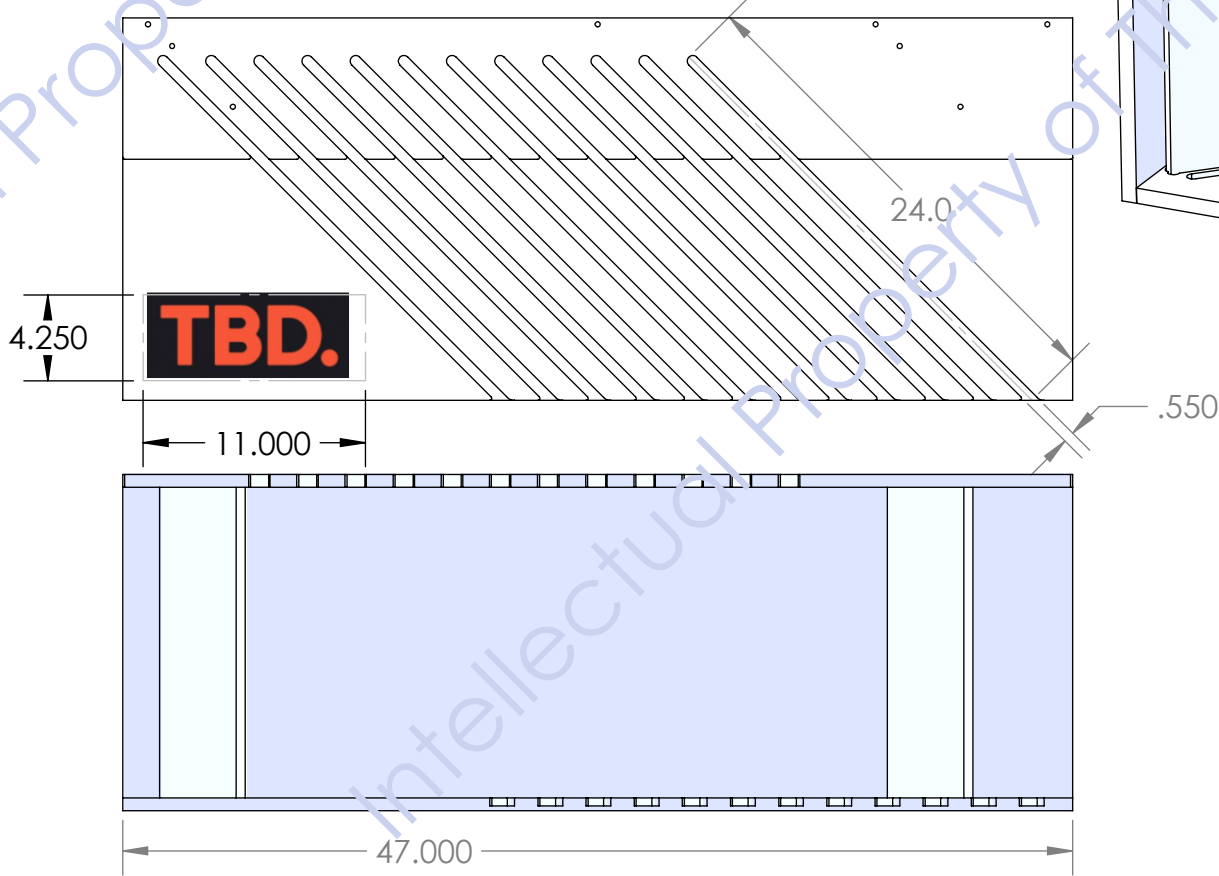

LEFT OR RIGHT
VERSIONS AVAILABLE
FOR DYNAMIC
PRESENTATION

24x48

ALL WHITE DISPLAY

ALL WHITE DISPLAY