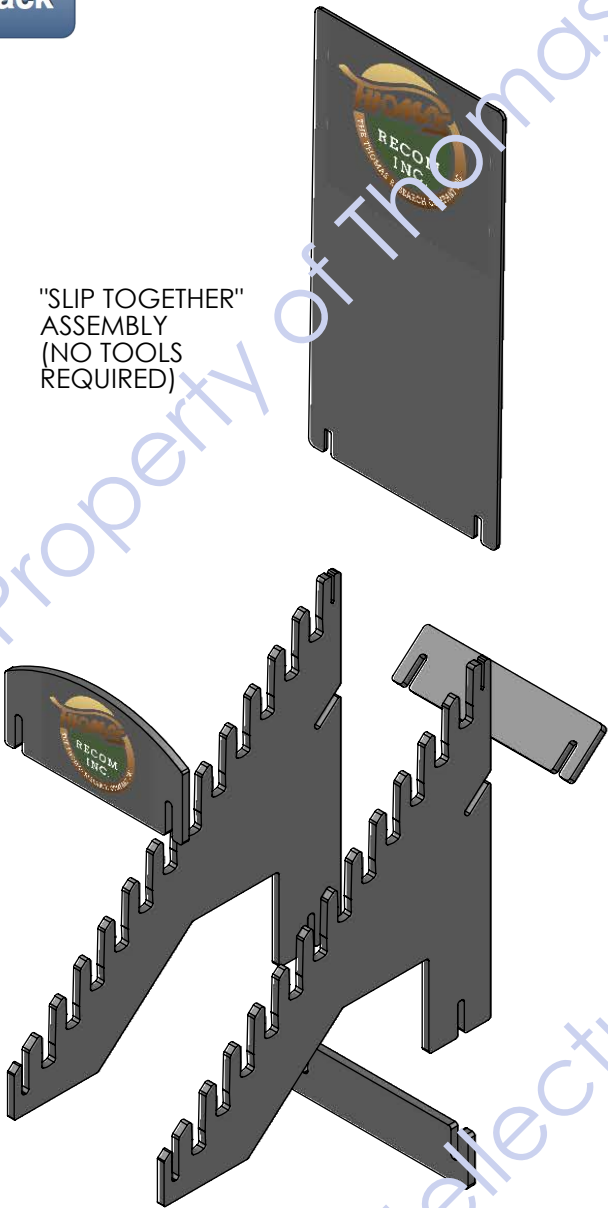

"SLIP TOGETHER"
ASSEMBLY
(NO TOOLS
REQUIRED)

GRAPHIC

SAMPLES
1.125" THICK

GRAPHIC

5/8" THICK BLACK MDF
WITH BLACK PAINTED
EDGES

"SLIP TOGETHER"
ASSEMBLY
(NO TOOLS
REQUIRED)

1 1/4"
SLOT
SIZE

29 15/16"

2 1/16"

31 1/4"

ACCOMODATES
UP TO
1 1/8" THICK
SAMPLES