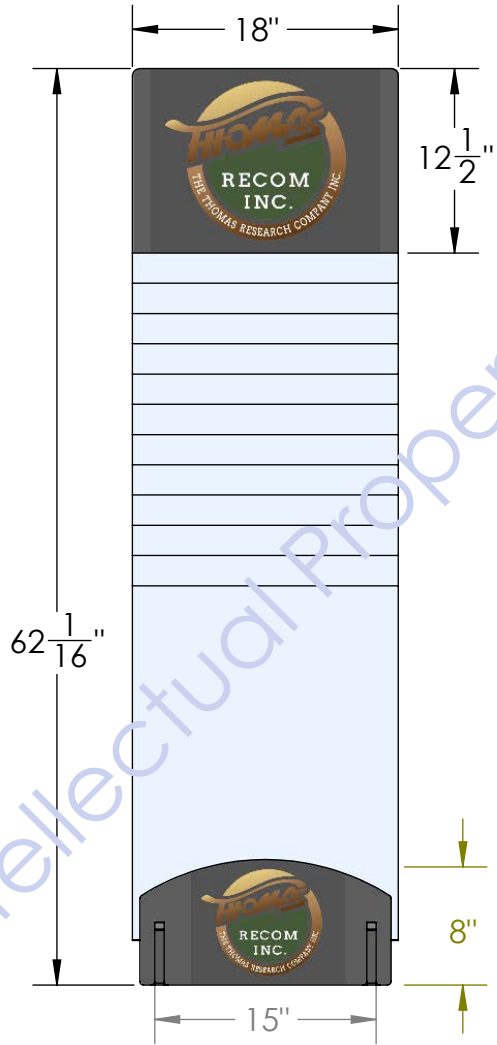

"SLIP TOGETHER"
ASSEMBLY
(NO TOOLS
REQUIRED)

GRAPHIC

SAMPLES
1.125" THICK

GRAPHIC

5/8" THICK BLACK MDF
WITH BLACK PAINTED
EDGES

"SLIP TOGETHER"
ASSEMBLY
(NO TOOLS
REQUIRED)

1 1/4"
SLOT
SIZE

29 15/16"

2 1/16"

31 1/4"

ACCOMODATES
UP TO
1 1/8" THICK
SAMPLES