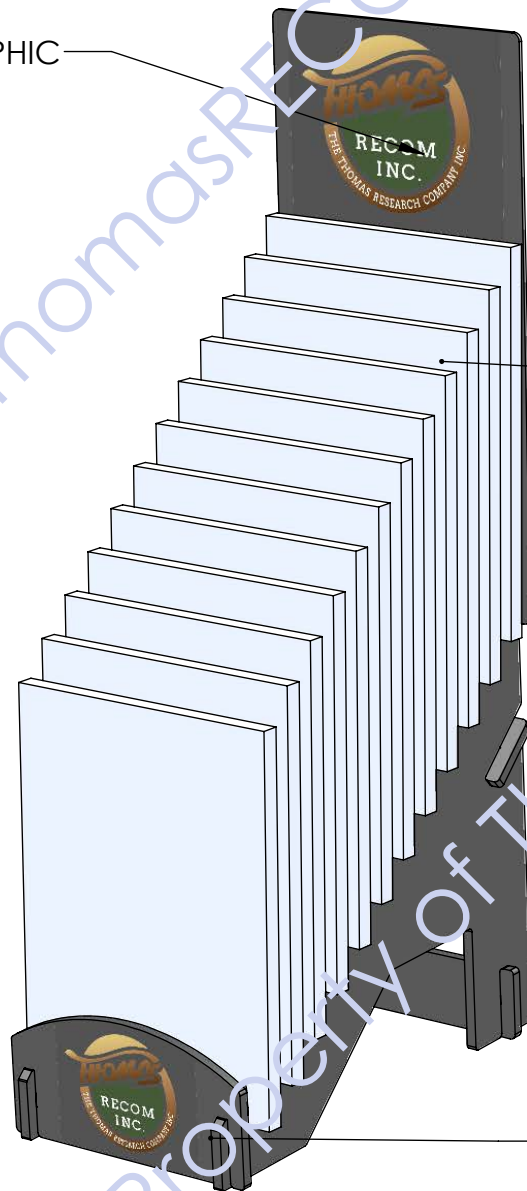

"SLIP TOGETHER"
ASSEMBLY
(NO TOOLS
REQUIRED)

GRAPHIC

SAMPLES
1.125" THICK

GRAPHIC

5/8" THICK BLACK MDF
WITH BLACK PAINTED
EDGES

"SLIP TOGETHER"
ASSEMBLY
(NO TOOLS
REQUIRED)

1 1/4"
SLOT
SIZE

29 15/16"

2 1/16"

31 1/4"

ACCOMODATES
UP TO
1 1/8" THICK
SAMPLES