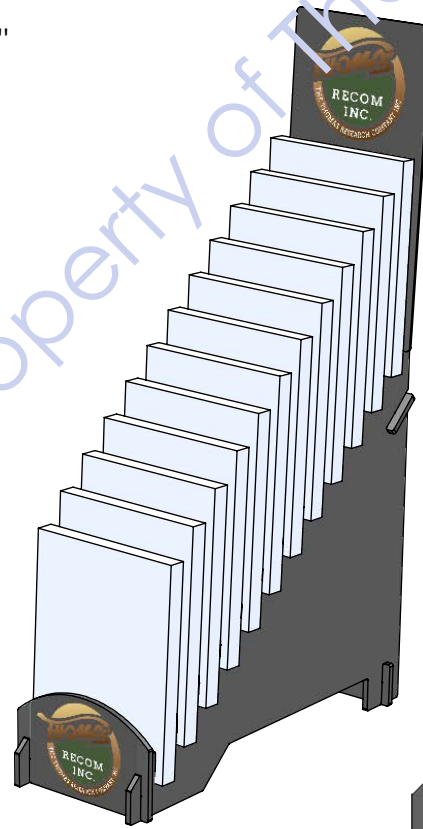

Back

GRAPHIC

GRAPHIC

"SLIP TOGETHER"
ASSEMBLY
(NO TOOLS
REQUIRED)

5/8" THICK BLACK MDF
WITH BLACK PAINTED
EDGES

"SLIP TOGETHER"
ASSEMBLY
(NO TOOLS
REQUIRED)

2 ¹/₈"
SLOT
SIZE

ACCOMMODATES
UP TO
2" THICK
SAMPLES