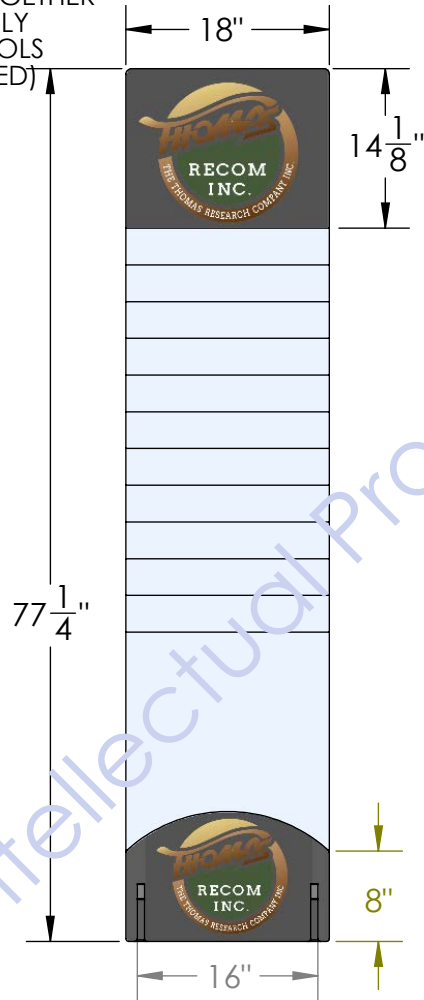

Back

GRAPHIC

GRAPHIC

"SLIP TOGETHER"
ASSEMBLY
(NO TOOLS
REQUIRED)

5/8" THICK BLACK MDF
WITH BLACK PAINTED
EDGES

"SLIP TOGETHER"
ASSEMBLY
(NO TOOLS
REQUIRED)

2 ¹/₈"
SLOT
SIZE

ACCOMMODATES
UP TO
2" THICK
SAMPLES