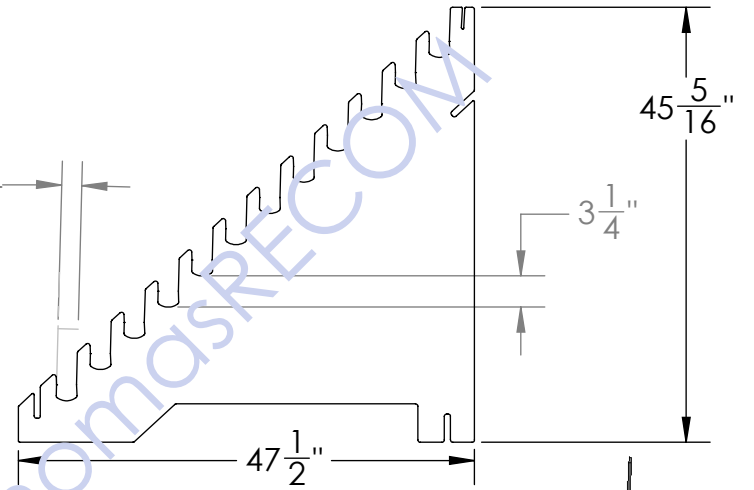

Back

GRAPHIC

GRAPHIC

"SLIP TOGETHER"
ASSEMBLY
(NO TOOLS
REQUIRED)

5/8" THICK BLACK MDF
WITH BLACK PAINTED
EDGES

"SLIP TOGETHER"
ASSEMBLY
(NO TOOLS
REQUIRED)

2 ¹/₈"
SLOT
SIZE

ACCOMMODATES
UP TO
2" THICK
SAMPLES