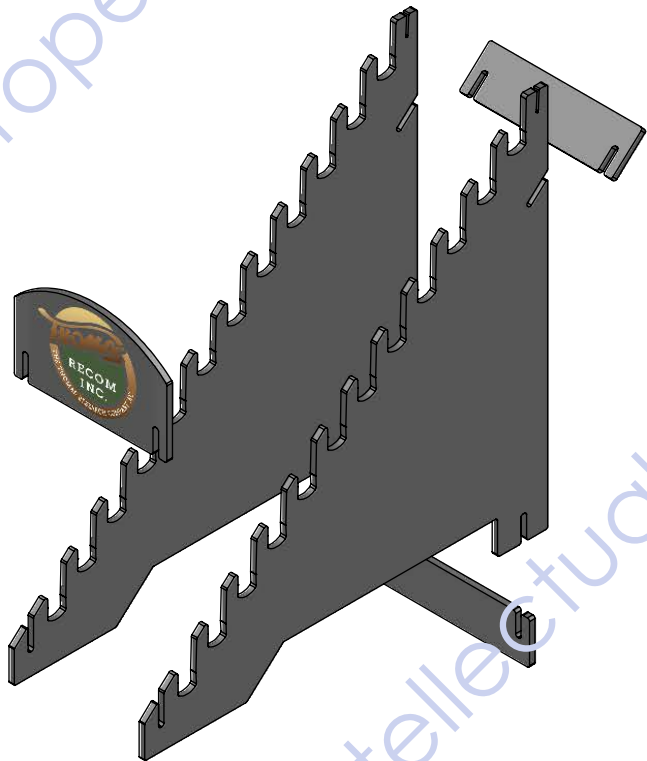

Back

GRAPHIC

GRAPHIC

"SLIP TOGETHER"
ASSEMBLY
(NO TOOLS
REQUIRED)

5/8" THICK BLACK MDF
WITH BLACK PAINTED
EDGES

"SLIP TOGETHER"
ASSEMBLY
(NO TOOLS
REQUIRED)

2 ¹/₈"
SLOT
SIZE

ACCOMMODATES
UP TO
2" THICK
SAMPLES