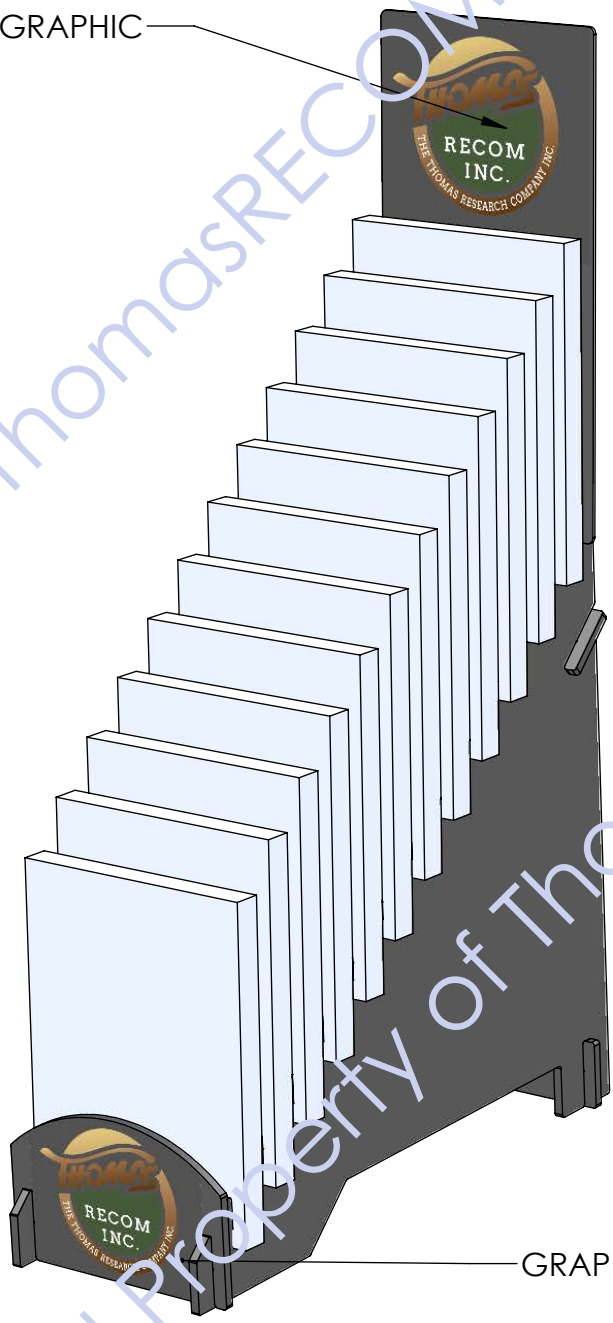

Back

GRAPHIC

GRAPHIC

"SLIP TOGETHER"
ASSEMBLY
(NO TOOLS
REQUIRED)

5/8" THICK BLACK MDF
WITH BLACK PAINTED
EDGES

"SLIP TOGETHER"
ASSEMBLY
(NO TOOLS
REQUIRED)

2 ¹/₈"
SLOT
SIZE

ACCOMMODATES
UP TO
2" THICK
SAMPLES