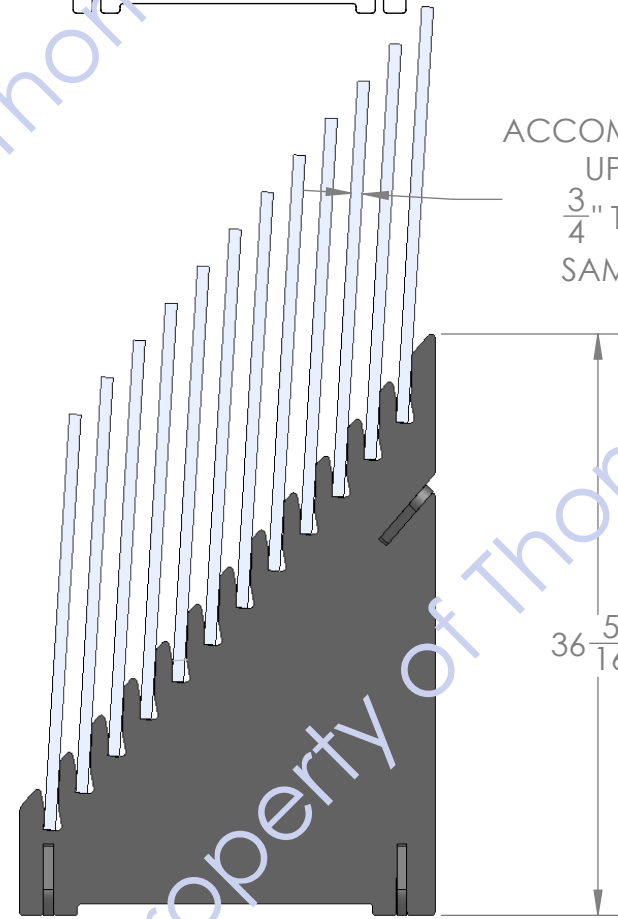

Back

"SLIP TOGETHER"  
ASSEMBLY  
(NO TOOLS  
REQUIRED)

"SLIP TOGETHER"  
ASSEMBLY  
(NO TOOLS  
REQUIRED)

5/8" THICK BLACK MDF  
WITH BLACK PAINTED  
EDGES

7/8"  
SLOT  
SIZE

2 5/16"

ACCOMODATES  
UP TO  
3/4" THICK  
SAMPLES

36 5/16"

26"

7/8"

SAWYER  
AND  
SOUTHERN

"HOURLASS" SLOTS  
ALLOW CUSTOMER TO "FLIP" SAMPLES  
FOR VIEWING.

Intellectual Property of ThomasRECOM