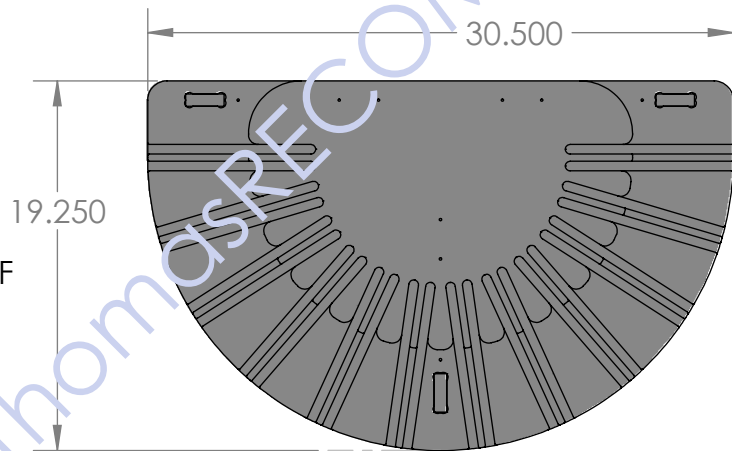

Back

UPPER SECTION IS 5/8" MDF PAINTED BLACK

BASE IS 1-1/4" THICK MDF PAINTED BLACK

SAMPLES DEPICTED: 10X40X3/8" THICK

6x24x3/8" THICK