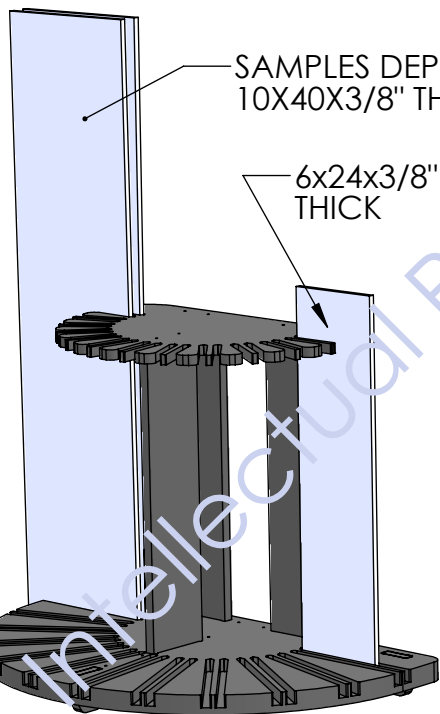

Back

UPPER SECTION IS 5/8" MDF PAINTED BLACK

BASE IS 1-1/4" THICK MDF PAINTED BLACK

SAMPLES DEPICTED: 10X40X3/8" THICK

6x24x3/8" THICK