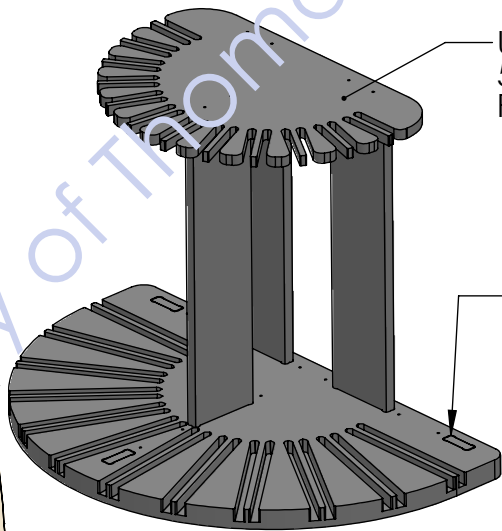

Back

UPPER SECTION IS 5/8" MDF PAINTED BLACK

BASE IS 1-1/4" THICK MDF PAINTED BLACK

SAMPLES DEPICTED: 10X40X3/8" THICK

6x24x3/8" THICK