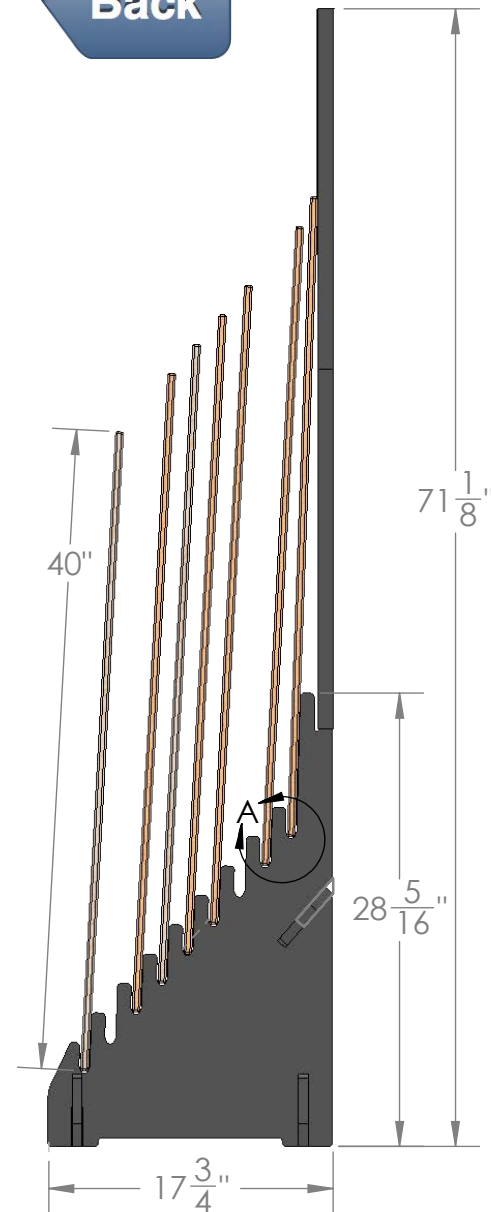

"V" SHAPE
BOTTOM

COLOR: BLACK WITH
BLACK PAINTED EDGES