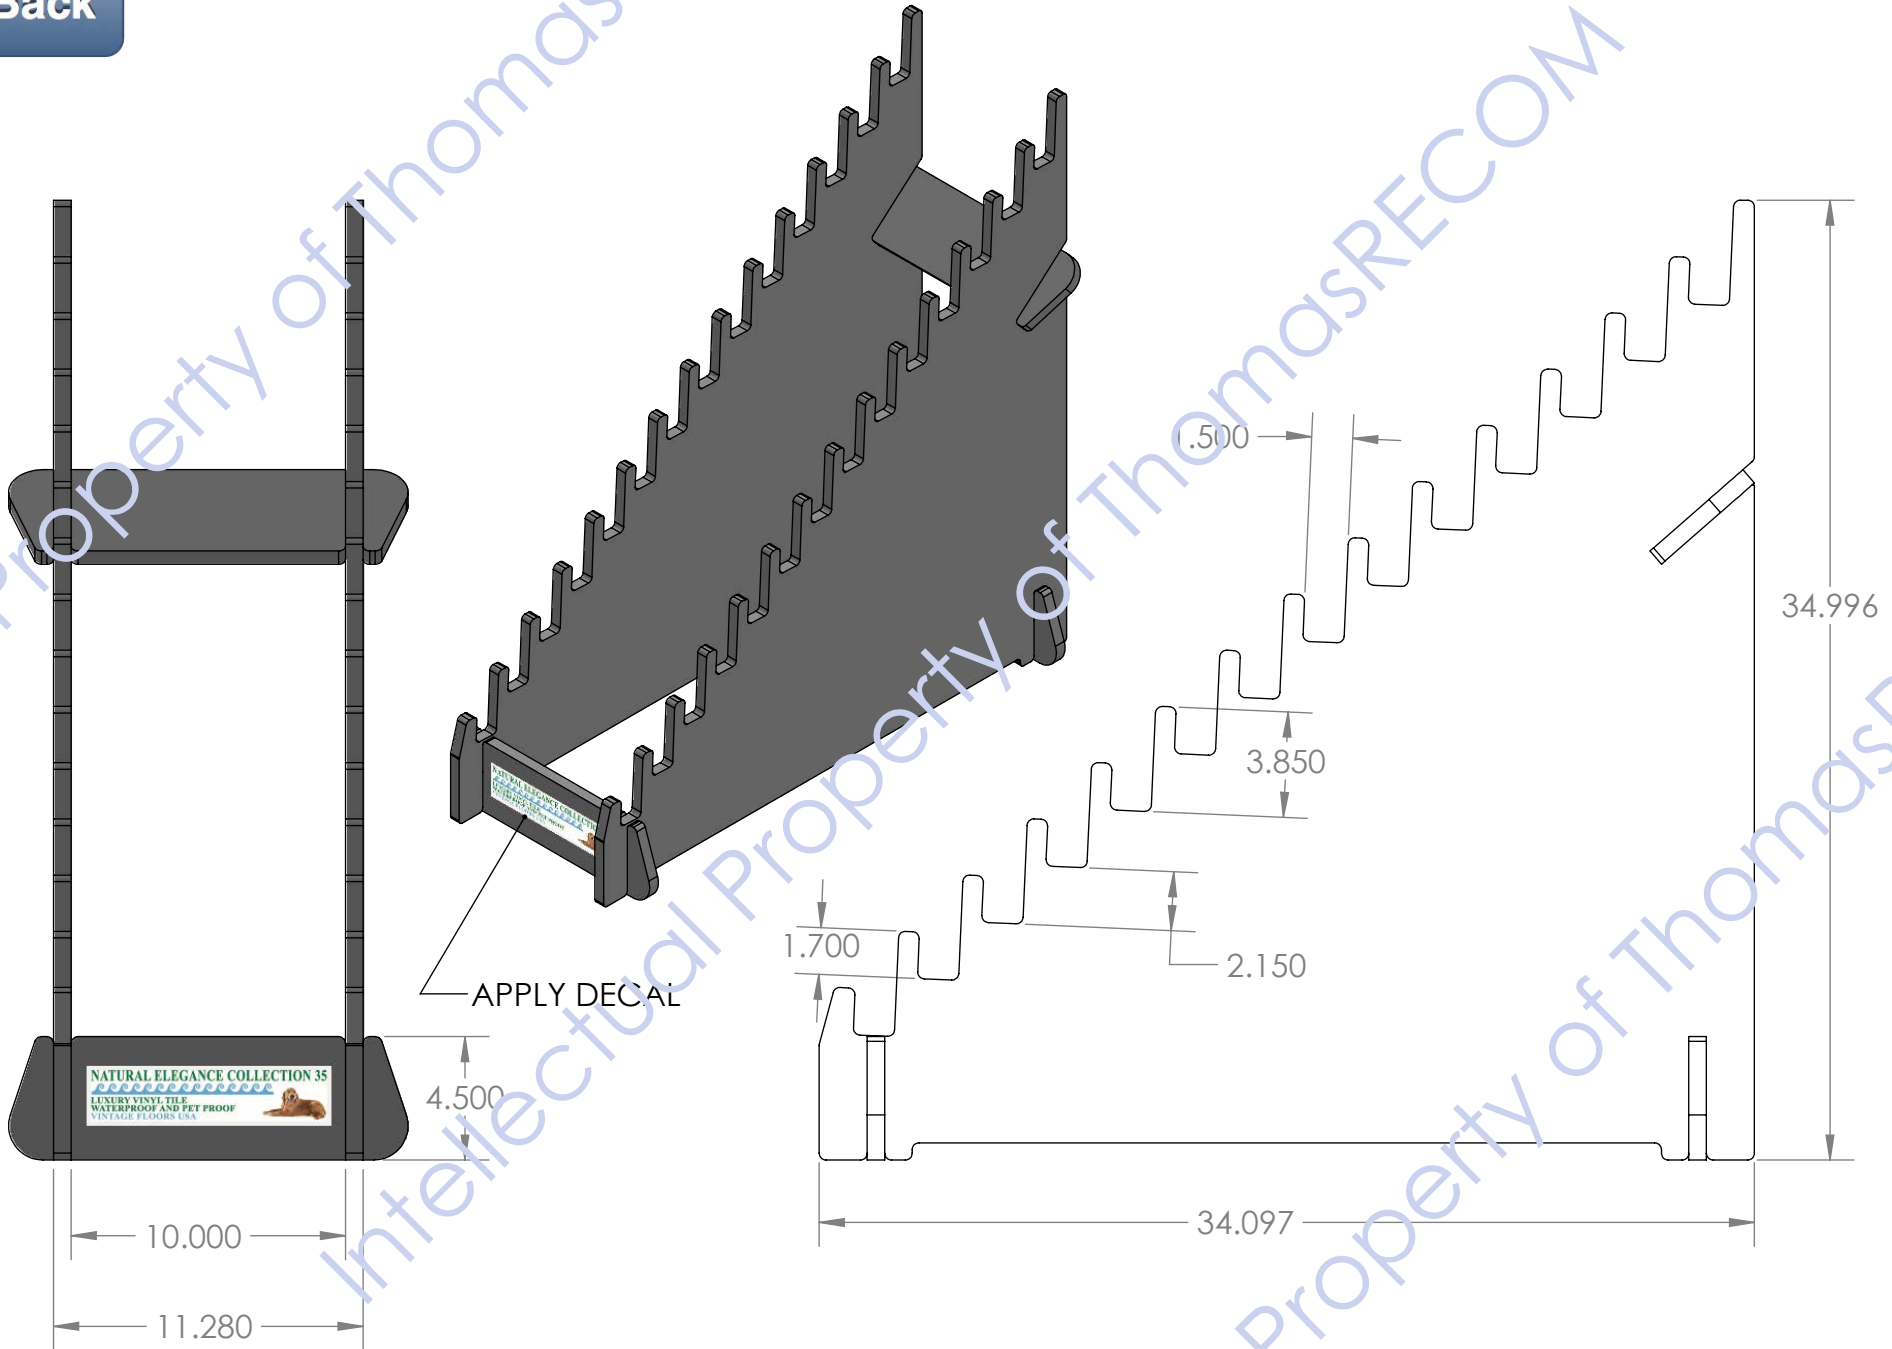

Back

2.188

NATURAL ELEGANCE COLLECTION 35

**LUXURY VINYL TILE
WATERPROOF AND PET PROOF
VINTAGE FLOORS USA**

9.000