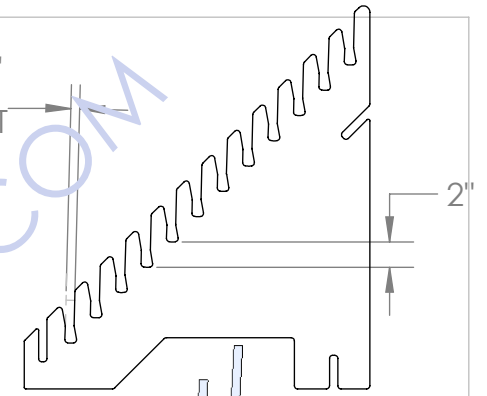

Back

BLACK DISPLAY WITH BLACK PAINTED EDGES

"SLIP TOGETHER"  
ASSEMBLY  
(NO TOOLS  
REQUIRED)

GRAPHIC

"SLIP TOGETHER"  
ASSEMBLY  
(NO TOOLS  
REQUIRED)

5/8" THICK BLACK MDF  
WITH BLACK PAINTED  
EDGES

11"  
16"  
SLOT  
SIZE

ACCOMODATES  
UP TO  
1"  
2"  
THICK  
SAMPLES

Intellectual Property of ThomasRECOM