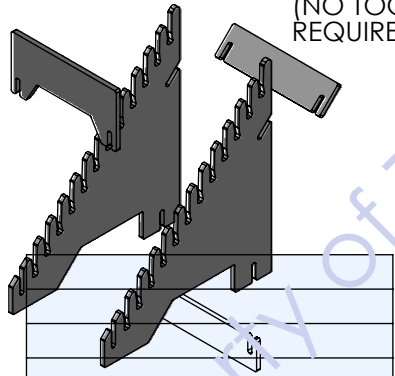

Back

BLACK DISPLAY WITH BLACK PAINTED EDGES

"SLIP TOGETHER"  
ASSEMBLY  
(NO TOOLS  
REQUIRED)

GRAPHIC

"SLIP TOGETHER"  
ASSEMBLY  
(NO TOOLS  
REQUIRED)

5/8" THICK BLACK MDF  
WITH BLACK PAINTED  
EDGES

11"  
16"  
SLOT  
SIZE

ACCOMODATES  
UP TO  
1"  
2"  
THICK  
SAMPLES

Intellectual Property of ThomasRECOM