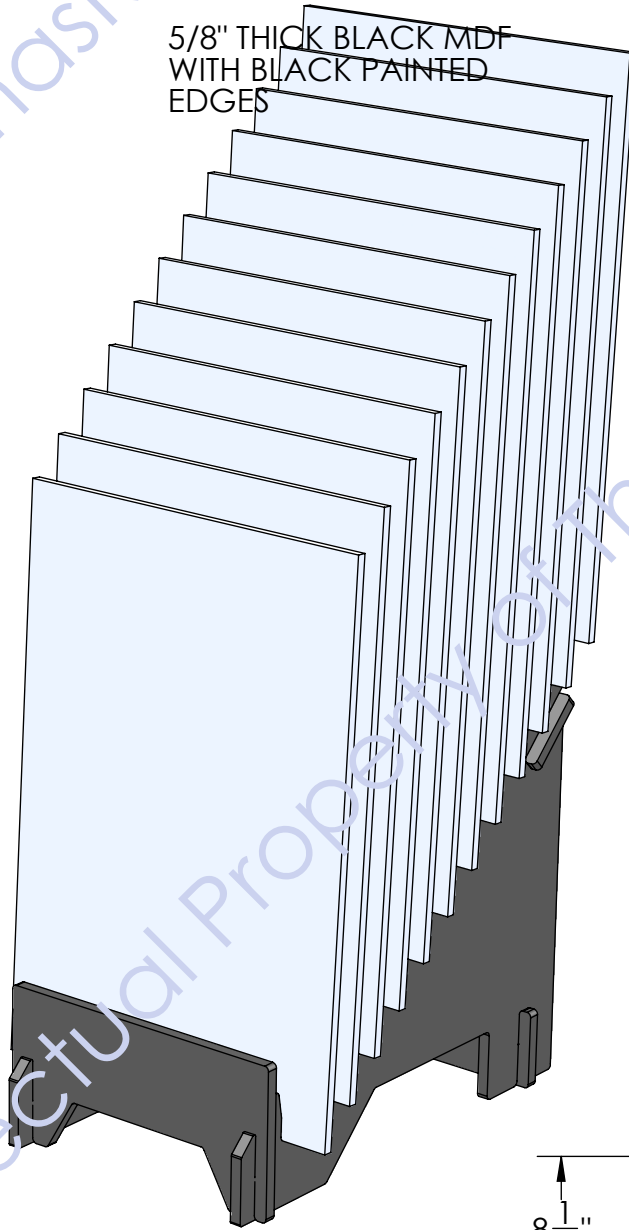

Back

BLACK DISPLAY WITH BLACK PAINTED EDGES

"SLIP TOGETHER"  
ASSEMBLY  
(NO TOOLS  
REQUIRED)

GRAPHIC

"SLIP TOGETHER"  
ASSEMBLY  
(NO TOOLS  
REQUIRED)

5/8" THICK BLACK MDF  
WITH BLACK PAINTED  
EDGES

11"  
16"  
SLOT  
SIZE

ACCOMODATES  
UP TO  
1"  
2"  
THICK  
SAMPLES

Intellectual Property of ThomasRECOM