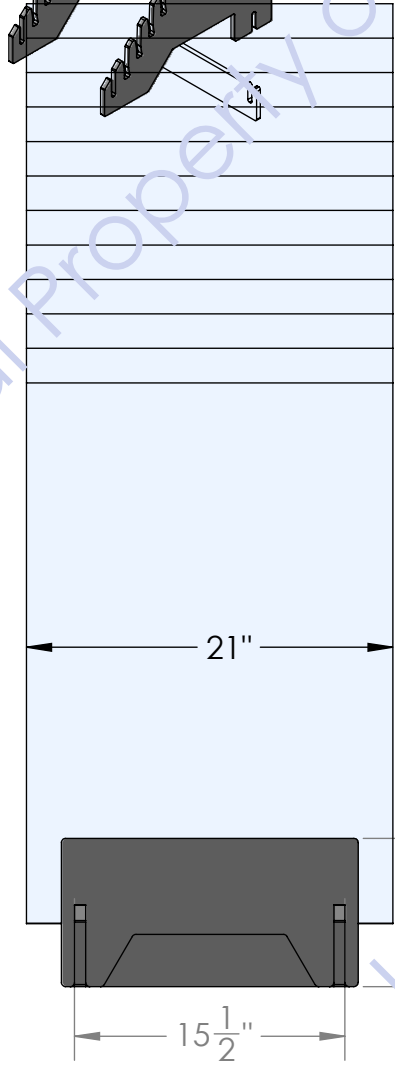

Back

BLACK DISPLAY WITH BLACK PAINTED EDGES

"SLIP TOGETHER"  
ASSEMBLY  
(NO TOOLS  
REQUIRED)

GRAPHIC

"SLIP TOGETHER"  
ASSEMBLY  
(NO TOOLS  
REQUIRED)

5/8" THICK BLACK MDF  
WITH BLACK PAINTED  
EDGES

11"  
16"  
SLOT  
SIZE

ACCOMODATES  
UP TO  
1"  
2"  
THICK  
SAMPLES

Intellectual Property of ThomasRECOM