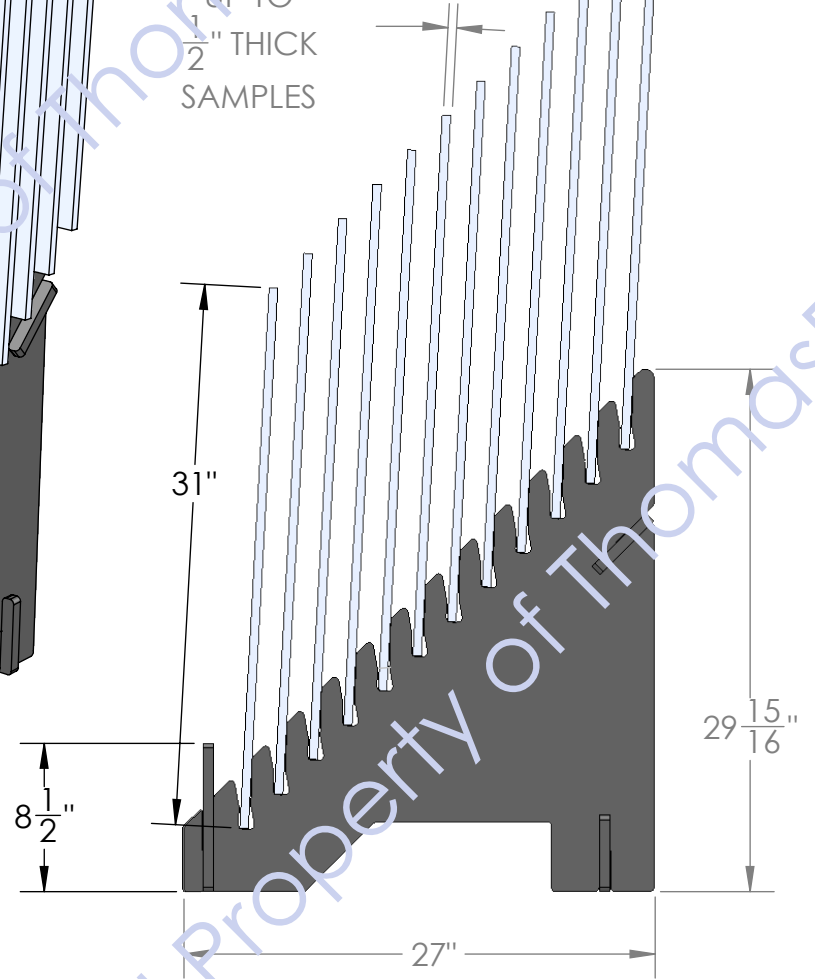

Back

BLACK DISPLAY WITH BLACK PAINTED EDGES

"SLIP TOGETHER"  
ASSEMBLY  
(NO TOOLS  
REQUIRED)

GRAPHIC

"SLIP TOGETHER"  
ASSEMBLY  
(NO TOOLS  
REQUIRED)

5/8" THICK BLACK MDF  
WITH BLACK PAINTED  
EDGES

11"  
16"  
SLOT  
SIZE

ACCOMODATES  
UP TO  
1"  
2"  
THICK  
SAMPLES

Intellectual Property of ThomasRECOM