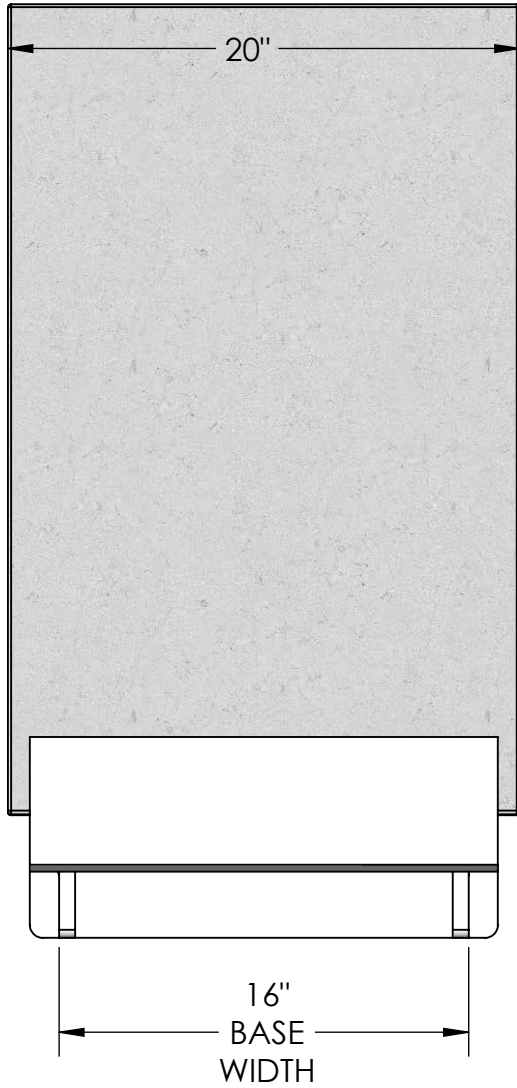

PACKED 1/CTN  
FOLKSTONE GRAY