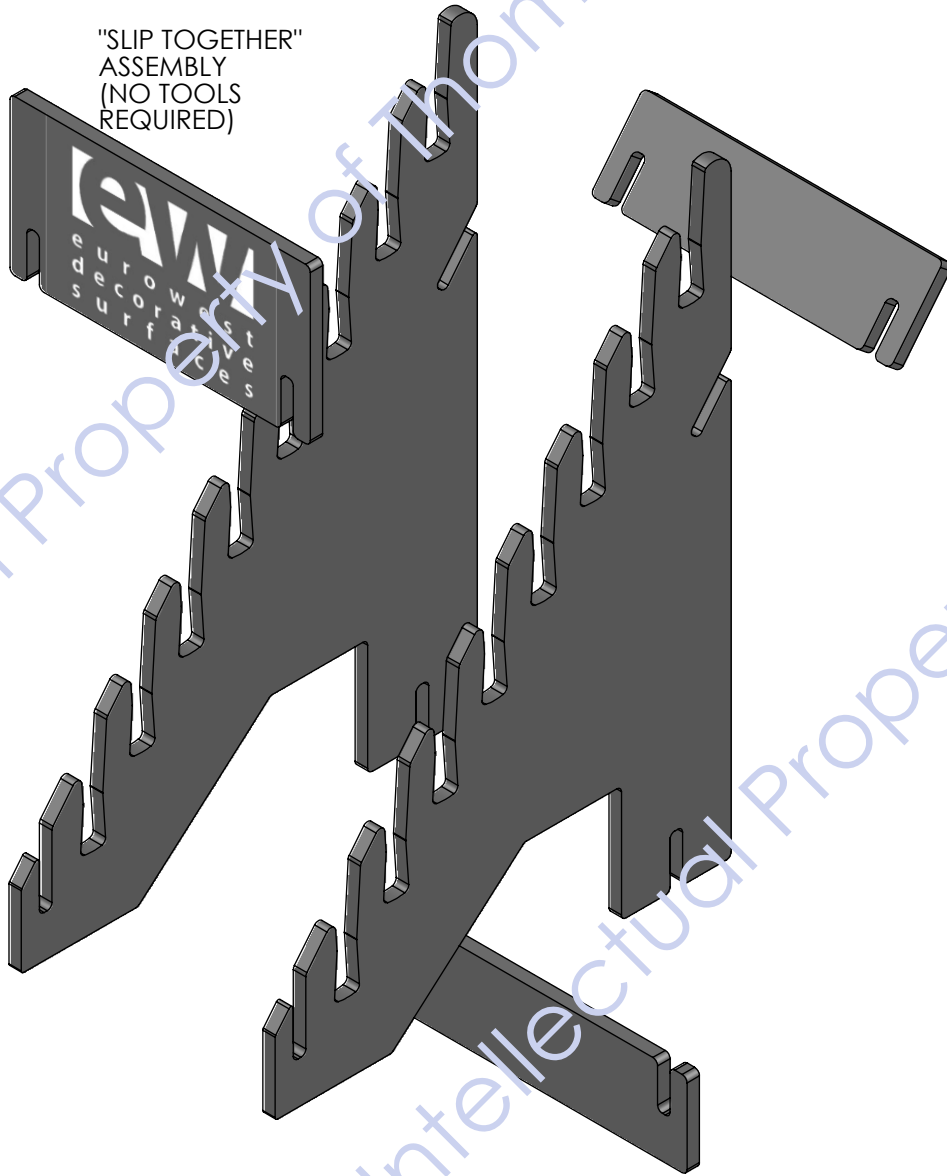

Back

"SLIP TOGETHER"
ASSEMBLY
(NO TOOLS
REQUIRED)

"SLIP TOGETHER"
ASSEMBLY
(NO TOOLS
REQUIRED)

5/8" THICK BLACK MDF
WITH BLACK PAINTED
EDGES

1"
SLOT
SIZE

3 3/16"