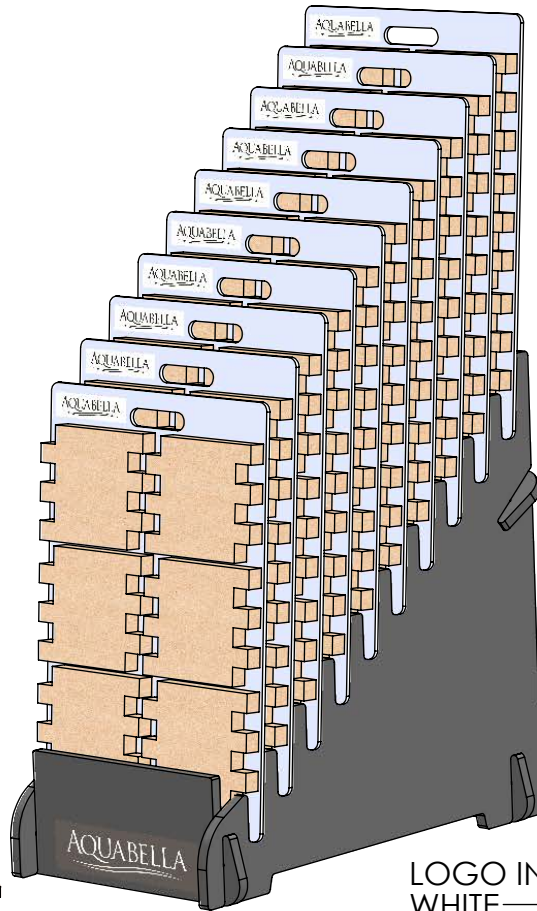

SCREEN-PRINT TOOLING REQUIRED

Back

LOGO IN WHITE

Disclaimer: The variations in color and shade of this sample may differ from the actual product to be installed. It is highly recommended to inspect your product before installing. Use conitutes acceptance

9 <sup>11</sup>/<sub>16</sub>"

<sup>7</sup>/<sub>16</sub>"

DISCLAIMER

LOGO

16"

AQUABELLA

WHITE ON BOTH SIDES

LOGO

4 <sup>1</sup>/<sub>2</sub>"

AQUABELLA

1 <sup>1</sup>/<sub>16</sub>"

Disclaimer: The variations in color and shade of this sample may differ from the actual product to be installed. It is highly recommended to inspect your product before installing. Use conitutes acceptance