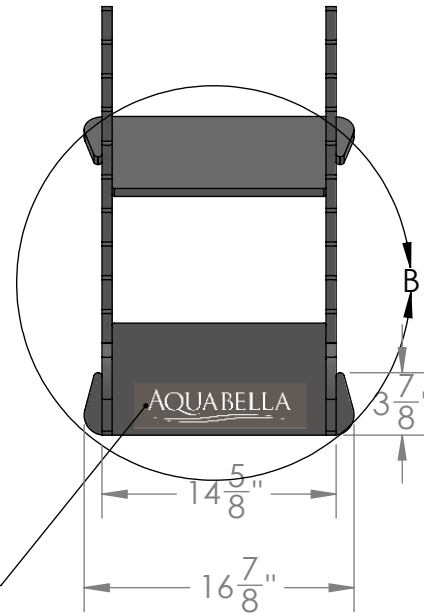

SCREEN-PRINT TOOLING REQUIRED

Back

LOGO IN WHITE

Disclaimer: The variations in color and shade of this sample may differ from the actual product to be installed. It is highly recommended to inspect your product before installing. Use conitutes acceptance

9 <sup>11</sup>/<sub>16</sub>"

<sup>7</sup>/<sub>16</sub>"

DISCLAIMER

LOGO

16"

AQUABELLA

WHITE ON BOTH SIDES

LOGO

4 <sup>1</sup>/<sub>2</sub>"

AQUABELLA

1 <sup>1</sup>/<sub>16</sub>"

Disclaimer: The variations in color and shade of this sample may differ from the actual product to be installed. It is highly recommended to inspect your product before installing. Use conitutes acceptance