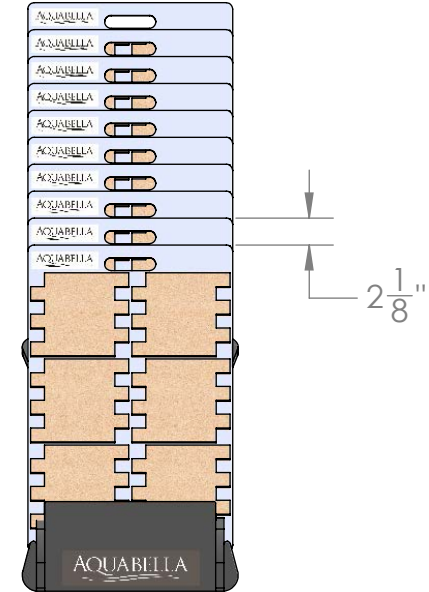

SCREEN-PRINT TOOLING REQUIRED

Back

LOGO IN WHITE

Disclaimer: The variations in color and shade of this sample may differ from the actual product to be installed. It is highly recommended to inspect your product before installing. Use conitutes acceptance

9 <sup>11</sup>/<sub>16</sub>"

<sup>7</sup>/<sub>16</sub>"

DISCLAIMER

LOGO

16"

AQUABELLA

WHITE ON BOTH SIDES

LOGO

4 <sup>1</sup>/<sub>2</sub>"

AQUABELLA

1 <sup>1</sup>/<sub>16</sub>"

Disclaimer: The variations in color and shade of this sample may differ from the actual product to be installed. It is highly recommended to inspect your product before installing. Use conitutes acceptance