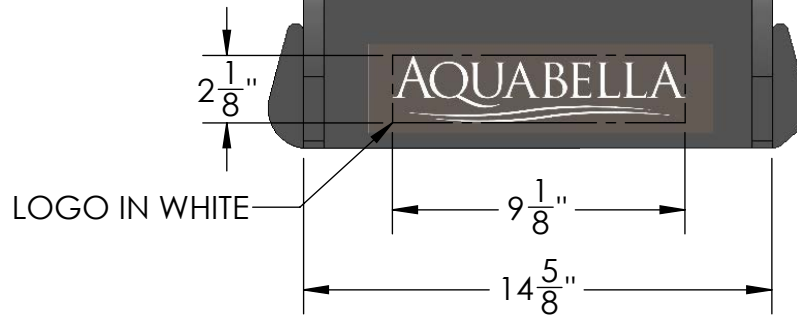

SCREEN-PRINT TOOLING REQUIRED

Back

LOGO IN WHITE

Disclaimer: The variations in color and shade of this sample may differ from the actual product to be installed. It is highly recommended to inspect your product before installing. Use conitutes acceptance

9 <sup>11</sup>/<sub>16</sub>"

<sup>7</sup>/<sub>16</sub>"

DISCLAIMER

LOGO

16"

AQUABELLA

WHITE ON BOTH SIDES

LOGO

4 <sup>1</sup>/<sub>2</sub>"

AQUABELLA

1 <sup>1</sup>/<sub>16</sub>"

Disclaimer: The variations in color and shade of this sample may differ from the actual product to be installed. It is highly recommended to inspect your product before installing. Use conitutes acceptance