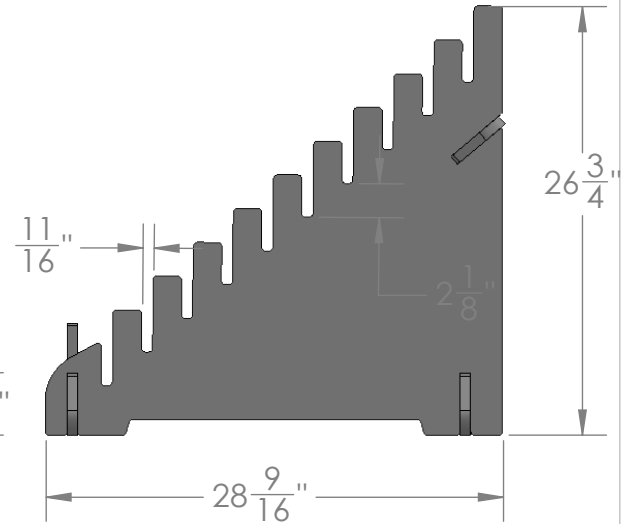

SCREEN-PRINT TOOLING REQUIRED

Back

LOGO IN WHITE