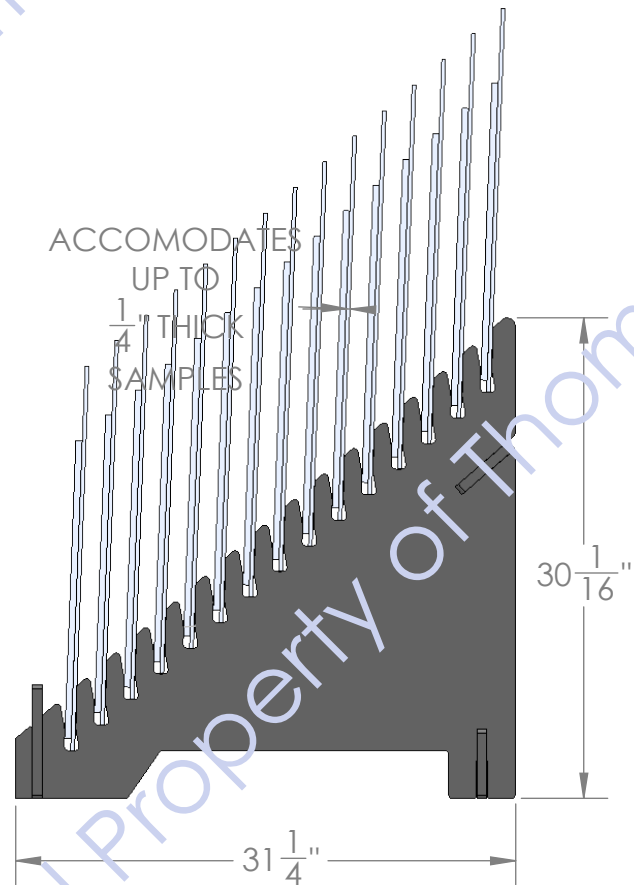

Back

"SLIP TOGETHER"
ASSEMBLY
(NO TOOLS
REQUIRED)

GRAPHIC

"SLIP TOGETHER"
ASSEMBLY
(NO TOOLS
REQUIRED)

5/8" THICK BLACK MDF
WITH BLACK PAINTED
EDGES

11/16"
SLOT
SIZE

ACCOMODATES
UP TO
1/4" THICK
SAMPLES

AREA AVAILABLE FOR GRAPHIC