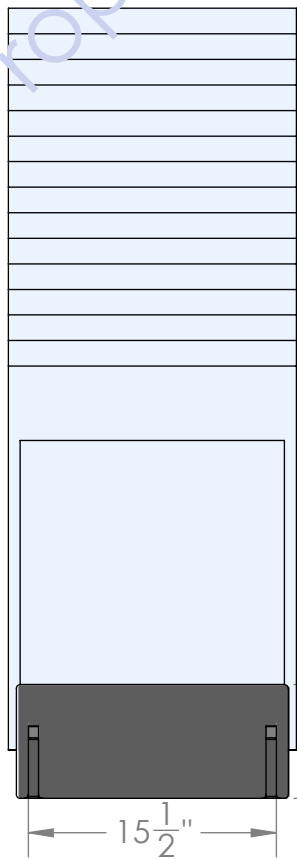

Back

"SLIP TOGETHER"
ASSEMBLY
(NO TOOLS
REQUIRED)

GRAPHIC

"SLIP TOGETHER"
ASSEMBLY
(NO TOOLS
REQUIRED)

5/8" THICK BLACK MDF
WITH BLACK PAINTED
EDGES

11/16"
SLOT
SIZE

ACCOMODATES
UP TO
1/4" THICK
SAMPLES

AREA AVAILABLE FOR GRAPHIC