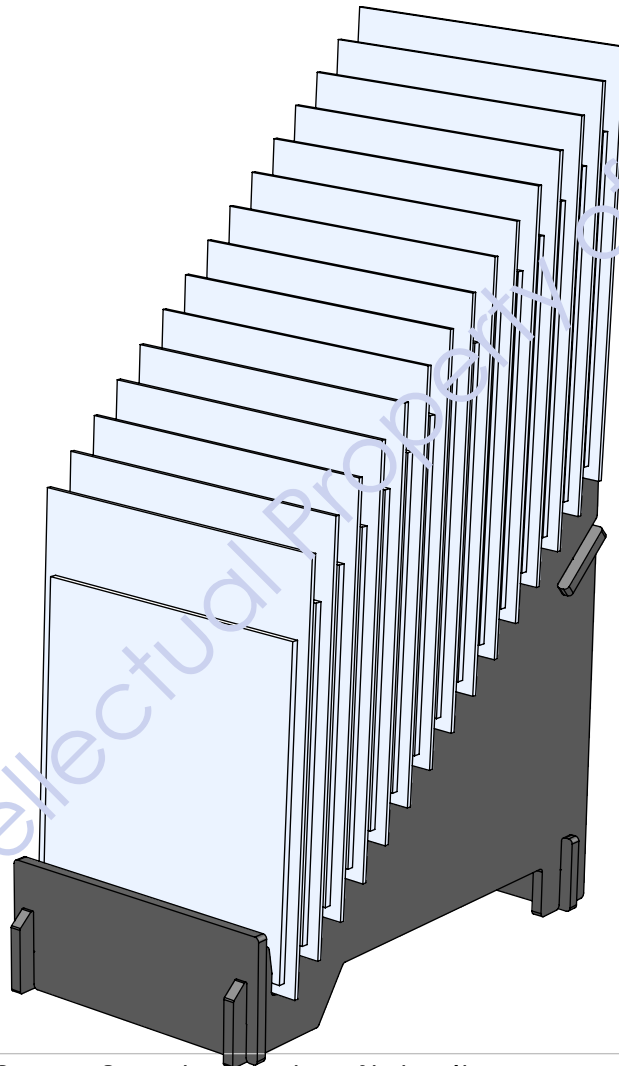

Back

"SLIP TOGETHER"
ASSEMBLY
(NO TOOLS
REQUIRED)

GRAPHIC

"SLIP TOGETHER"
ASSEMBLY
(NO TOOLS
REQUIRED)

5/8" THICK BLACK MDF
WITH BLACK PAINTED
EDGES

11/16"
SLOT
SIZE

ACCOMODATES
UP TO
1/4" THICK
SAMPLES

AREA AVAILABLE FOR GRAPHIC