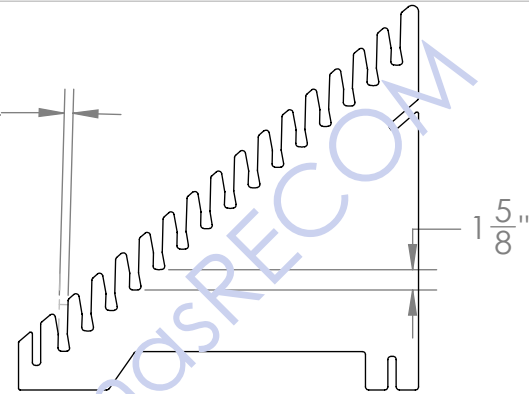

Back

"SLIP TOGETHER"
ASSEMBLY
(NO TOOLS
REQUIRED)

GRAPHIC

"SLIP TOGETHER"
ASSEMBLY
(NO TOOLS
REQUIRED)

5/8" THICK BLACK MDF
WITH BLACK PAINTED
EDGES

11/16"
SLOT
SIZE

ACCOMODATES
UP TO
1/4" THICK
SAMPLES

AREA AVAILABLE FOR GRAPHIC