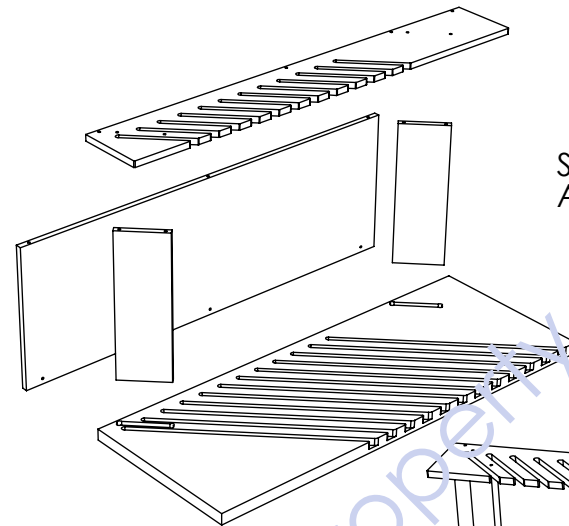

Back

24x48

ALL WHITE DISPLAY

BLACK SCREEN LOGO

ALL WHITE DISPLAY

SCREW TOGETHER
AS SHOWN

SCREW TOGETHER
AS SHOWN

SCREW TOGETHER
AS SHOWN

SCREW TOGETHER
AS SHOWN