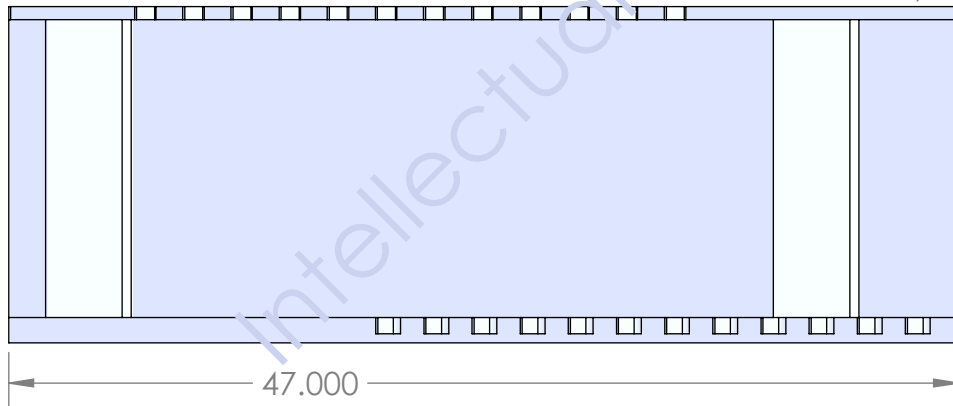

Back

24x48

ALL WHITE DISPLAY

BLACK SCREEN LOGO

ALL WHITE DISPLAY

SCREW TOGETHER
AS SHOWN

SCREW TOGETHER
AS SHOWN

SCREW TOGETHER
AS SHOWN

SCREW TOGETHER
AS SHOWN