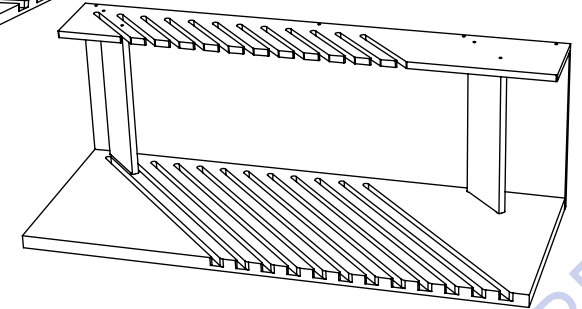

Back

24x48

ALL WHITE DISPLAY

BLACK SCREEN LOGO

ALL WHITE DISPLAY

SCREW TOGETHER
AS SHOWN

SCREW TOGETHER
AS SHOWN

SCREW TOGETHER
AS SHOWN

SCREW TOGETHER
AS SHOWN