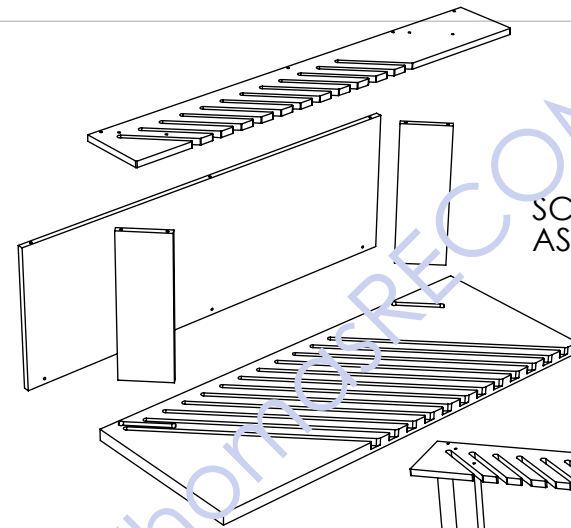

Back

24x48

ALL WHITE DISPLAY

BLACK SCREEN LOGO

ALL WHITE DISPLAY

SCREW TOGETHER
AS SHOWN

SCREW TOGETHER
AS SHOWN

SCREW TOGETHER
AS SHOWN

SCREW TOGETHER
AS SHOWN