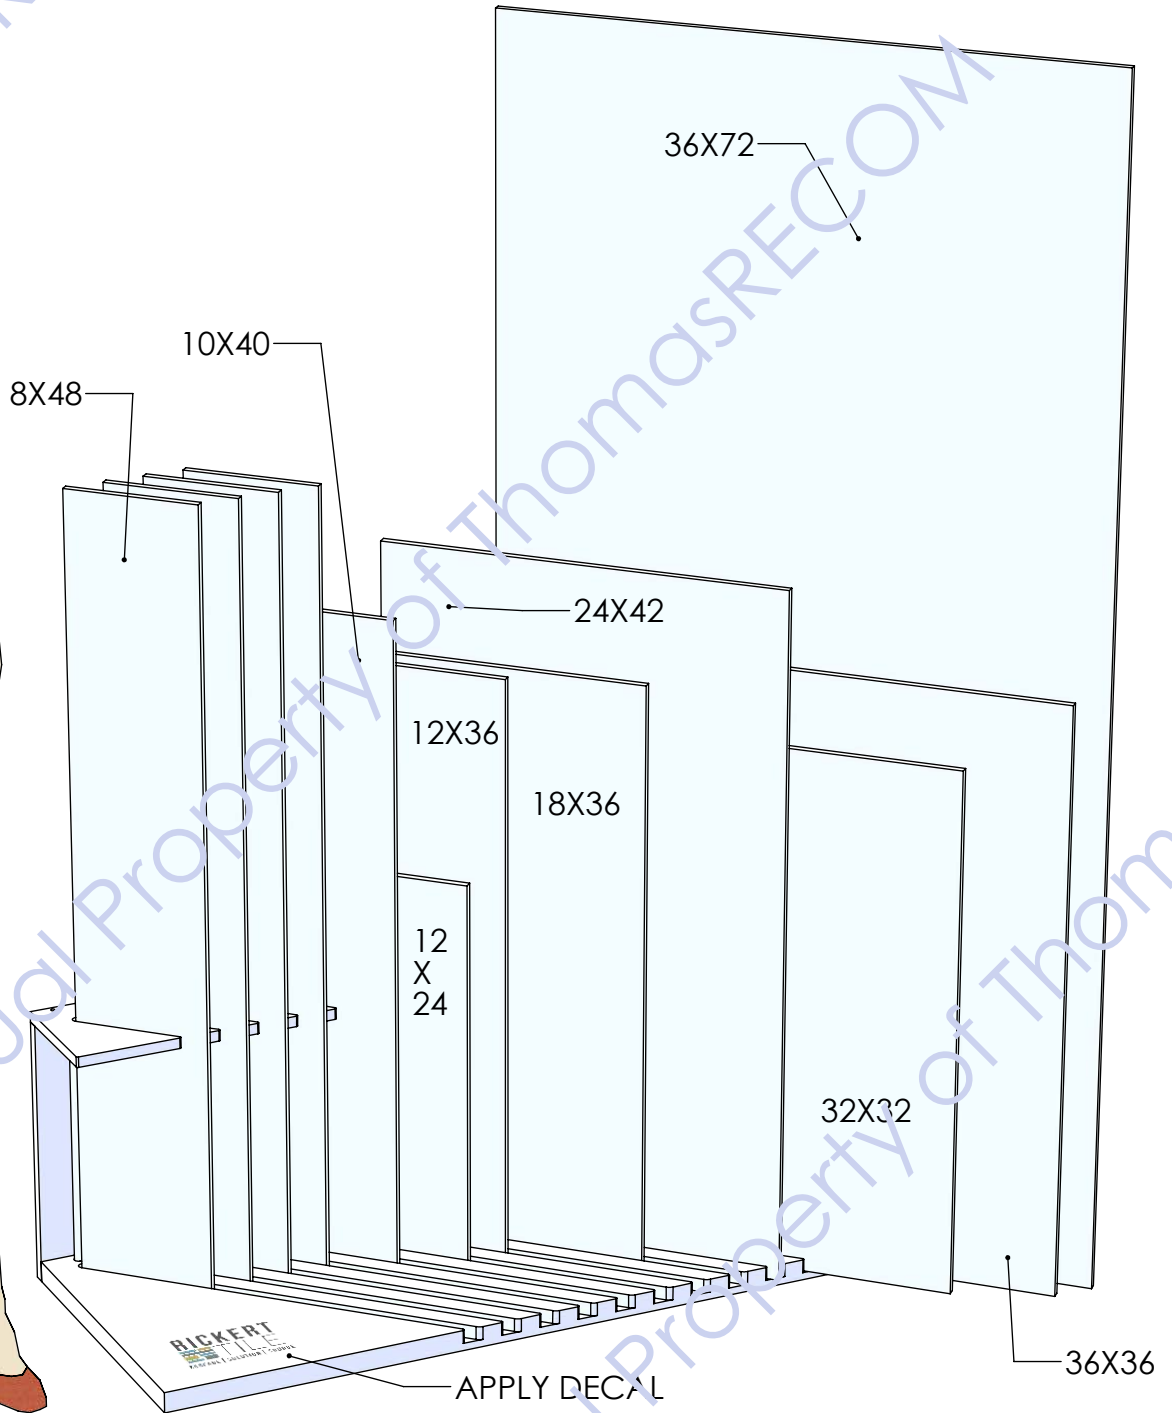

Back

24x48

ALL WHITE DISPLAY

BLACK SCREEN LOGO

ALL WHITE DISPLAY

SCREW TOGETHER
AS SHOWN

SCREW TOGETHER
AS SHOWN

SCREW TOGETHER
AS SHOWN

SCREW TOGETHER
AS SHOWN