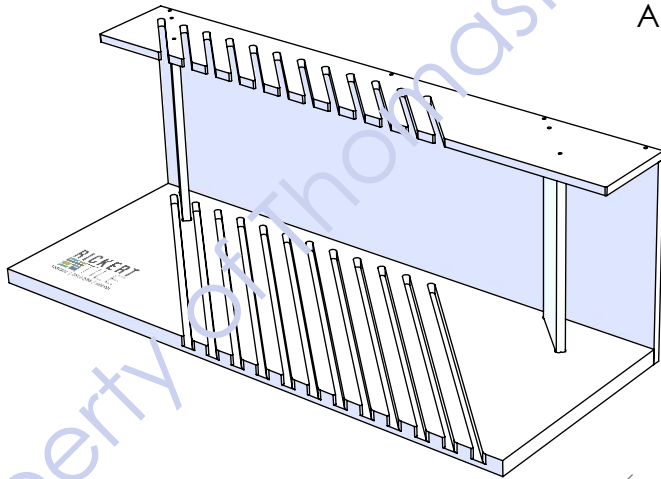

Back

24x48

ALL WHITE DISPLAY

BLACK SCREEN LOGO

ALL WHITE DISPLAY

SCREW TOGETHER
AS SHOWN

SCREW TOGETHER
AS SHOWN

SCREW TOGETHER
AS SHOWN

SCREW TOGETHER
AS SHOWN