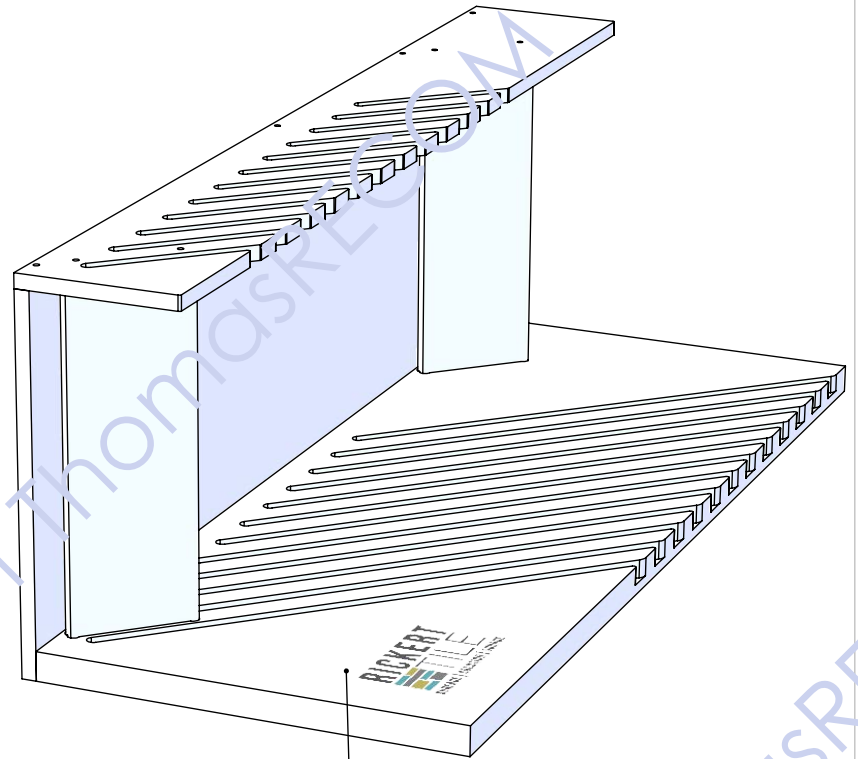

Back

24x48

ALL WHITE DISPLAY

BLACK SCREEN LOGO

ALL WHITE DISPLAY

SCREW TOGETHER
AS SHOWN

SCREW TOGETHER
AS SHOWN

SCREW TOGETHER
AS SHOWN

SCREW TOGETHER
AS SHOWN