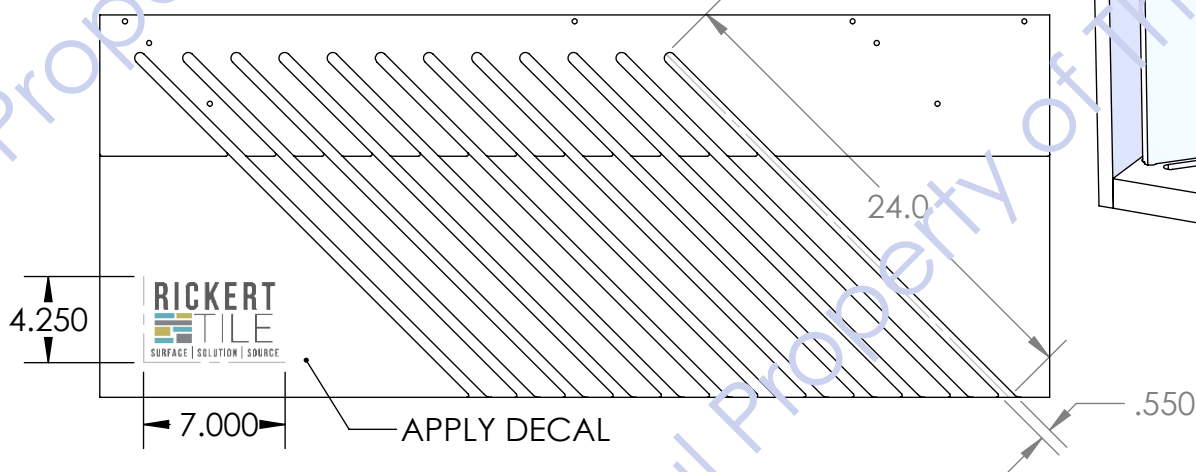

Back

24x48

ALL WHITE DISPLAY

BLACK SCREEN LOGO

ALL WHITE DISPLAY

SCREW TOGETHER
AS SHOWN

SCREW TOGETHER
AS SHOWN

SCREW TOGETHER
AS SHOWN

SCREW TOGETHER
AS SHOWN