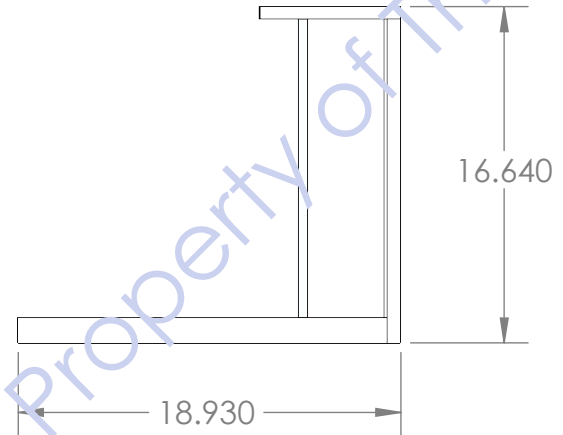

Back

24x48

ALL WHITE DISPLAY

BLACK SCREEN LOGO

ALL WHITE DISPLAY

SCREW TOGETHER
AS SHOWN

SCREW TOGETHER
AS SHOWN

SCREW TOGETHER
AS SHOWN