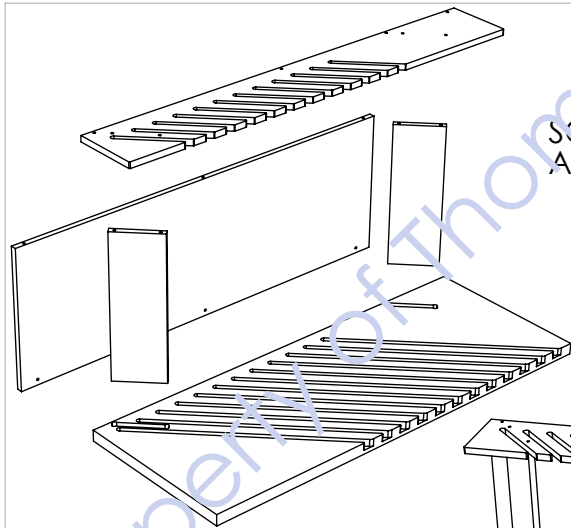

Back

24x48

ALL WHITE DISPLAY

BLACK SCREEN LOGO

ALL WHITE DISPLAY

SCREW TOGETHER
AS SHOWN

SCREW TOGETHER
AS SHOWN

SCREW TOGETHER
AS SHOWN

SCREW TOGETHER
AS SHOWN