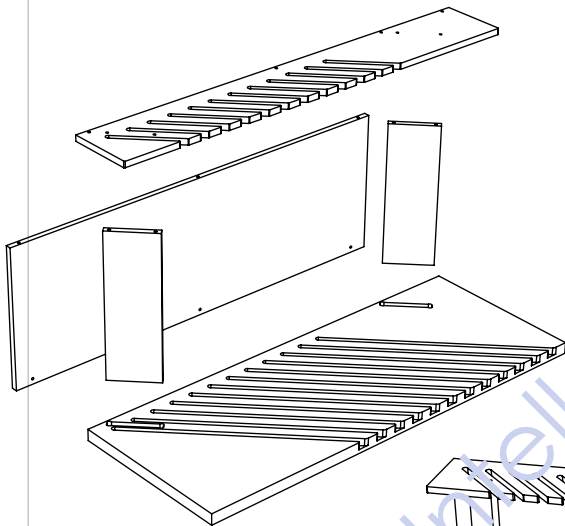

Back

24x48

ALL WHITE DISPLAY

BLACK SCREEN LOGO

ALL WHITE DISPLAY

SCREW TOGETHER
AS SHOWN

SCREW TOGETHER
AS SHOWN

SCREW TOGETHER
AS SHOWN

SCREW TOGETHER
AS SHOWN