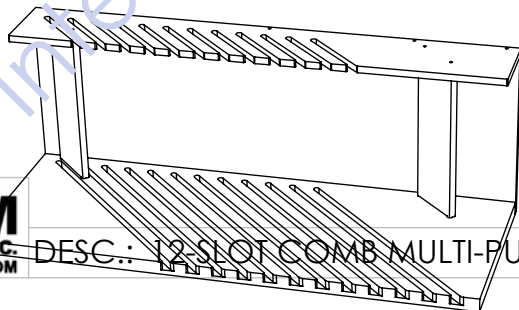

Back

24x48

ALL WHITE DISPLAY

BLACK SCREEN LOGO

ALL WHITE DISPLAY

SCREW TOGETHER
AS SHOWN

SCREW TOGETHER
AS SHOWN

SCREW TOGETHER
AS SHOWN

SCREW TOGETHER
AS SHOWN