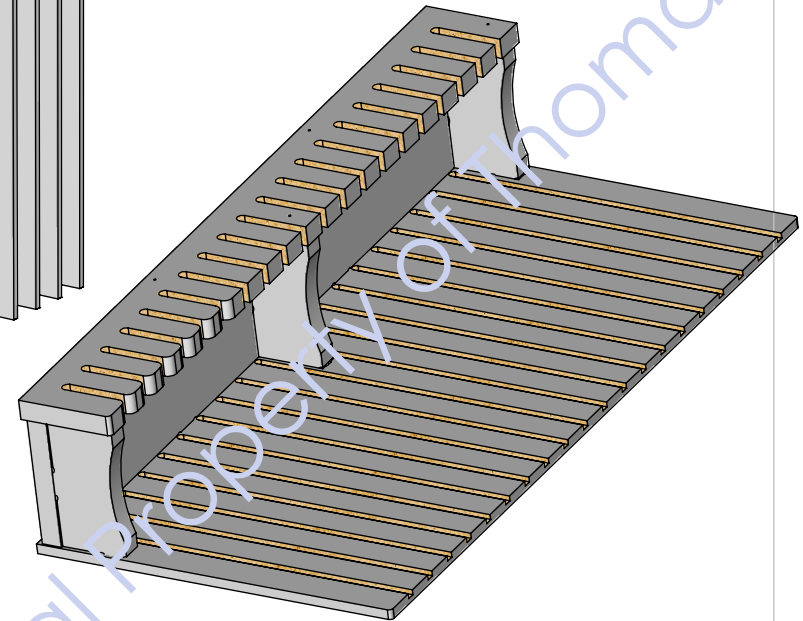

Back

BLACK DISPLAY  
WITH BLACK  
PAINTED  
EDGES

$\frac{5}{8}$ "  
WIDE SLOTS  
ON COMB

BRACES, BACK & TOP ARE 1-1/4" THICK

SLOTS ARE 1/2" WIDE