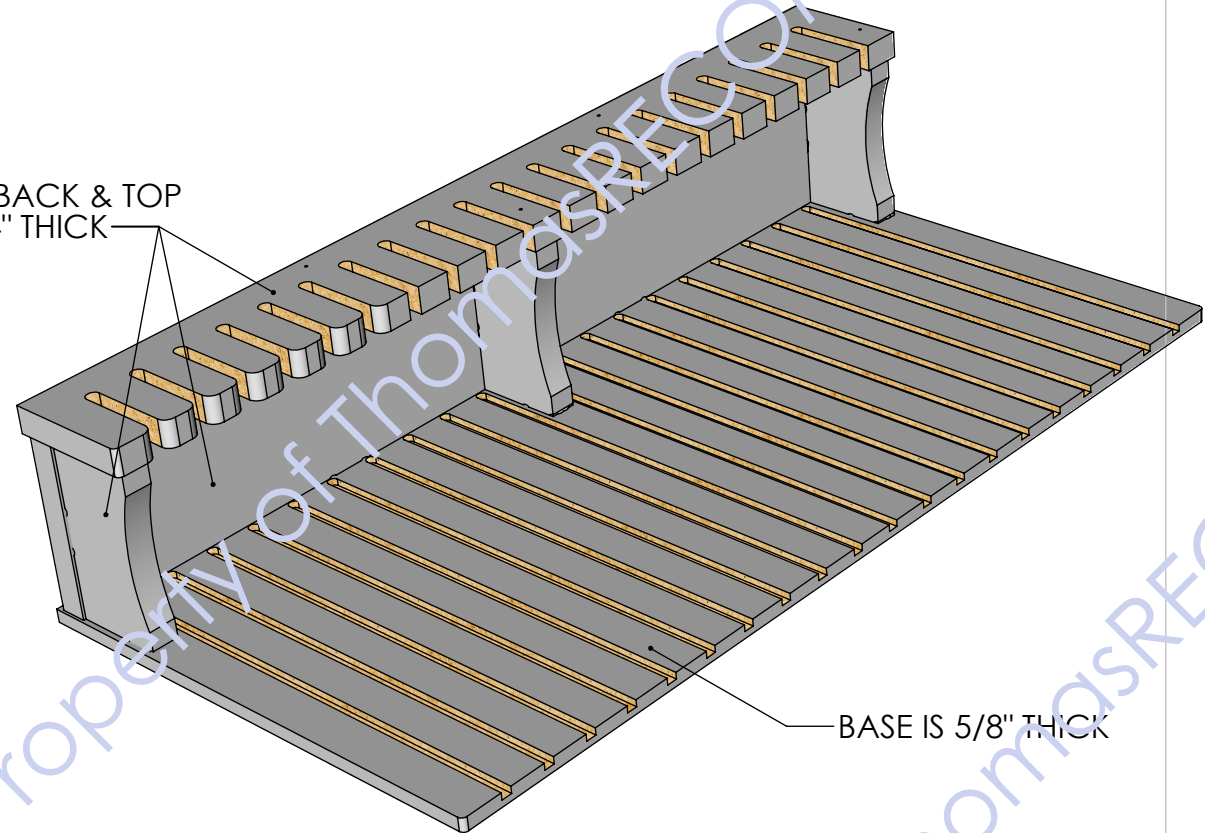

Back

BLACK DISPLAY  
WITH BLACK  
PAINTED  
EDGES

$\frac{5}{8}$ "  
WIDE SLOTS  
ON COMB

BRACES, BACK & TOP ARE 1-1/4" THICK

SLOTS ARE 1/2" WIDE