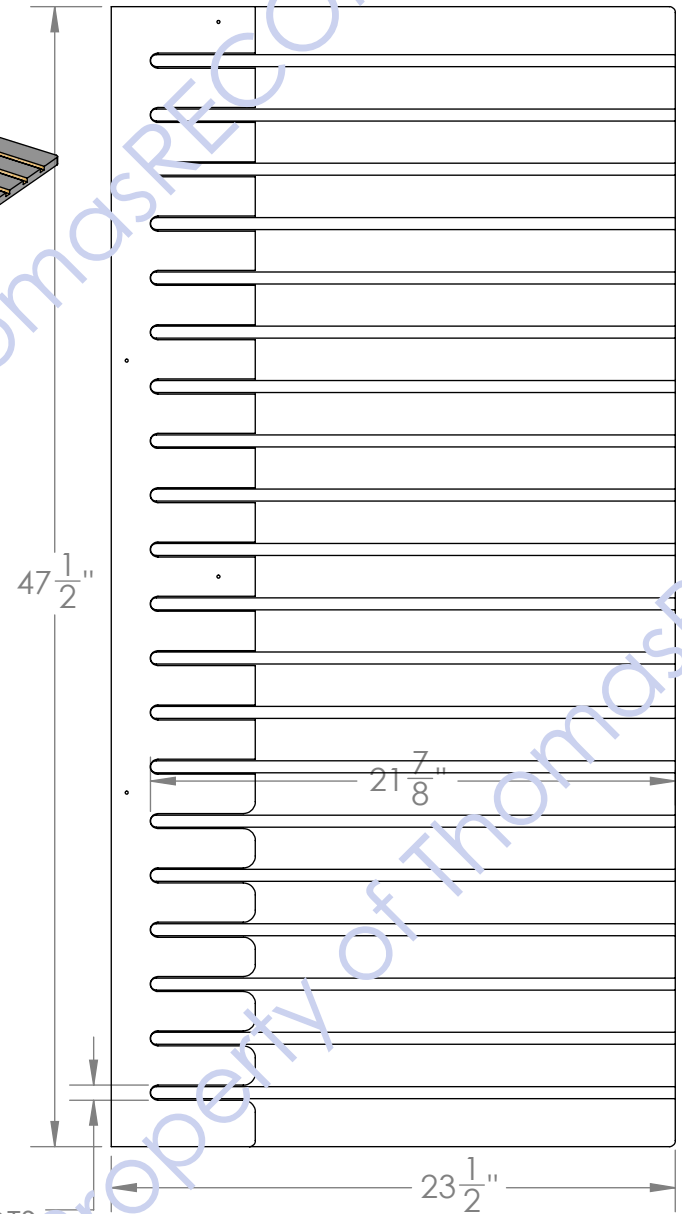

Back

BLACK DISPLAY  
WITH BLACK  
PAINTED  
EDGES

$\frac{5}{8}$ "  
WIDE SLOTS  
ON COMB

BRACES, BACK & TOP ARE 1-1/4" THICK

SLOTS ARE 1/2" WIDE