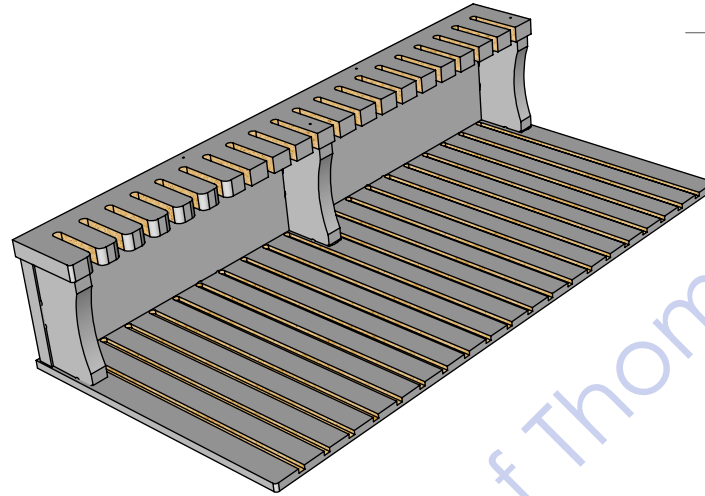

Back

BLACK DISPLAY  
WITH BLACK  
PAINTED  
EDGES

$\frac{5}{8}$ "  
WIDE SLOTS  
ON COMB

BRACES, BACK & TOP ARE 1-1/4" THICK

SLOTS ARE 1/2" WIDE