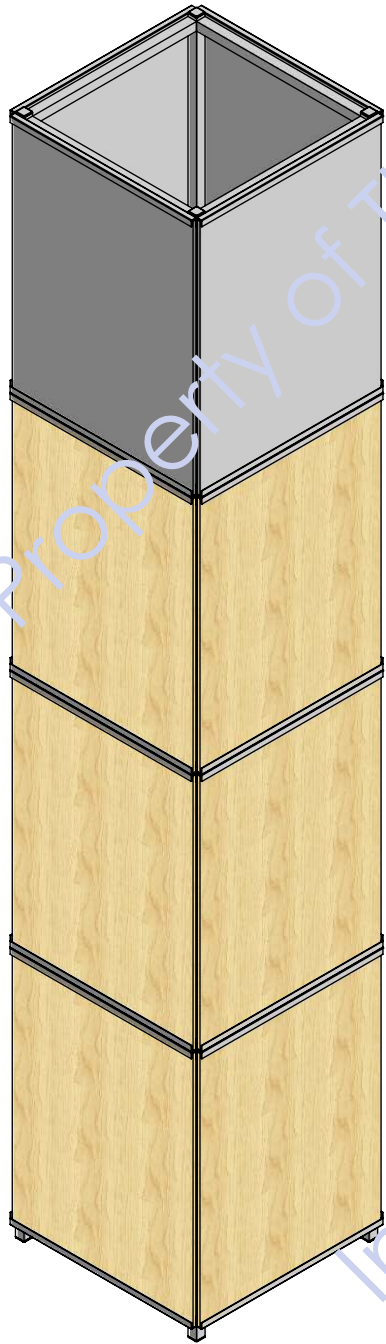

SIGN SIZE:  
16" WIDE  
X  
21" TALL

SAMPLE SIZE:  
16" WIDE  
X  
21" TALL

SIGNAGE AND SAMPLES  
ALL SLIDE INTO METAL  
U CHANNELS

ALL **3/4"** SQ. TUBE CONSTRUCTION  
POWDERCOAT BLACK

86.000

16.000

21.000