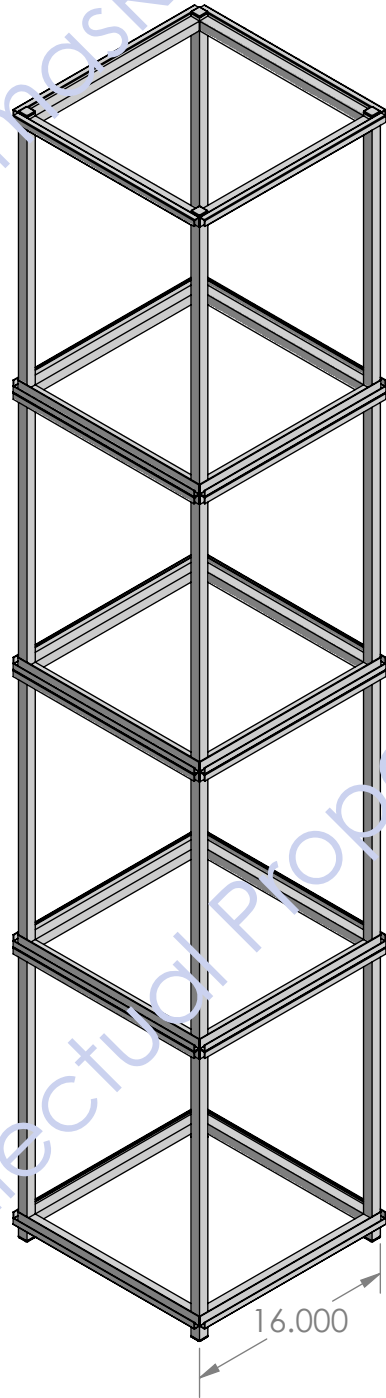

SIGN SIZE:  
16" WIDE  
X  
21" TALL

SAMPLE SIZE:  
16" WIDE  
X  
21" TALL

SIGNAGE AND SAMPLES  
ALL SLIDE INTO METAL  
U CHANNELS

ALL **3/4"** SQ. TUBE CONSTRUCTION  
POWDERCOAT BLACK

86.000

16.000

21.000