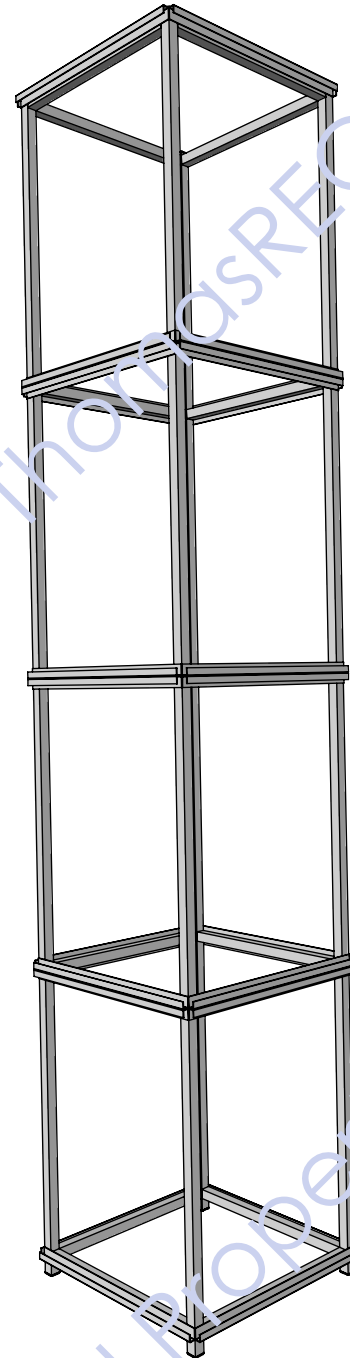

SIGN SIZE:  
16" WIDE  
X  
21" TALL

SAMPLE SIZE:  
16" WIDE  
X  
21" TALL

SIGNAGE AND SAMPLES  
ALL SLIDE INTO METAL  
U CHANNELS

ALL **3/4"** SQ. TUBE CONSTRUCTION  
POWDERCOAT BLACK

86.000

16.000

21.000