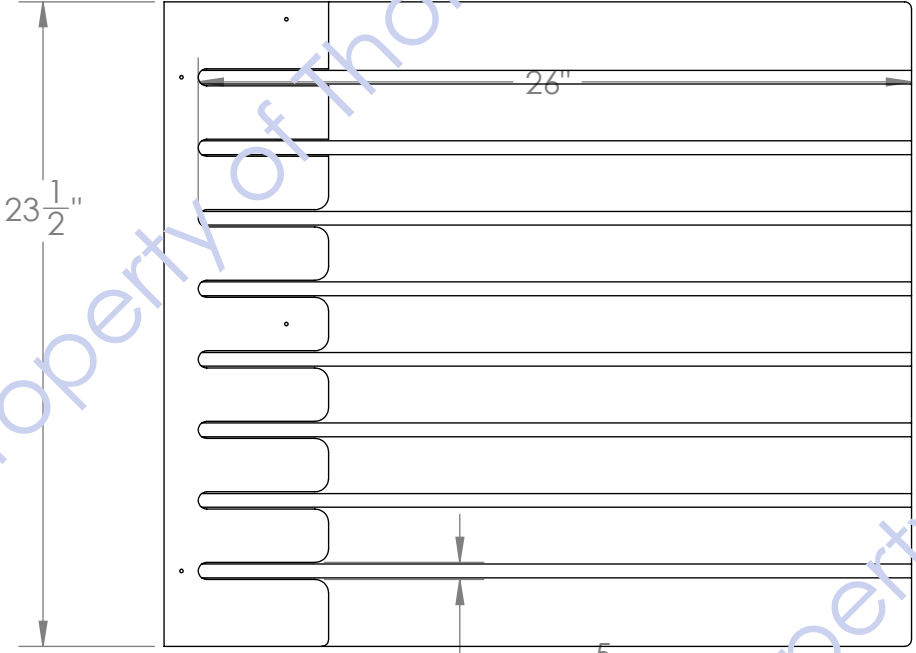

Back

BLACK DISPLAY
WITH BLACK
PAINTED
EDGES

ALL 5/8" BLACK MDF
WITH BLACK PAINTED
EDGES

ALL 5/8" BLACK MDF
WITH BLACK PAINTED
EDGES

SLOTS ARE
1/2" WIDE

5/8"
WIDE SLOTS
ON COMB