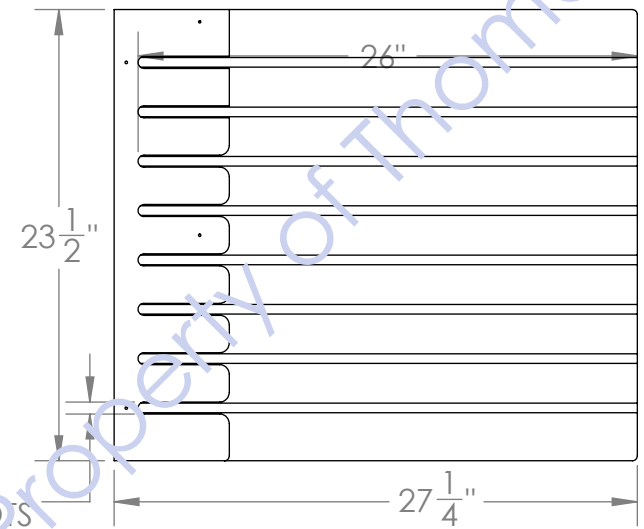

Back

BLACK DISPLAY
WITH BLACK
PAINTED
EDGES

ALL 5/8" BLACK MDF
WITH BLACK PAINTED
EDGES

ALL 5/8" BLACK MDF
WITH BLACK PAINTED
EDGES

SLOTS ARE
1/2" WIDE

5/8"
WIDE SLOTS
ON COMB