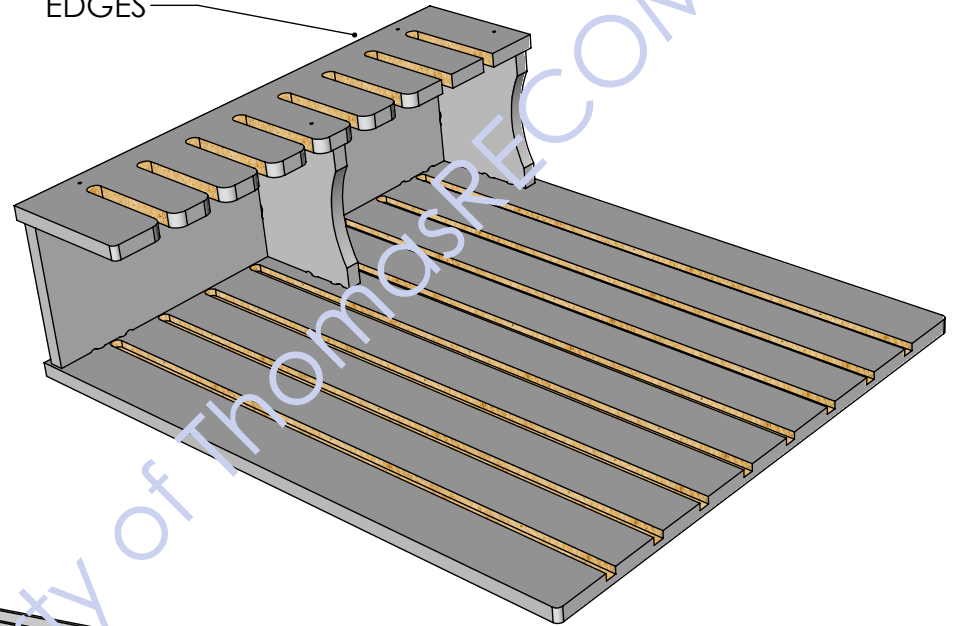

Back

BLACK DISPLAY
WITH BLACK
PAINTED
EDGES

ALL 5/8" BLACK MDF
WITH BLACK PAINTED
EDGES

ALL 5/8" BLACK MDF
WITH BLACK PAINTED
EDGES

SLOTS ARE
1/2" WIDE

5/8"
WIDE SLOTS
ON COMB