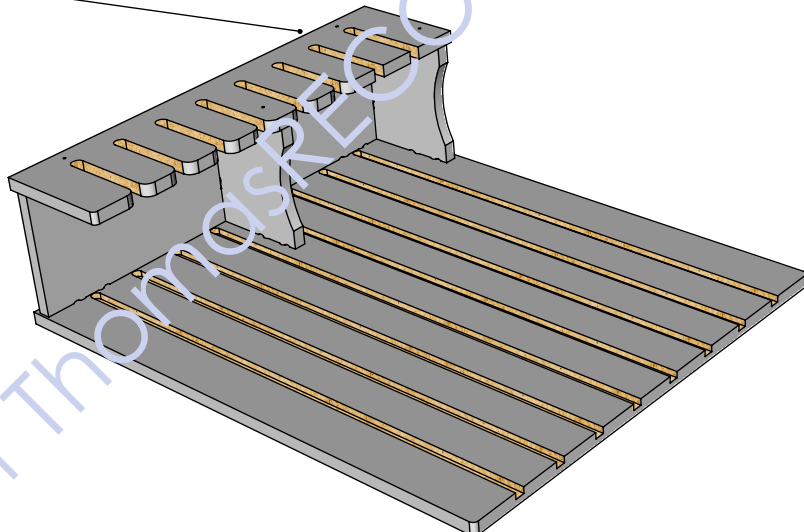

Back

BLACK DISPLAY
WITH BLACK
PAINTED
EDGES

ALL 5/8" BLACK MDF
WITH BLACK PAINTED
EDGES

ALL 5/8" BLACK MDF
WITH BLACK PAINTED
EDGES

SLOTS ARE
1/2" WIDE

5/8"
WIDE SLOTS
ON COMB