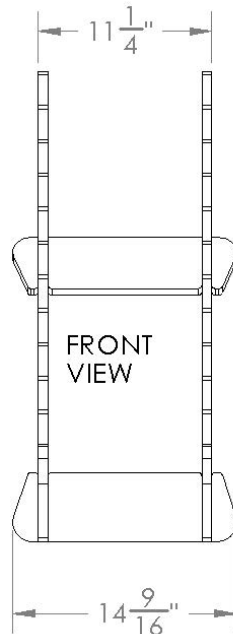

**11CFS 1-1/8
11-COUNT FINGERSLOT
(BIG SLOT), BLACK
WATERFALL DISPLAY**

ACCOMODATES SAMPLES
UP TO 1-1/16" THICK

QTY: (1) **\$40.00**

QTY: (QTY 2-20) PACKED 1/CTN: **\$37.50/DISPLAY**

QTY: (QTY 21-50) PACKED 1/CTN: **\$36.88/DISPLAY**

SIMPLE
"SLIP-TOGETHER"
ASSEMBLY
(NO TOOLS REQUIRED)

WE CAN SCREEN-PRINT YOUR
LOGO TOO! CALL TO FIND
OUT: 1-800-973-2660

IN-STOCK!!!

HOLDS 11 SAMPLES

MINIMUM TILE WIDTH: 12" WIDE:
MAXIMUM TILE WIDTH: 24" (OR GREATER)
STD COLOR: BLACK WITH BLACK PAINTED EDGES
OTHER COLORS ARE AVAILABLE
MAXIMUM TILE THICKNESS: 1-1/16" (1.0625")
WE CAN MAKE OTHER SIZE SLOTS
FOOTPRINT: 14-1/2" WIDE X 24" DEEP X 30" TALL
WEIGHT 18 LBS
UPS BOX SIZE 27" X 34" X 3" X 25LBS (1/CTN)