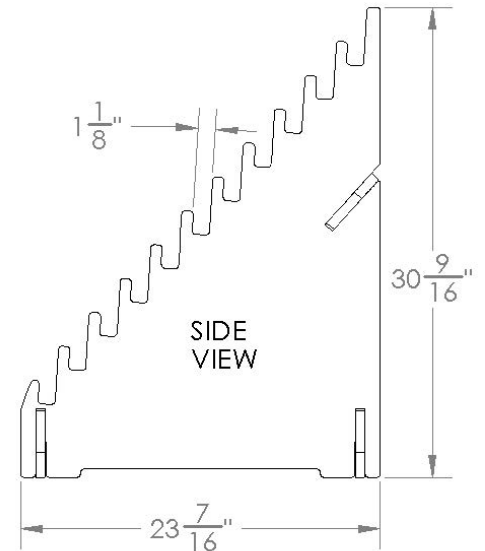

SIMPLE
"SLIP-TOGETHER"
ASSEMBLY
(NO TOOLS REQUIRED)

WE CAN SCREEN-PRINT YOUR
LOGO TOO! CALL TO FIND
OUT: 1-800-973-2660

IN-STOCK!!!

HOLDS 11 SAMPLES

MINIMUM TILE WIDTH: 12" WIDE:
MAXIMUM TILE WIDTH: 24" (OR GREATER)
STD COLOR: BLACK WITH BLACK PAINTED EDGES
OTHER COLORS ARE AVAILABLE
MAXIMUM TILE THICKNESS: 1-1/16" (1.0625")
WE CAN MAKE OTHER SIZE SLOTS
FOOTPRINT: 14-1/2" WIDE X 24" DEEP X 30" TALL
WEIGHT 18 LBS
UPS BOX SIZE 27" X 34" X 3" X 25LBS (1/CTN)