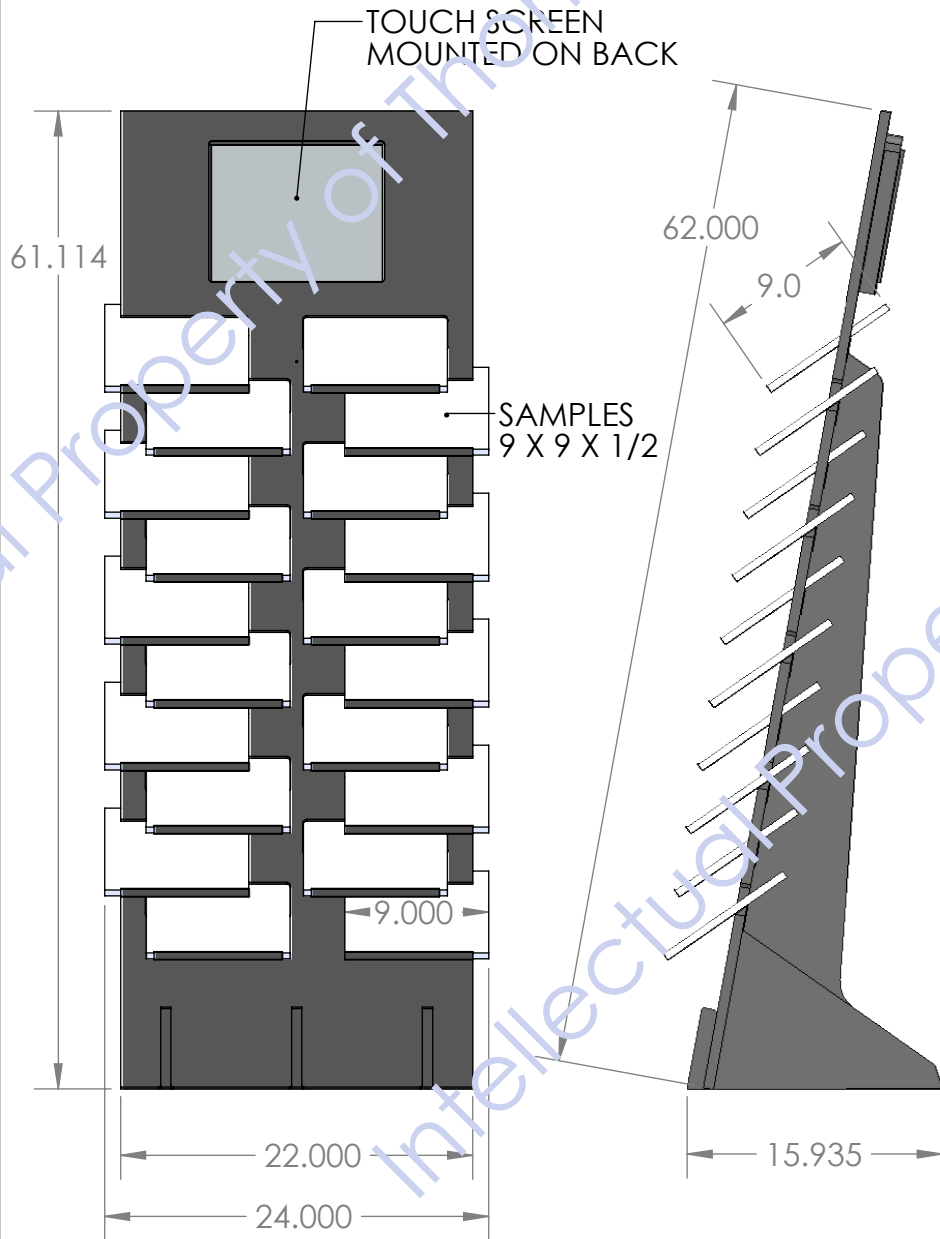

Back

ALL BLACK 5/8" MDF W/PAINTED EDGES

DISPLAY WOULD SHIP FLAT WITH THE FOLLOWING PIECES LOOSE TO BE ASSEMBLED IN THE FIELD

SHEETMETAL SHELVES ATTACH WITH SCREWS

MAIN BACK PANEL

SHEETMETAL CLAMPS TO RETAIN TOUCH SCREEN

TOUCH SCREEN IS PROVIDED BY CUSTOMER

LEGS AND SPINE PARTS