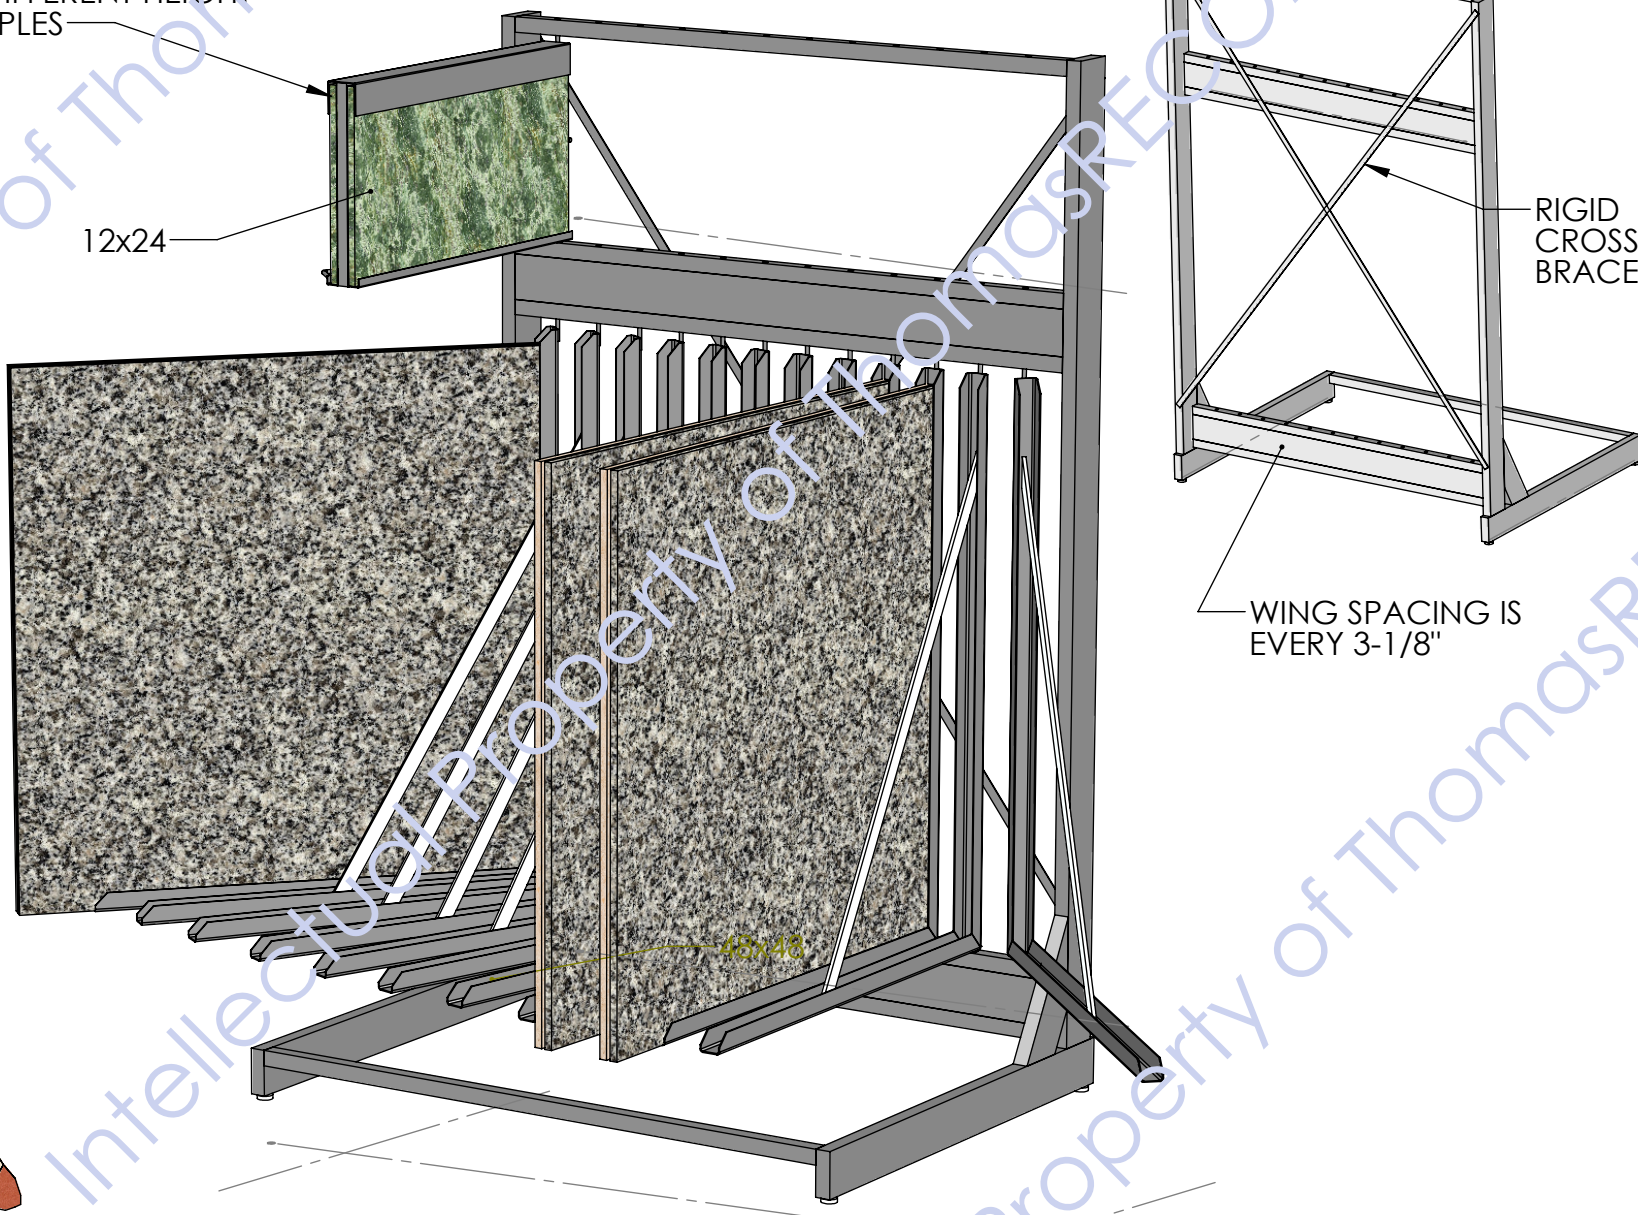

Back

TALL UPPER CHANNEL
TO RECEIVE RANGE
OF DIFFERENT HEIGHT
SAMPLES

(12) POSITIONS

12x24

RIGID
CROSS
BRACE

WING SPACING IS
EVERY 3-1/8"

48x48

TO ACCOMODATE 12X24

SPECIAL TOP CHANNEL
HAS 2" LEG TO ACCOMODATE
RANGE OF SIZES FROM
10-1/2" UP TO 12-1/8"

TO ACCOMODATE 36X36 or 32X32

HEAVY GAUGE CHANNEL