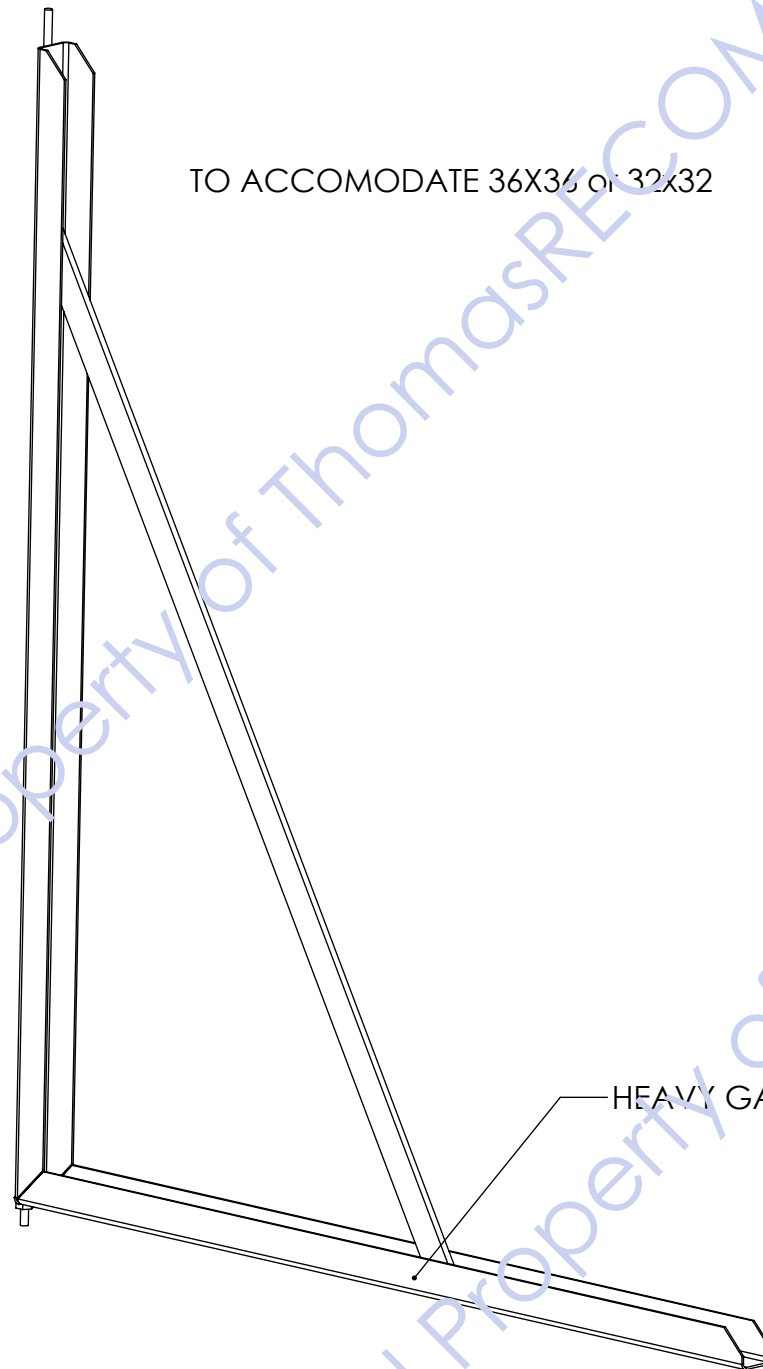

Back

TALL UPPER CHANNEL
TO RECEIVE RANGE
OF DIFFERENT HEIGHT
SAMPLES

(12) POSITIONS

12x24

RIGID
CROSS
BRACE

WING SPACING IS
EVERY 3-1/8"

48x48

TO ACCOMODATE 12X24

SPECIAL TOP CHANNEL
HAS 2" LEG TO ACCOMODATE
RANGE OF SIZES FROM
10-1/2" UP TO 12-1/8"

TO ACCOMODATE 36X36 or 32X32

HEAVY GAUGE CHANNEL