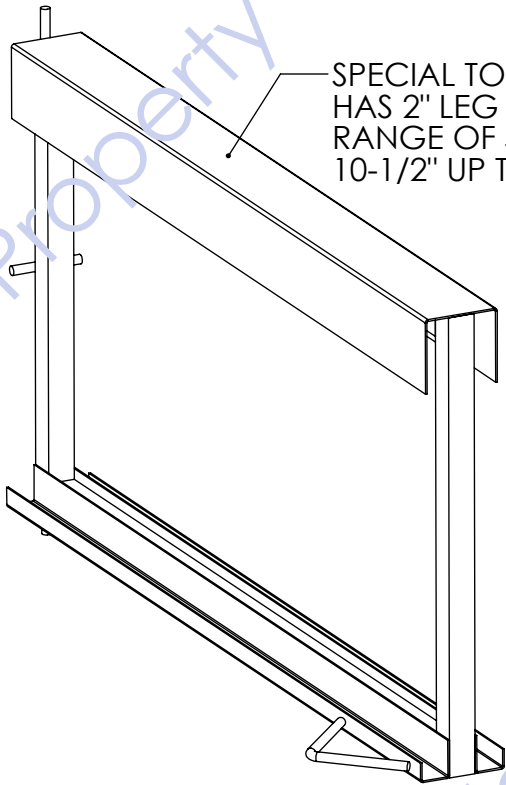

Back

TALL UPPER CHANNEL
TO RECEIVE RANGE
OF DIFFERENT HEIGHT
SAMPLES

(12) POSITIONS

12x24

RIGID
CROSS
BRACE

WING SPACING IS
EVERY 3-1/8"

48x48

TO ACCOMODATE 12X24

SPECIAL TOP CHANNEL
HAS 2" LEG TO ACCOMODATE
RANGE OF SIZES FROM
10-1/2" UP TO 12-1/8"

TO ACCOMODATE 36X36 or 32X32

HEAVY GAUGE CHANNEL