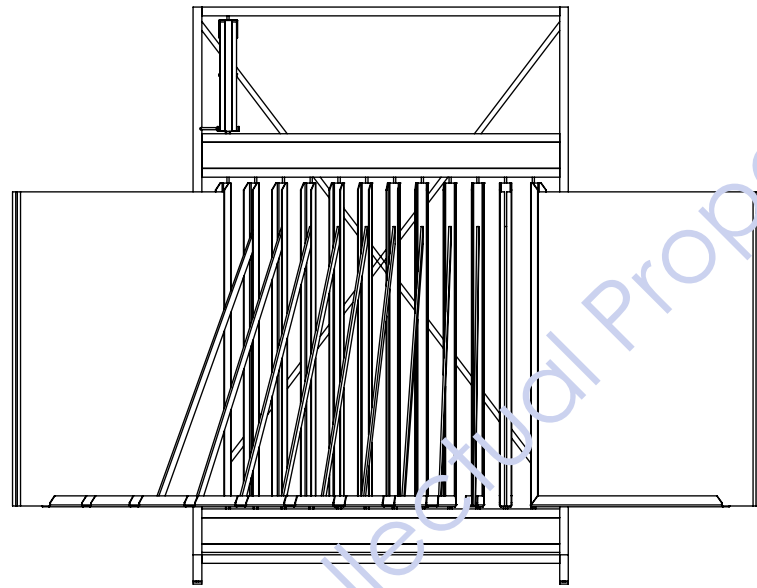

Back

TALL UPPER CHANNEL
TO RECEIVE RANGE
OF DIFFERENT HEIGHT
SAMPLES

(12) POSITIONS

12x24

RIGID
CROSS
BRACE

WING SPACING IS
EVERY 3-1/8"

48x48

TO ACCOMODATE 12X24

SPECIAL TOP CHANNEL
HAS 2" LEG TO ACCOMODATE
RANGE OF SIZES FROM
10-1/2" UP TO 12-1/8"

TO ACCOMODATE 36X36 or 32X32

HEAVY GAUGE CHANNEL