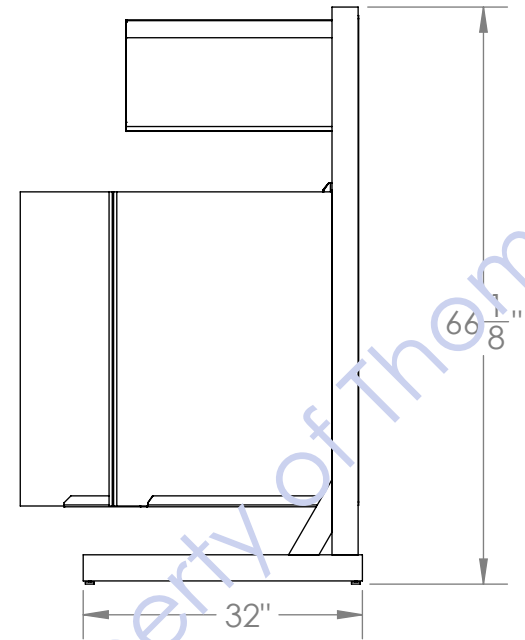

Back

TALL UPPER CHANNEL
TO RECEIVE RANGE
OF DIFFERENT HEIGHT
SAMPLES

(12) POSITIONS

12x24

RIGID
CROSS
BRACE

WING SPACING IS
EVERY 3-1/8"

48x48

TO ACCOMODATE 12X24

SPECIAL TOP CHANNEL
HAS 2" LEG TO ACCOMODATE
RANGE OF SIZES FROM
10-1/2" UP TO 12-1/8"

TO ACCOMODATE 36X36 or 32X32

HEAVY GAUGE CHANNEL