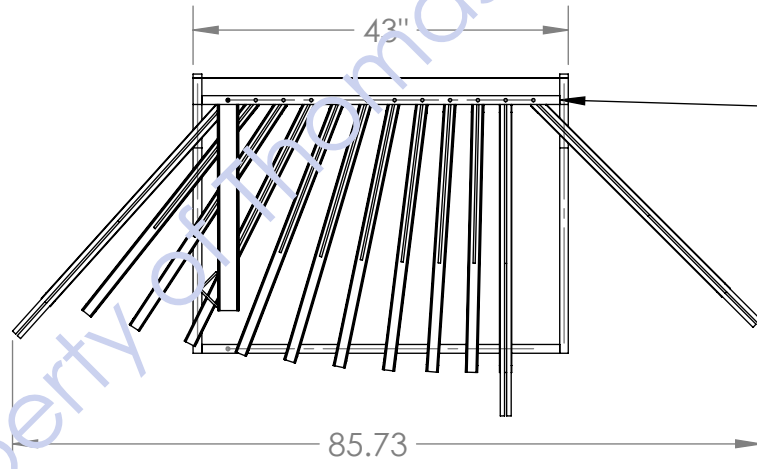

Back

TALL UPPER CHANNEL
TO RECEIVE RANGE
OF DIFFERENT HEIGHT
SAMPLES

(12) POSITIONS

12x24

RIGID
CROSS
BRACE

WING SPACING IS
EVERY 3-1/8"

48x48

TO ACCOMODATE 12X24

SPECIAL TOP CHANNEL
HAS 2" LEG TO ACCOMODATE
RANGE OF SIZES FROM
10-1/2" UP TO 12-1/8"

TO ACCOMODATE 36X36 or 32X32

HEAVY GAUGE CHANNEL