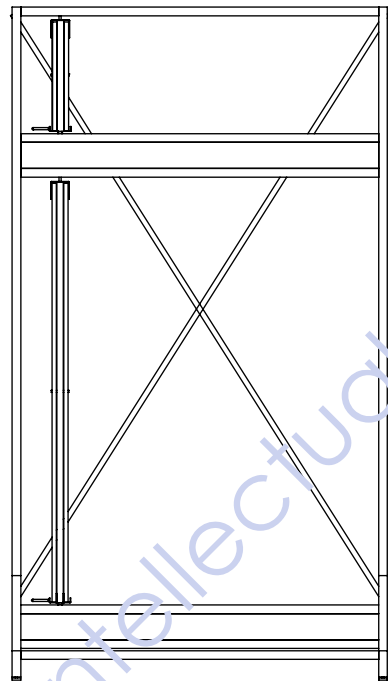

Back

12x24

(10) POSITIONS

TALL UPPER CHANNEL
TO RECEIVE RANGE
OF DIFFERENT HEIGHT
SAMPLES

48x48

RIGID
CROSS
SPACE

WING SPACING IS
EVERY 3-3/8"

TO ACCOMMODATE 12X24

SPECIAL TOP CHANNEL HAS 2" LEG TO ACCOMMODATE RANGE OF SIZES FROM 10-1/2" UP TO 12-1/8"

TO ACCOMMODATE 48X48

SPECIAL TOP CHANNEL HAS 2" LEG TO ACCOMMODATE RANGE OF SIZES FROM 46-1/2" UP TO 48-1/8"

HEAVY GAUGE BOTTOM CHANNEL TO HOLD HEAVY SAMPLES