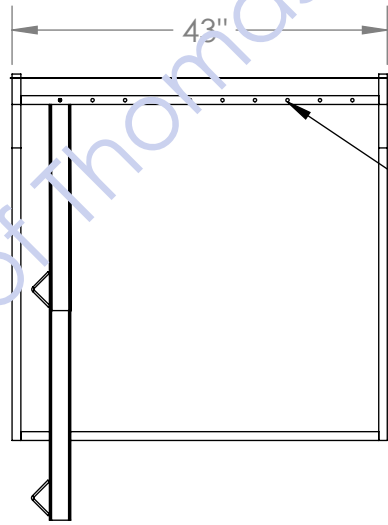

Back

12x24

(10) POSITIONS

TALL UPPER CHANNEL
TO RECEIVE RANGE
OF DIFFERENT HEIGHT
SAMPLES

48x48

RIGID
CROSS
SPACE

WING SPACING IS
EVERY 3-3/8"

TO ACCOMMODATE 12X24

SPECIAL TOP CHANNEL HAS 2" LEG TO ACCOMMODATE RANGE OF SIZES FROM 10-1/2" UP TO 12-1/8"

TO ACCOMMODATE 48X48

SPECIAL TOP CHANNEL HAS 2" LEG TO ACCOMMODATE RANGE OF SIZES FROM 46-1/2" UP TO 48-1/8"

HEAVY GAUGE BOTTOM CHANNEL TO HOLD HEAVY SAMPLES