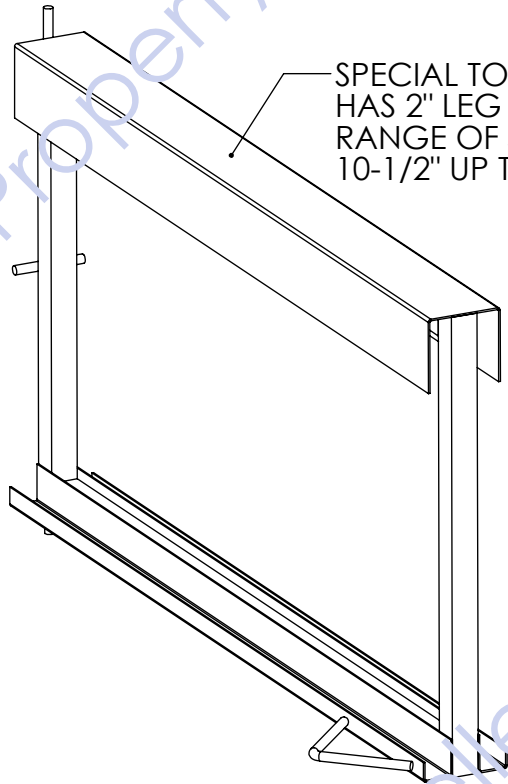

Back

12x24

(10) POSITIONS

TALL UPPER CHANNEL
TO RECEIVE RANGE
OF DIFFERENT HEIGHT
SAMPLES

48x48

RIGID
CROSS
SPACE

WING SPACING IS
EVERY 3-3/8"

TO ACCOMMODATE 12X24

SPECIAL TOP CHANNEL HAS 2" LEG TO ACCOMMODATE RANGE OF SIZES FROM 10-1/2" UP TO 12-1/8"

TO ACCOMMODATE 48X48

SPECIAL TOP CHANNEL HAS 2" LEG TO ACCOMMODATE RANGE OF SIZES FROM 46-1/2" UP TO 48-1/8"

HEAVY GAUGE BOTTOM CHANNEL TO HOLD HEAVY SAMPLES