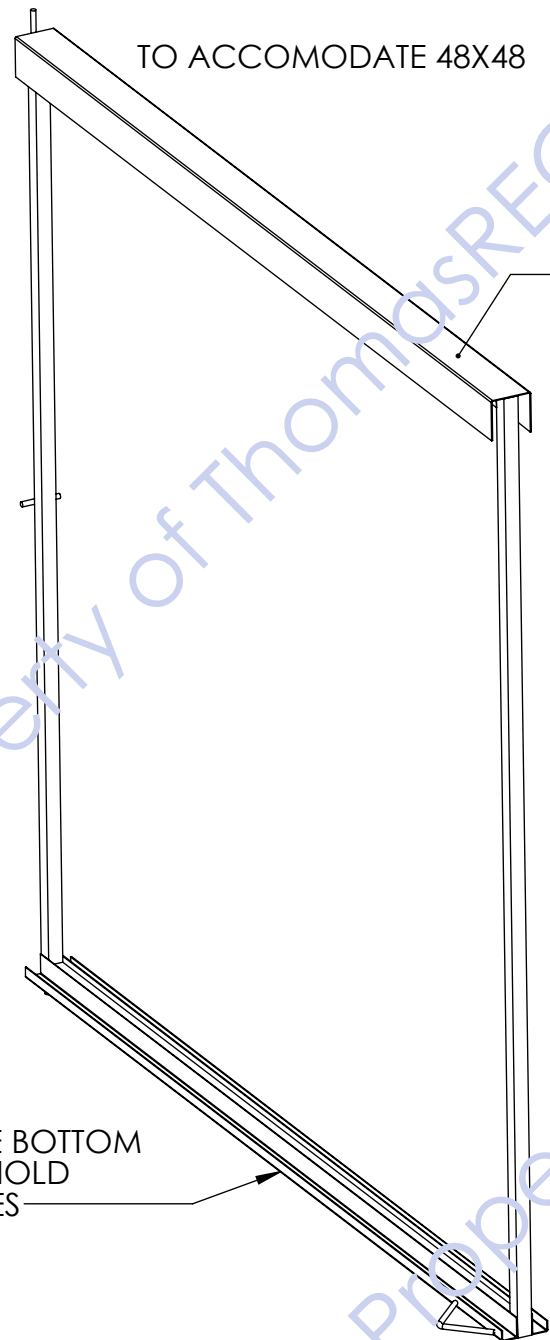

Back

12x24

(10) POSITIONS

TALL UPPER CHANNEL
TO RECEIVE RANGE
OF DIFFERENT HEIGHT
SAMPLES

48x48

RIGID
CROSS
SPACE

WING SPACING IS
EVERY 3-3/8"

TO ACCOMMODATE 12X24

SPECIAL TOP CHANNEL HAS 2" LEG TO ACCOMMODATE RANGE OF SIZES FROM 10-1/2" UP TO 12-1/8"

TO ACCOMMODATE 48X48

SPECIAL TOP CHANNEL HAS 2" LEG TO ACCOMMODATE RANGE OF SIZES FROM 46-1/2" UP TO 48-1/8"

HEAVY GAUGE BOTTOM CHANNEL TO HOLD HEAVY SAMPLES