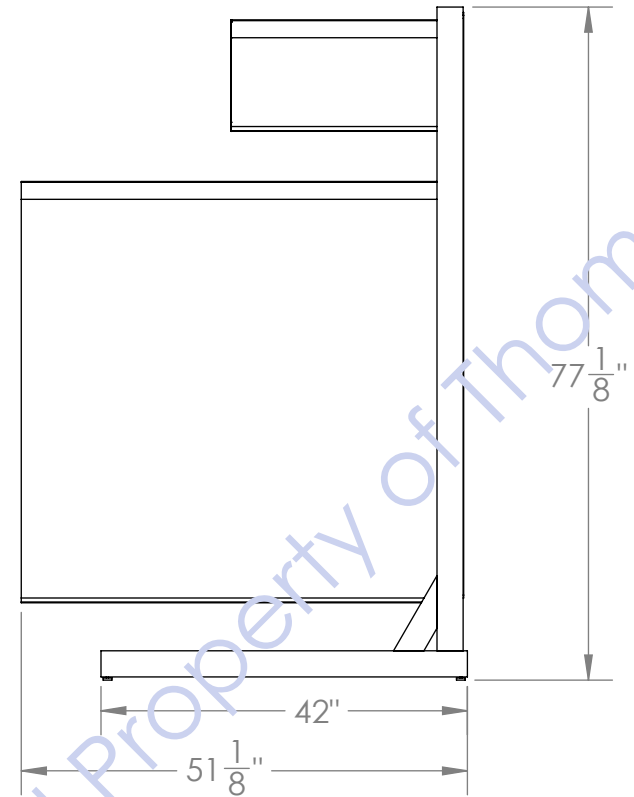

Back

12x24

(10) POSITIONS

TALL UPPER CHANNEL
TO RECEIVE RANGE
OF DIFFERENT HEIGHT
SAMPLES

48x48

RIGID
CROSS
SPACE

WING SPACING IS
EVERY 3-3/8"

TO ACCOMMODATE 12X24

SPECIAL TOP CHANNEL HAS 2" LEG TO ACCOMMODATE RANGE OF SIZES FROM 10-1/2" UP TO 12-1/8"

TO ACCOMMODATE 48X48

SPECIAL TOP CHANNEL HAS 2" LEG TO ACCOMMODATE RANGE OF SIZES FROM 46-1/2" UP TO 48-1/8"

HEAVY GAUGE BOTTOM CHANNEL TO HOLD HEAVY SAMPLES