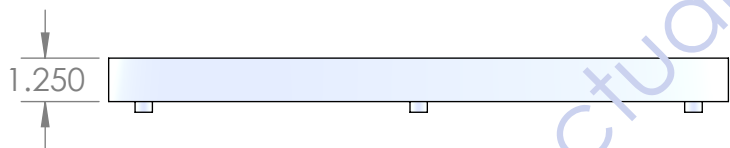

DECAL OR LITHO,
FULL COLOR

15 DEGREE CHISEL
FRONT EDGE ONLY

1-1/4" THICK MDF
WHITE WITH WHITE
PAINTED EDGES