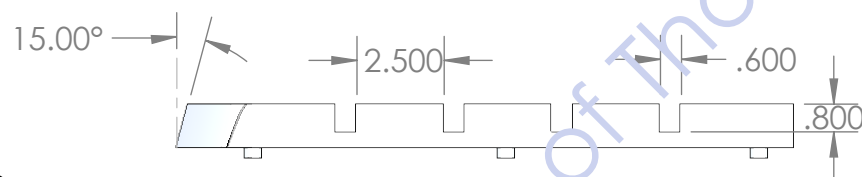

DECAL OR LITHO,
FULL COLOR

15 DEGREE CHISEL
FRONT EDGE ONLY

1-1/4" THICK MDF
WHITE WITH WHITE
PAINTED EDGES