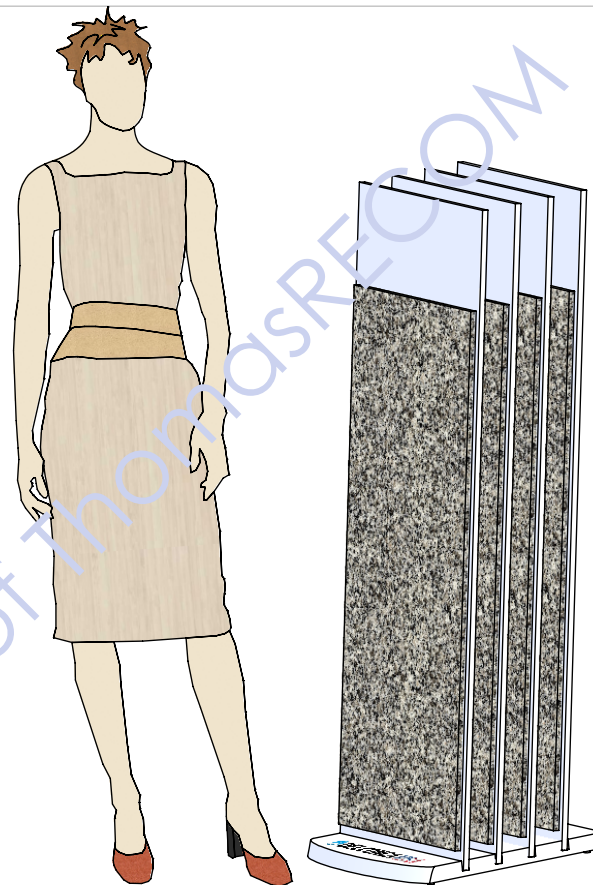

DECAL OR LITHO,
FULL COLOR

15 DEGREE CHISEL
FRONT EDGE ONLY

1-1/4" THICK MDF
WHITE WITH WHITE
PAINTED EDGES