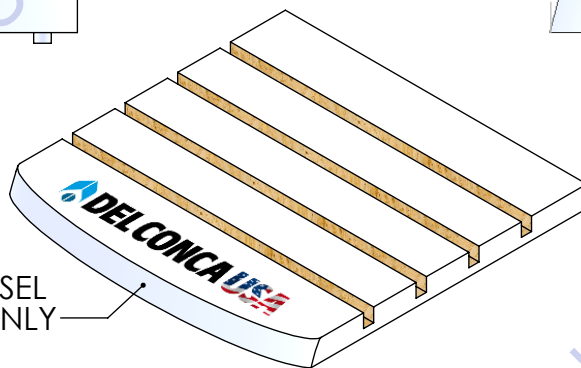

DECAL OR LITHO,
FULL COLOR

15 DEGREE CHISEL
FRONT EDGE ONLY

1-1/4" THICK MDF
WHITE WITH WHITE
PAINTED EDGES