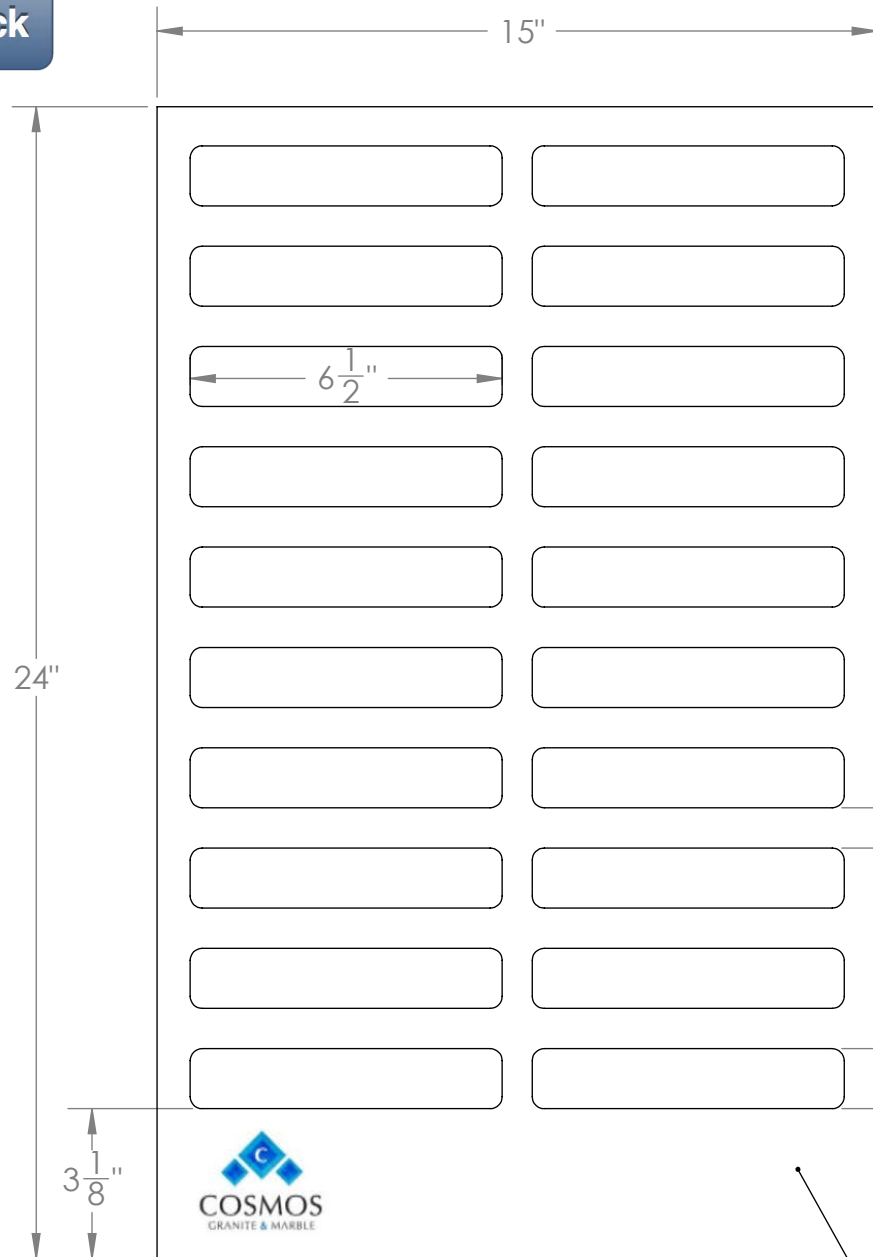

Back

13 1/16"
BETWEEN
SLOTS

1 1/4" WIDE SLOTS

COSMOS LOGO
SCREEN-PRINTED
2-COLORS
(CAN USE EXISTING
TOOLING FOR THIS)

BLACK
EDGE-
BANDING
4-SIDES

1-1/4"
THICK

BLACK FINISH