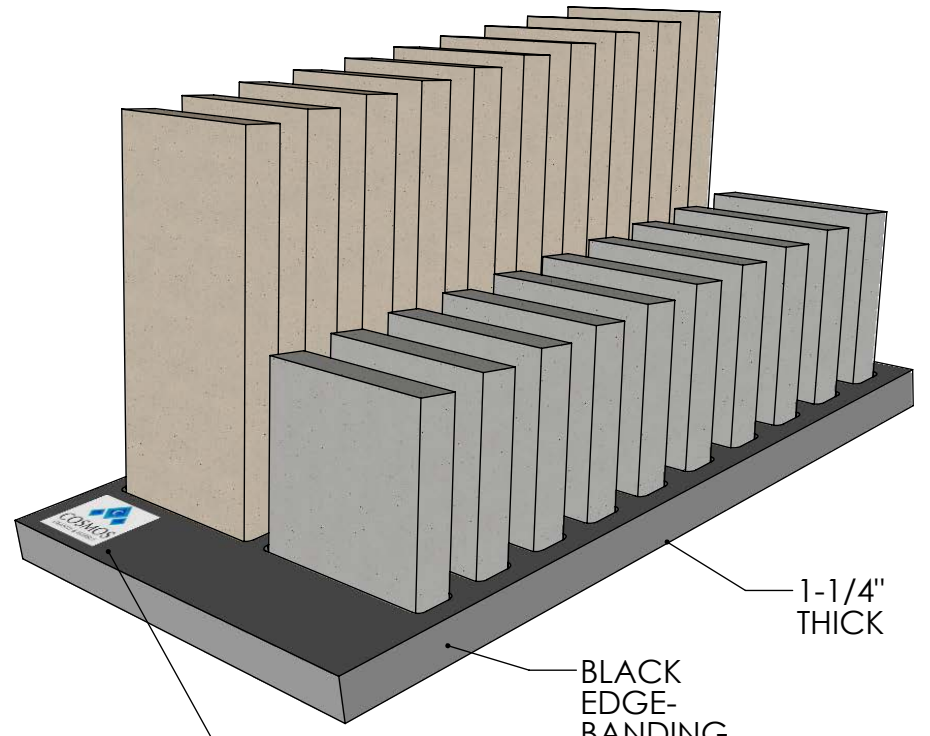

Back

13 1/16"
BETWEEN
SLOTS

1 1/4" WIDE SLOTS

COSMOS LOGO
SCREEN-PRINTED
2-COLORS
(CAN USE EXISTING
TOOLING FOR THIS)

BLACK
EDGE-
BANDING
4-SIDES

1-1/4"
THICK

BLACK FINISH