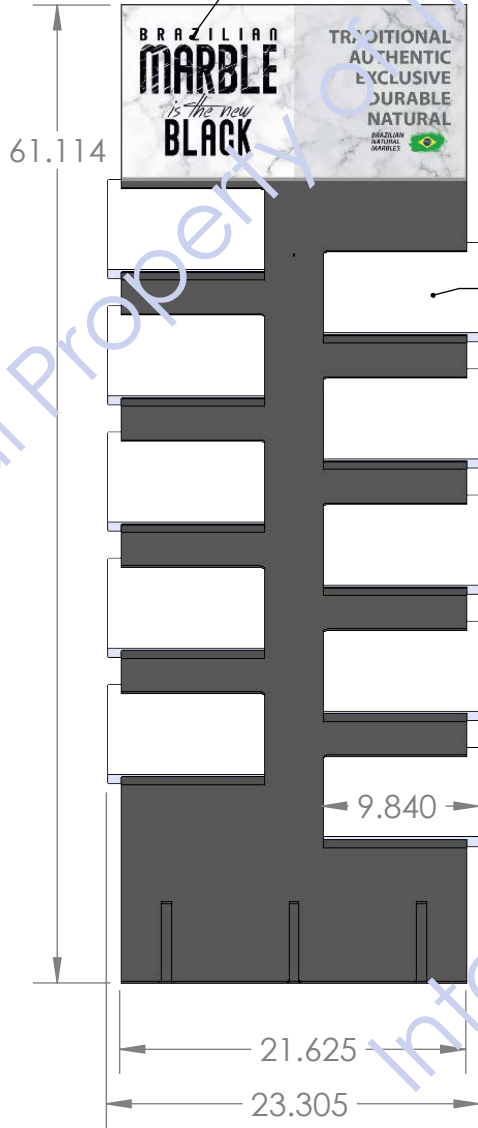

Back

ALL BLACK 5/8" MDF W/PAINTED EDGES

APPLY LITHO

SAMPLES
9.84 X 9.84