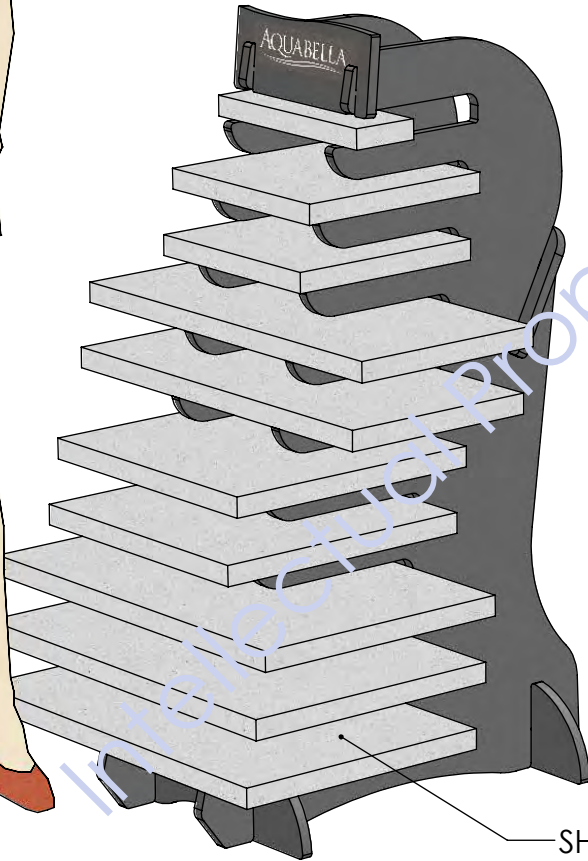

Back

LITHO GRAPHIC
APPLIED BY
THOMASRECOM

ALL SLIP-FIT
CONSTRUCTION, NO
TOOLS REQUIRED

SHOWING SAMPLES THAT ARE
1-1/8" THICK (3CM)