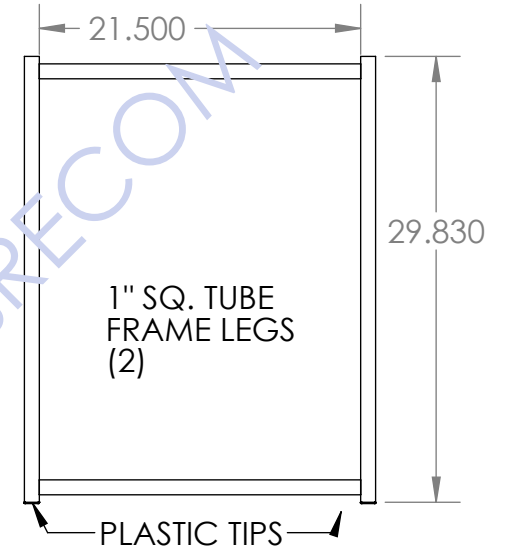

Back

SECTION VIEW

EASY ASSEMBLY

PLASTIC TIPS

ALL 1" SQUARE TUBING

GROOVES PROVIDED FOR LEGS TO SLIDE INTO

UPSIDE DOWN VIEW

UPSIDE DOWN VIEW