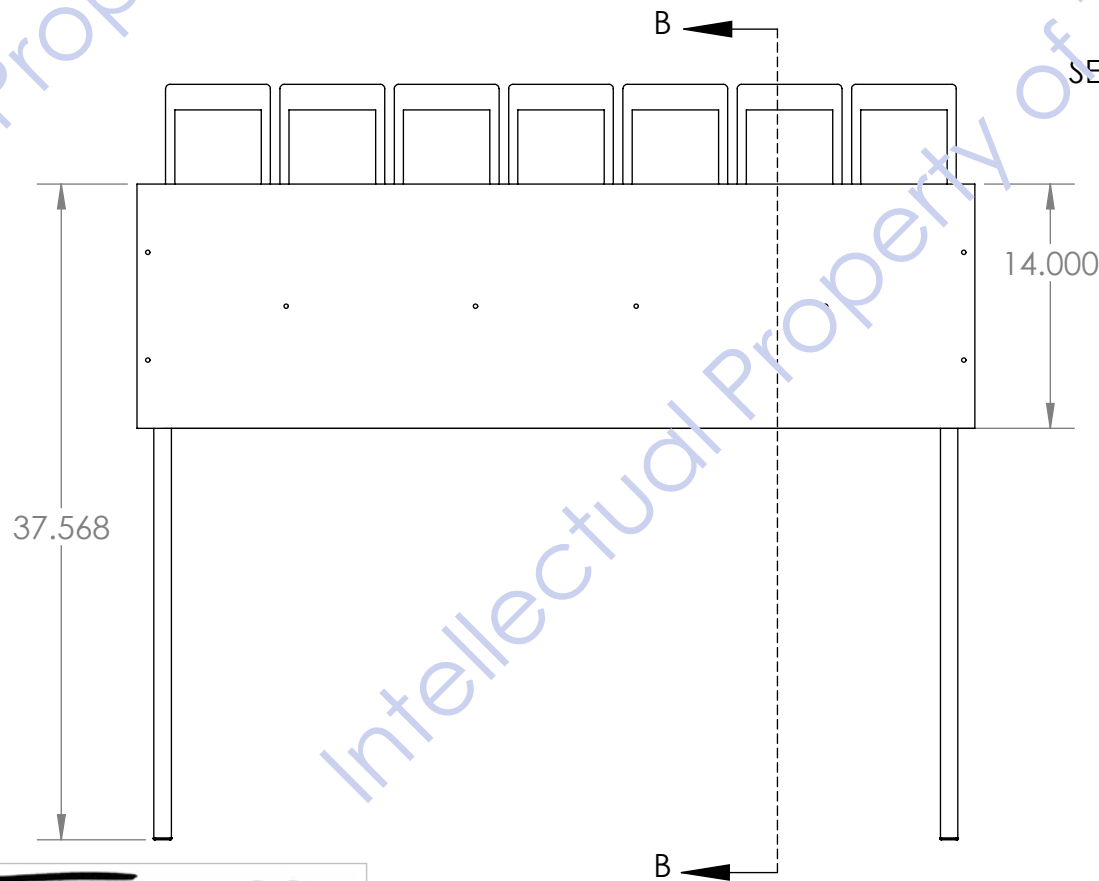

Back

SECTION VIEW

EASY ASSEMBLY

PLASTIC TIPS

ALL 1" SQUARE TUBING

GROOVES PROVIDED FOR LEGS TO SLIDE INTO

UPSIDE DOWN VIEW

UPSIDE DOWN VIEW