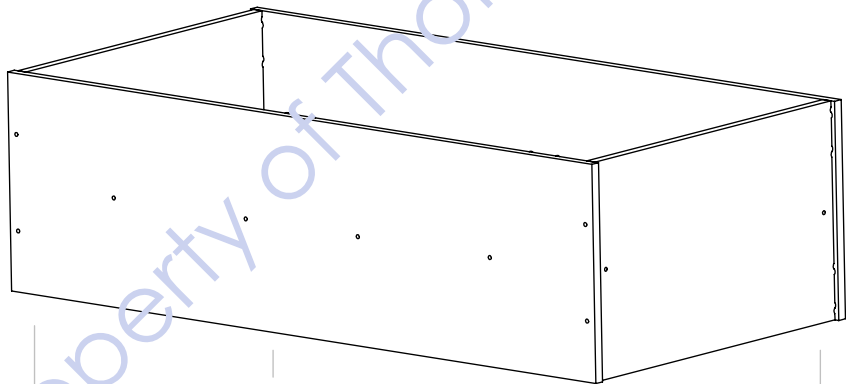

Back

SECTION VIEW

EASY ASSEMBLY

PLASTIC TIPS

ALL 1" SQUARE TUBING

GROOVES PROVIDED FOR LEGS TO SLIDE INTO

UPSIDE DOWN VIEW

UPSIDE DOWN VIEW