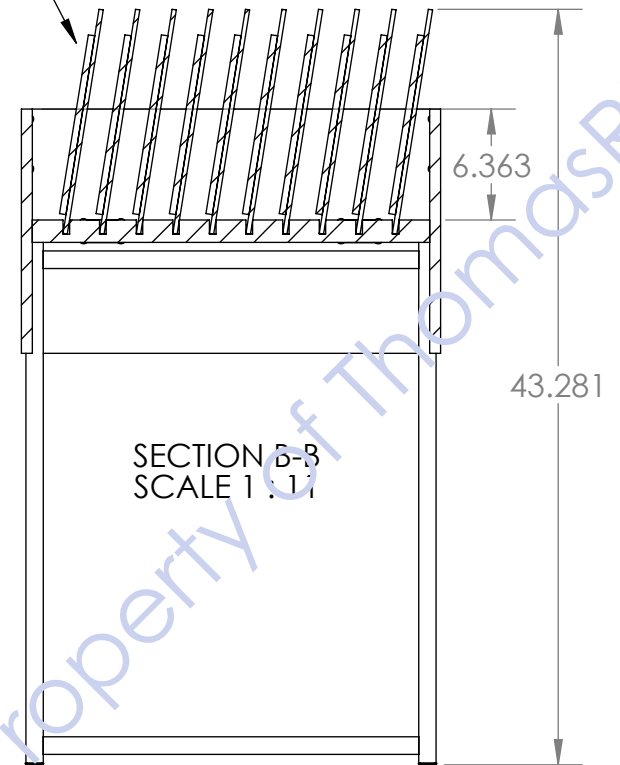

Back

SECTION VIEW

EASY ASSEMBLY

PLASTIC TIPS

ALL 1" SQUARE TUBING

GROOVES PROVIDED FOR LEGS TO SLIDE INTO

UPSIDE DOWN VIEW

UPSIDE DOWN VIEW