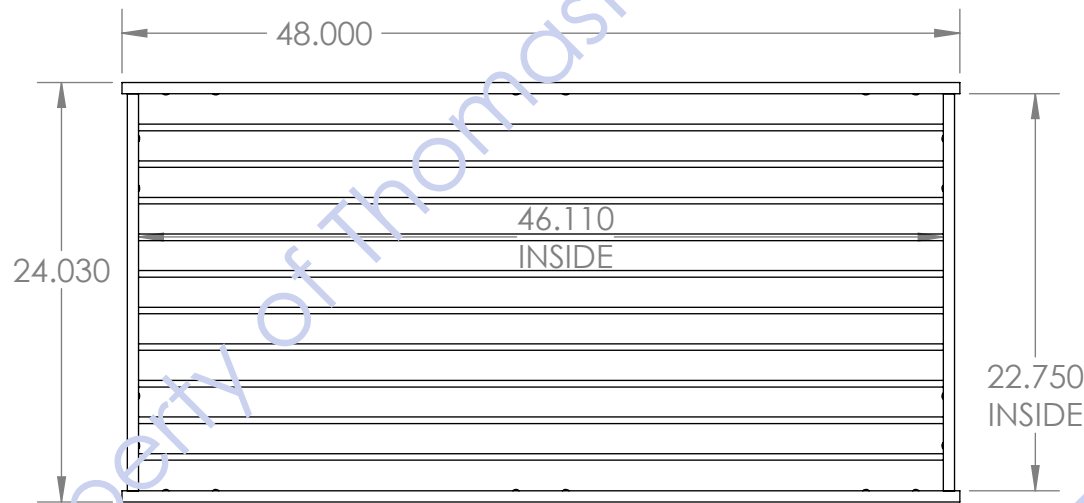

Back

SECTION VIEW

EASY ASSEMBLY

PLASTIC TIPS

ALL 1" SQUARE TUBING

GROOVES PROVIDED FOR LEGS TO SLIDE INTO

UPSIDE DOWN VIEW

UPSIDE DOWN VIEW