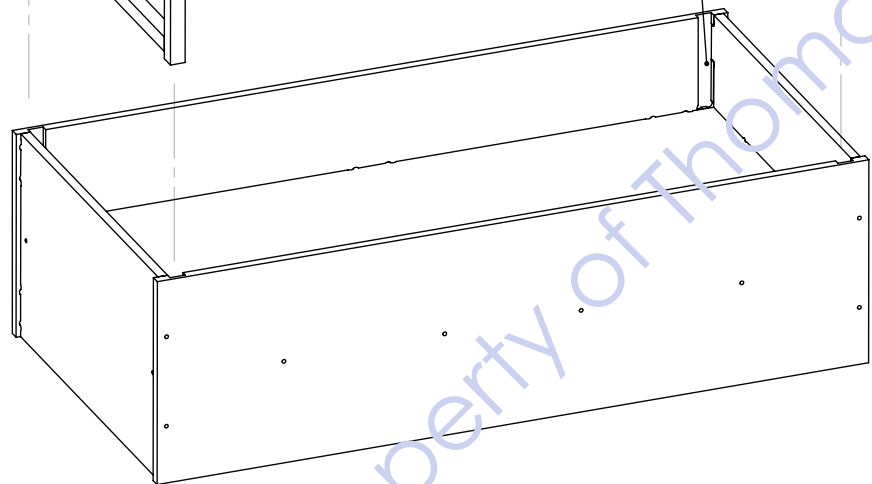

Back

SECTION VIEW

EASY ASSEMBLY

PLASTIC TIPS

ALL 1" SQUARE TUBING

GROOVES PROVIDED FOR LEGS TO SLIDE INTO

UPSIDE DOWN VIEW

UPSIDE DOWN VIEW