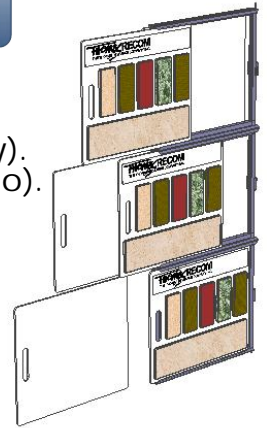

# WALL MOUNTED WING DISPLAY SYSTEM

## ORDER # WMW

Back

All steel construction, powdercoated black (or your special color at quantity). You choose how many wings and what size boards (we make the boards too). You choose how many boards per wing. Wings are typically spaced 3" apart.

We can custom fabricate the wings with any quantity or size panel

We can custom fabricate the wings with any quantity or size panel

We can custom fabricate the wings with any quantity or size panel

Just screw the mounting bars to any unused wall span and convert that wasted area into attractive and dynamic sales space. We custom fabricate this system to fit your display boards, we can create wings with any quantity of panels, we can even mix sizes. Call us to discuss your custom wall mounted wing display system!