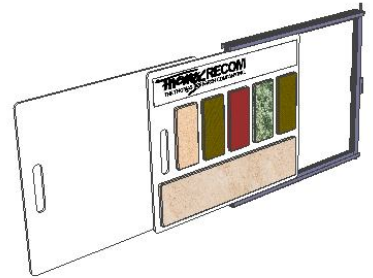

## ORDER # WMW

Back

All steel construction, powdercoated black (or your special color at quantity). You choose how many wings and what size boards (we make the boards too). You choose how many boards per wing. Wings are typically spaced 3" apart.

We can custom fabricate the wings with any quantity or size panel

We can custom fabricate the wings with any quantity or size panel

We can custom fabricate the wings with any quantity or size panel

Just screw the mounting bars to any unused wall span and convert that wasted area into attractive and dynamic sales space. We custom fabricate this system to fit your display boards, we can create wings with any quantity of panels, we can even mix sizes. Call us to discuss your custom wall mounted wing display system!