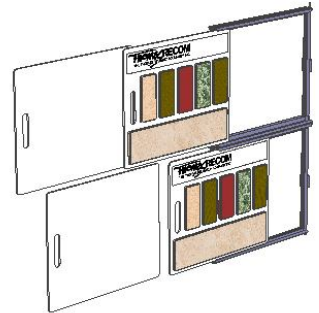

# WALL MOUNTED WING DISPLAY SYSTEM

## ORDER # WMW

Back

All steel construction, powdercoated black (or your special color at quantity). You choose how many wings and what size boards (we make the boards too). You choose how many boards per wing. Wings are typically spaced 3" apart.

We can custom fabricate the wings with any quantity or size panel

We can custom fabricate the wings with any quantity or size panel

We can custom fabricate the wings with any quantity or size panel

Just screw the mounting bars to any unused wall span and convert that wasted area into attractive and dynamic sales space. We custom fabricate this system to fit your display boards, we can create wings with any quantity of panels, we can even mix sizes. Call us to discuss your custom wall mounted wing display system!