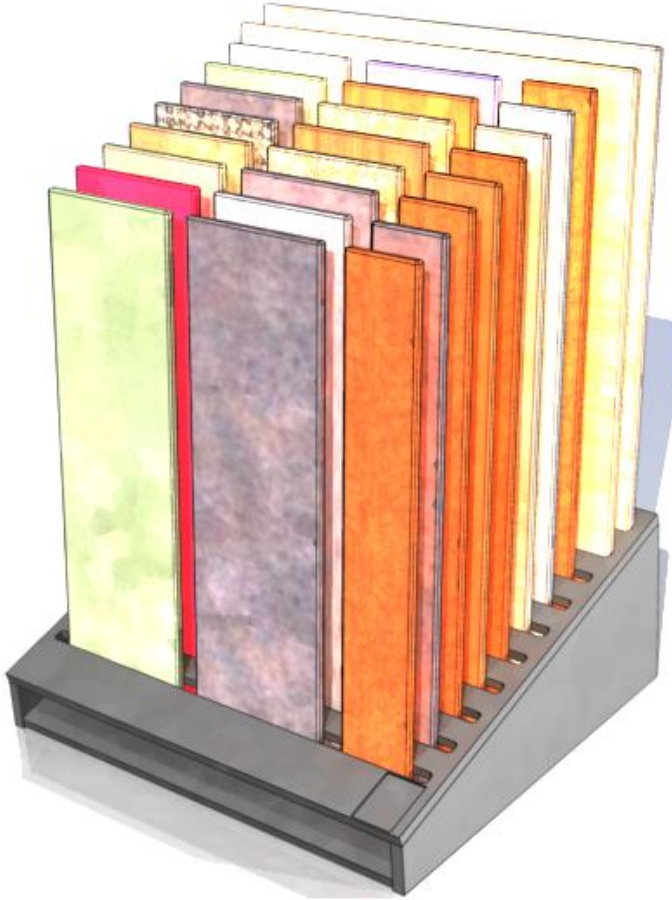

Back

WEDGE DISPLAY, 10 SLOTS X 24" WIDE
ORDER # WD10X24

All slots are 24-1/2" wide to allow a mix of different width samples all the way up to 24" wide

Solid construction, "glued and screwed" together
all black, all exposed edges with black edgebanding

Pricing: Up to 20: \$81.25/each
Pricing: 20 or more: \$72.50/each

Footprint: 23"x26"x10" Tall

We can make this display in many different sizes, contact us to see how!

Single carton size: 13"x27"x27", 28 LBS