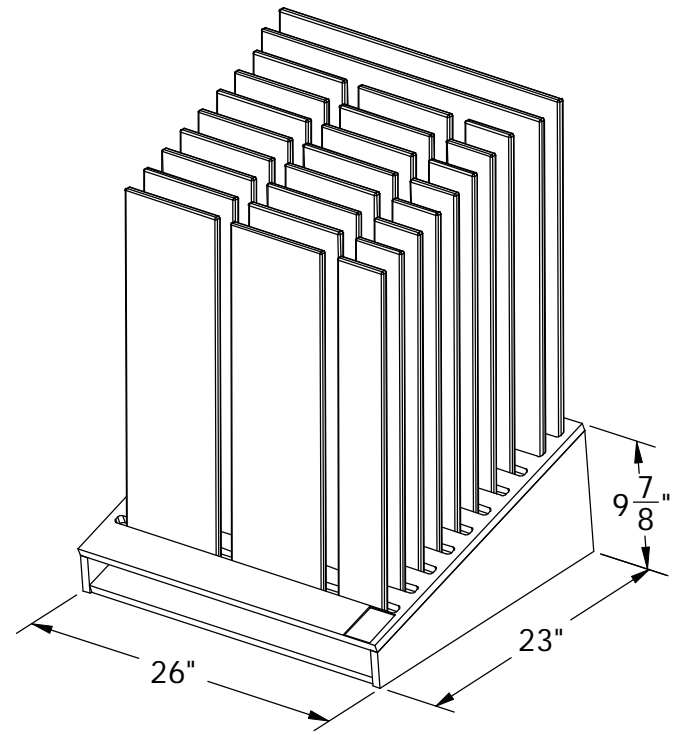

Back

WEDGE DISPLAY, 10 SLOTS X 24" WIDE
ORDER # WD10X24

All slots are 24-1/2" wide to allow a mix of different width samples all the way up to 24" wide

Solid construction, "glued and screwed" together
all black, all exposed edges with black edgebanding

Pricing: Up to 20: \$81.25/each
Pricing: 20 or more: \$72.50/each

Footprint: 23"x26"x10" Tall

We can make this display in many different sizes, contact us to see how!

Single carton size: 13"x27"x27", 28 LBS