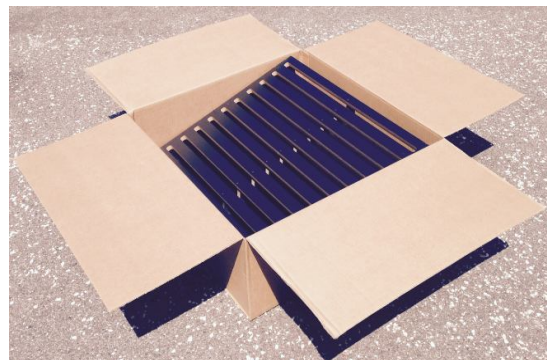

Back

WEDGE DISPLAY, 10 SLOTS X 24" WIDE
ORDER # WD10X24

All slots are 24-1/2" wide to allow a mix of different width samples all the way up to 24" wide

Solid construction, "glued and screwed" together
all black, all exposed edges with black edgebanding

Pricing: Up to 20: \$81.25/each
Pricing: 20 or more: \$72.50/each

Footprint: 23"x26"x10" Tall

We can make this display in many different sizes, contact us to see how!

Single carton size: 13"x27"x27", 28 LBS