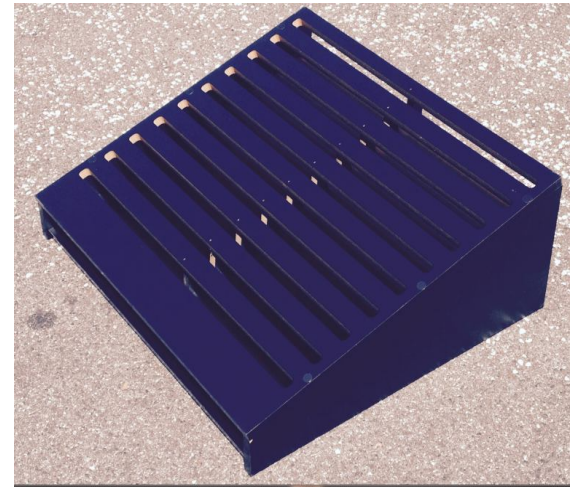

Back

WEDGE DISPLAY, 10 SLOTS X 24" WIDE
ORDER # WD10X24

All slots are 24-1/2" wide to allow a mix of different width samples all the way up to 24" wide

Solid construction, "glued and screwed" together
all black, all exposed edges with black edgebanding

Pricing: Up to 20: \$81.25/each
Pricing: 20 or more: \$72.50/each

Footprint: 23"x26"x10" Tall

We can make this display in many different sizes, contact us to see how!

Single carton size: 13"x27"x27", 28 LBS