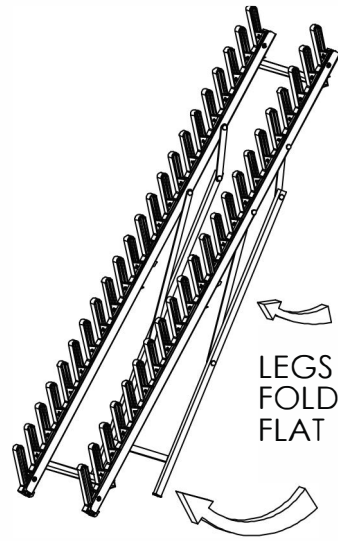

21-COUNT FOLDING FLOORING DISPLAY

ORDER# FFD21

PRICING:

LESS THAN 5: \$37.00/EACH
5 OR MORE: \$34.00/EACH
50 OR MORE: \$32.00/EACH

HOLD 21 SAMPLES FROM 11X11 UP TO 24X24 AND UP TO 5/8" THICK.

STEEL FRAME AND PLASTIC FINGERS. A VERY LIGHTWEIGHT AND VERY STRONG DISPLAY. ONLY 9 LBS.

FOLDS DOWN FLAT LIKE A FOLDING CHAIR. GREAT FOR TRADE SHOWS, GREAT TO SHIP UPS. LIGHT TO SHIP, SMALL TO SHIP SAVES YOU MONEY.

IN-STOCK!!!

ADD OUR "TROUGH" ACCESSORY FOR NARROW PLANKS

TROUGH PRICING:
\$3.50/EACH