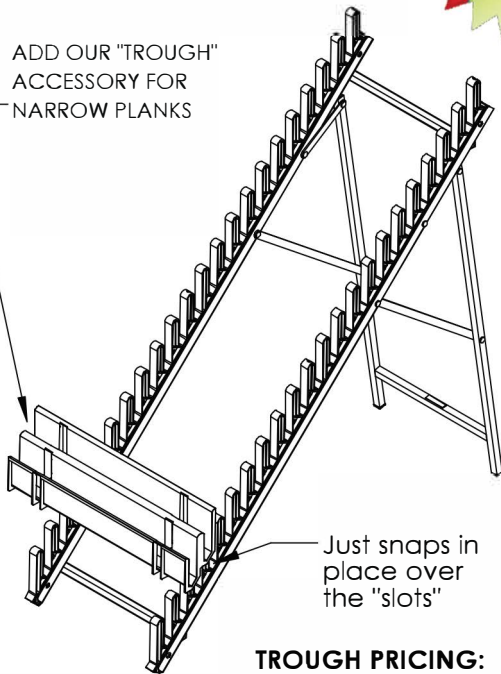

21-COUNT FOLDING FLOORING DISPLAY

ORDER# FFD21

PRICING:

LESS THAN 5: \$37.00/EACH
5 OR MORE: \$34.00/EACH
50 OR MORE: \$32.00/EACH

HOLD 21 SAMPLES FROM 11X11 UP TO 24X24 AND UP TO 5/8" THICK.

STEEL FRAME AND PLASTIC FINGERS. A VERY LIGHTWEIGHT AND VERY STRONG DISPLAY. ONLY 9 LBS.

FOLDS DOWN FLAT LIKE A FOLDING CHAIR. GREAT FOR TRADE SHOWS, GREAT TO SHIP UPS. LIGHT TO SHIP, SMALL TO SHIP SAVES YOU MONEY.

IN-STOCK!!!

ADD OUR "TROUGH" ACCESSORY FOR NARROW PLANKS

TROUGH PRICING:
\$3.50/EACH