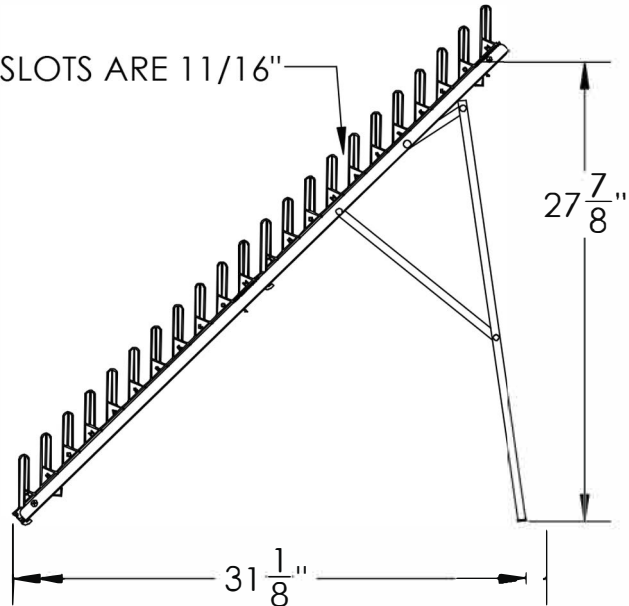

21-COUNT FOLDING FLOORING DISPLAY

ORDER# FFD21

PRICING:

LESS THAN 5: \$37.00/EACH
5 OR MORE: \$34.00/EACH
50 OR MORE: \$32.00/EACH

HOLD 21 SAMPLES FROM 11X11 UP TO 24X24 AND UP TO 5/8" THICK.

STEEL FRAME AND PLASTIC FINGERS. A VERY LIGHTWEIGHT AND VERY STRONG DISPLAY. ONLY 9 LBS.

FOLDS DOWN FLAT LIKE A FOLDING CHAIR. GREAT FOR TRADE SHOWS, GREAT TO SHIP UPS. LIGHT TO SHIP, SMALL TO SHIP SAVES YOU MONEY.

IN-STOCK!!!

ADD OUR "TROUGH" ACCESSORY FOR NARROW PLANKS

TROUGH PRICING:
\$3.50/EACH

SLOTS ARE 11/16"

1-800-973-2660

www.ThomasRECOM.com

EMAIL: Mike@ThomasRECOM.com

2104 Whitlock Place, Dover FI 33527