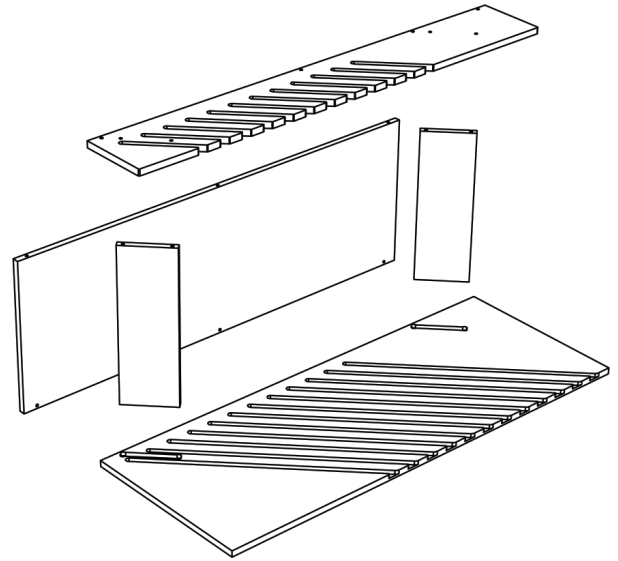

**12 SLOT MULTI-PURPOSE COMB DISPLAY  
HOLDS (12) SAMPLES  
(WHITE) ORDER# 12SCOMB1356WHTRT  
DAL TILE PART#9999481828**

QTY: (1) PACKED 1/CTN **\$187.50/EACH**  
 QTY: (2-10) PACKED 1/CTN **\$162.50/EACH**  
 QTY: (11-20) PACKED 1/CTN **\$149.97/EACH**  
 QTY: (21-50) PACKED 1/CTN **\$125.00/EACH**  
 QTY: (51-100) PACKED 1/CTN **\$112.50/EACH**  
 QTY: (101 + ) **CALL FOR PRICE**

SCREWS  
TOGETHER AS  
SHOWN

HOLDS (12) SAMPLES, SIZES 24" X 48"  
 HOLDS SAMPLES UP TO 1/2" THICK.  
 WHITE WITH WHITE PAINTED EDGES  
 LEFT OR RIGHT VERSIONS AVAILABLE  
 WE CAN MAKE OTHER SIZE SLOTS  
 WEIGHT" 30LBS