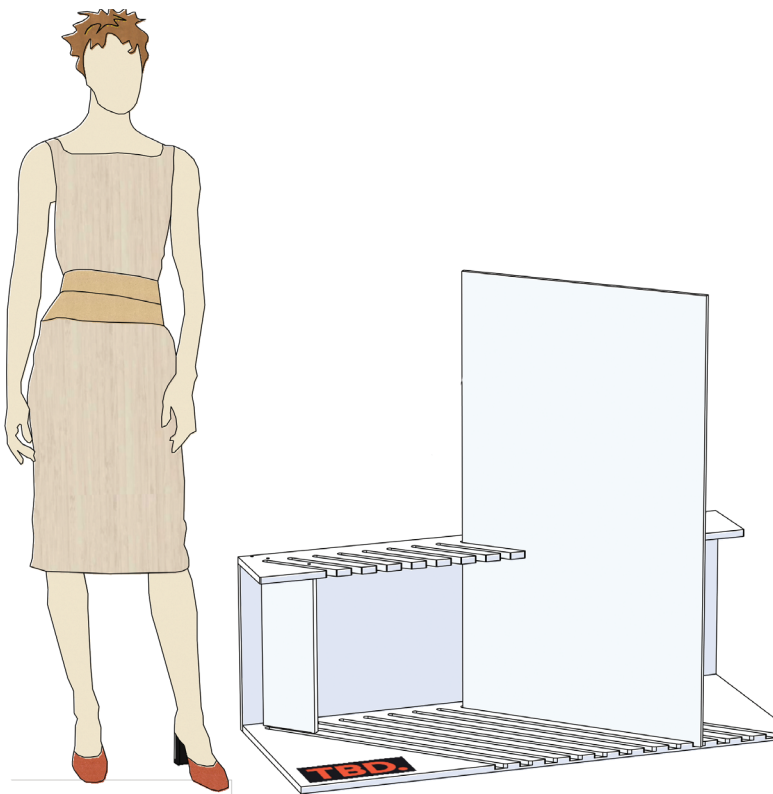

**12 SLOT MULTI-PURPOSE COMB DISPLAY  
HOLDS (12) SAMPLES  
(WHITE) ORDER# 12SCOMB1356WHTRT  
DAL TILE PART#9999481828**

QTY: (1) PACKED 1/CTN **\$187.50/EACH**  
 QTY: (2-10) PACKED 1/CTN **\$162.50/EACH**  
 QTY: (11-20) PACKED 1/CTN **\$149.97/EACH**  
 QTY: (21-50) PACKED 1/CTN **\$125.00/EACH**  
 QTY: (51-100) PACKED 1/CTN **\$112.50/EACH**  
 QTY: (101 + ) **CALL FOR PRICE**

SCREWS  
TOGETHER AS  
SHOWN

HOLDS (12) SAMPLES, SIZES 24" X 48"  
 HOLDS SAMPLES UP TO 1/2" THICK.  
 WHITE WITH WHITE PAINTED EDGES  
 LEFT OR RIGHT VERSIONS AVAILABLE  
 WE CAN MAKE OTHER SIZE SLOTS  
 WEIGHT" 30LBS